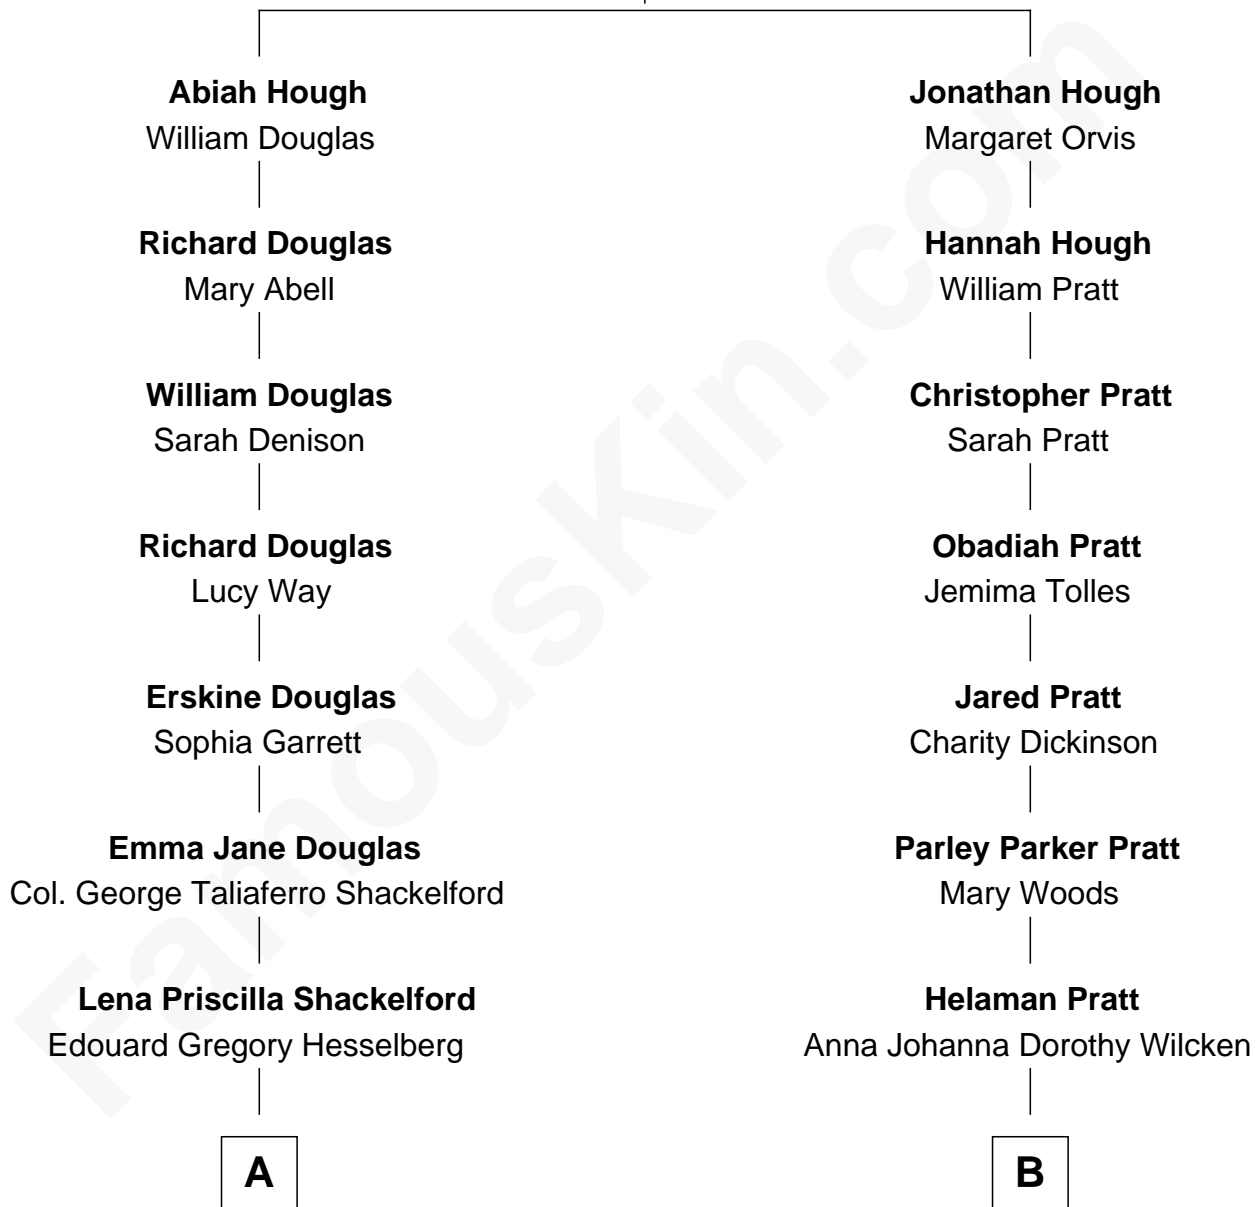

FamousKin.com Relationship Chart of

Illeana Douglas

TV and Movie Actress

9th cousin of

Mitt Romney

70th Governor of Massachusetts

William Hough

Sarah Calkins

A

Melvyn Edouard Hesselberg

Rosalind Hightower

Gregory Hesselberg

Joan Georgescu

Illeana Douglas

TV and Movie Actress

B

Anna Amelia Pratt

Gaskell Samuel Romney

George Wilcken Romney

Lenore Emily LaFount

Mitt Romney

70th Governor of Massachusetts

FamousKin.com