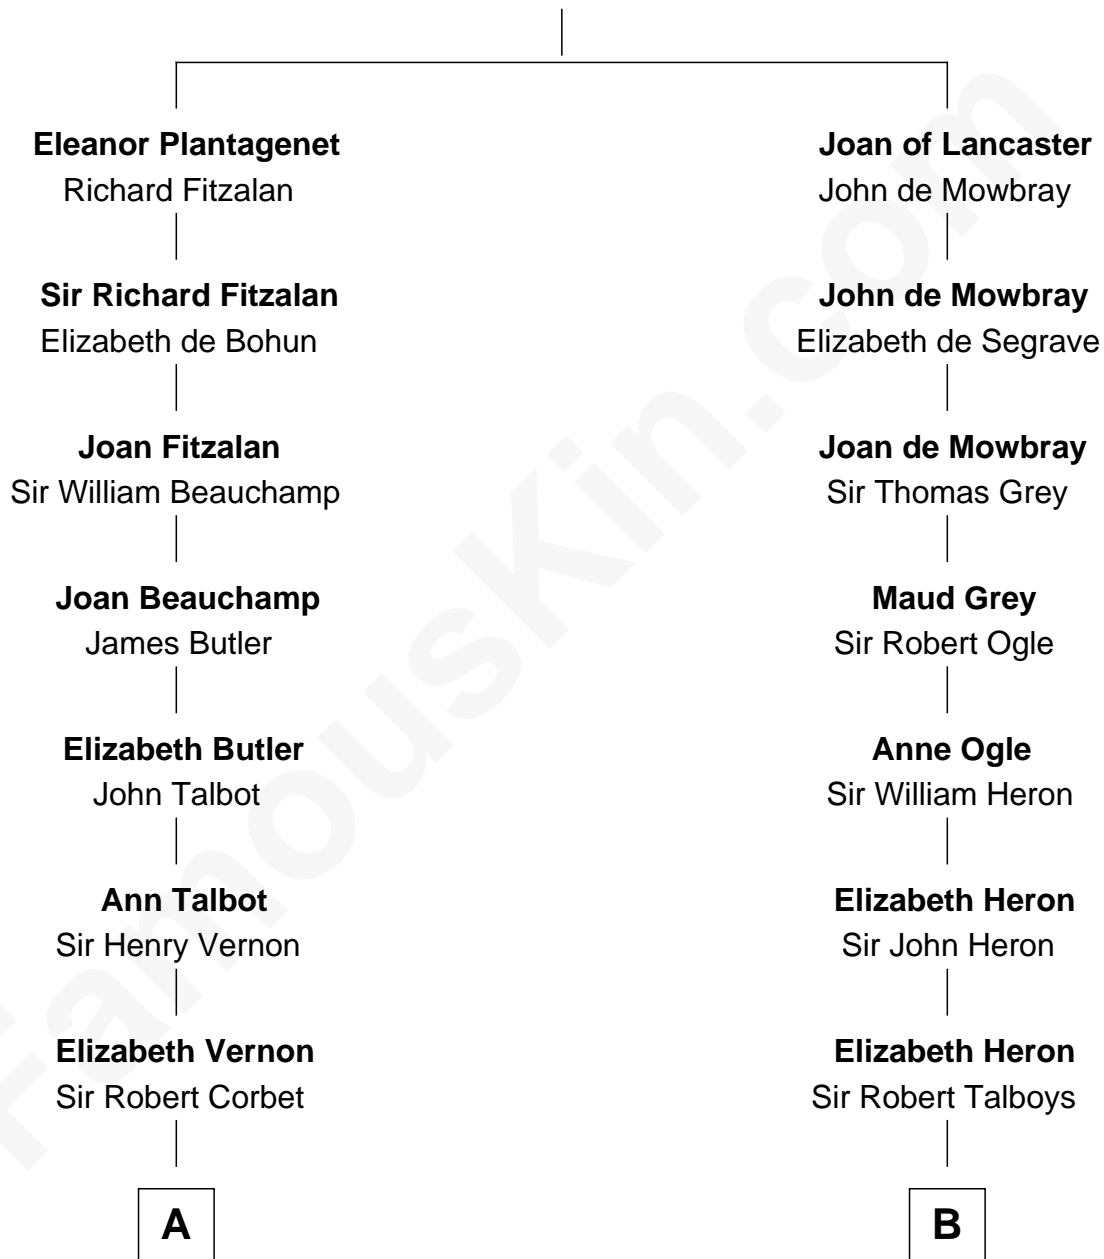

FamousKin.com Relationship Chart of

Illeana Douglas

TV and Movie Actress

21st cousin of

Mitt Romney

70th Governor of Massachusetts

Henry Plantagenet

Maud de Chaworth

C

Emma Jane Douglas
Col. George Taliaferro Shackelford

Lena Priscilla Shackelford
Edouard Gregory Hesselberg

Melvyn Edouard Hesselberg
Rosalind Hightower

Gregory Hesselberg
Joan Georgescu

Illeana Douglas
TV and Movie Actress