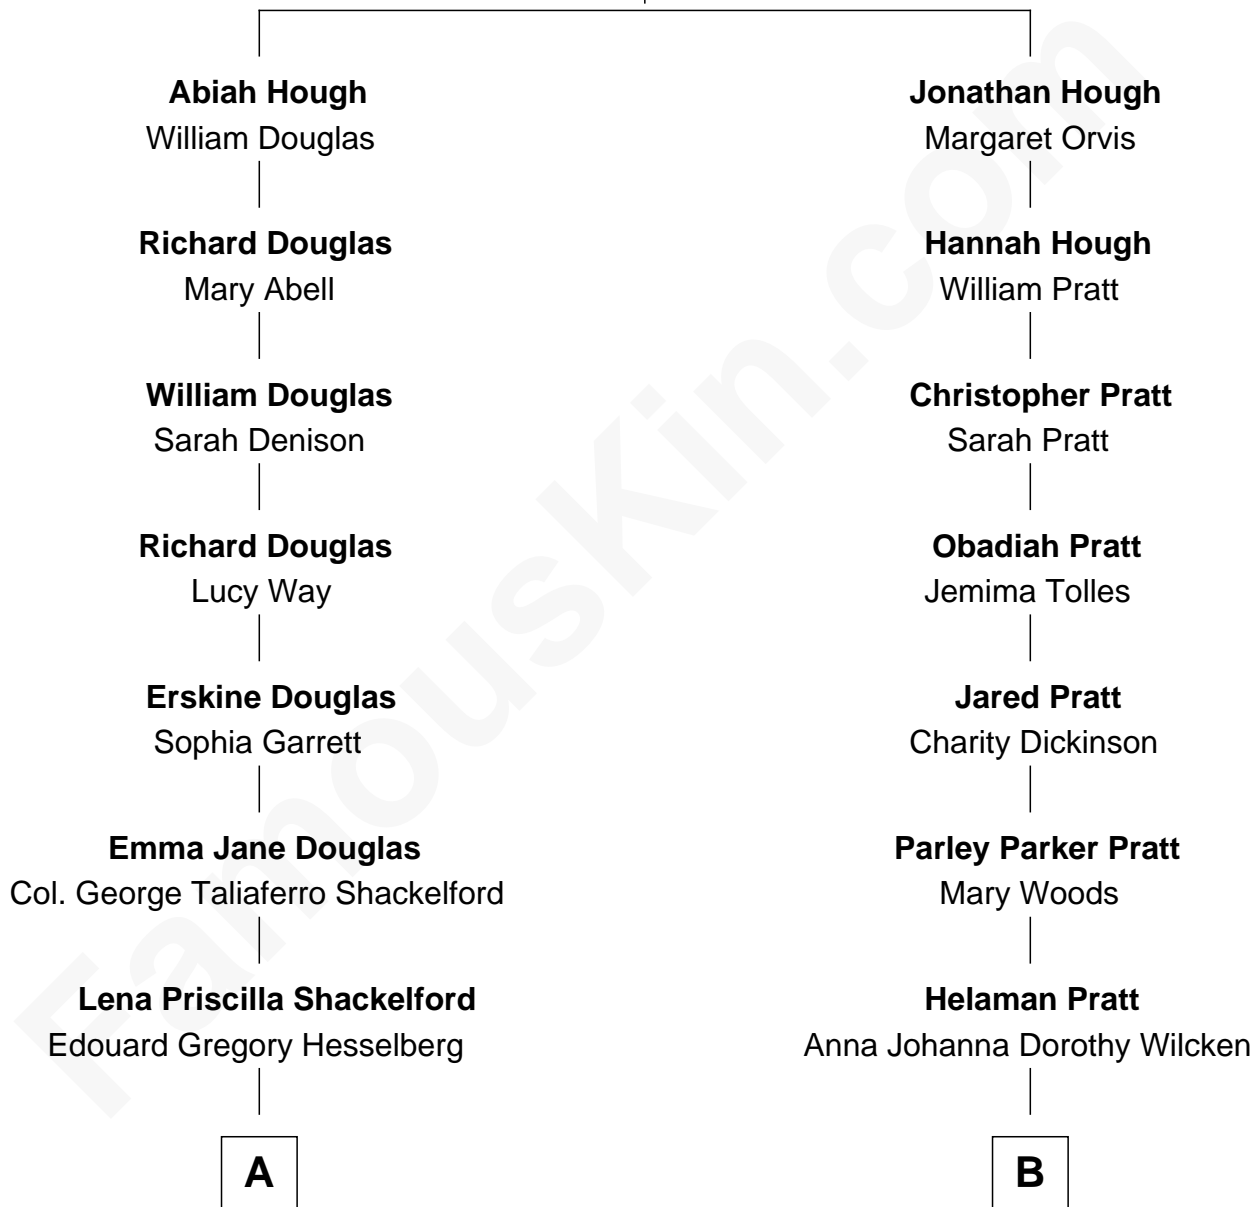

# FamousKin.com Relationship Chart of

**Illeana Douglas**

*TV and Movie Actress*

8th cousin 1 time removed of

**George Romney**

*43rd Governor of Michigan*

**William Hough**  
Sarah Calkins

FamousKin.com