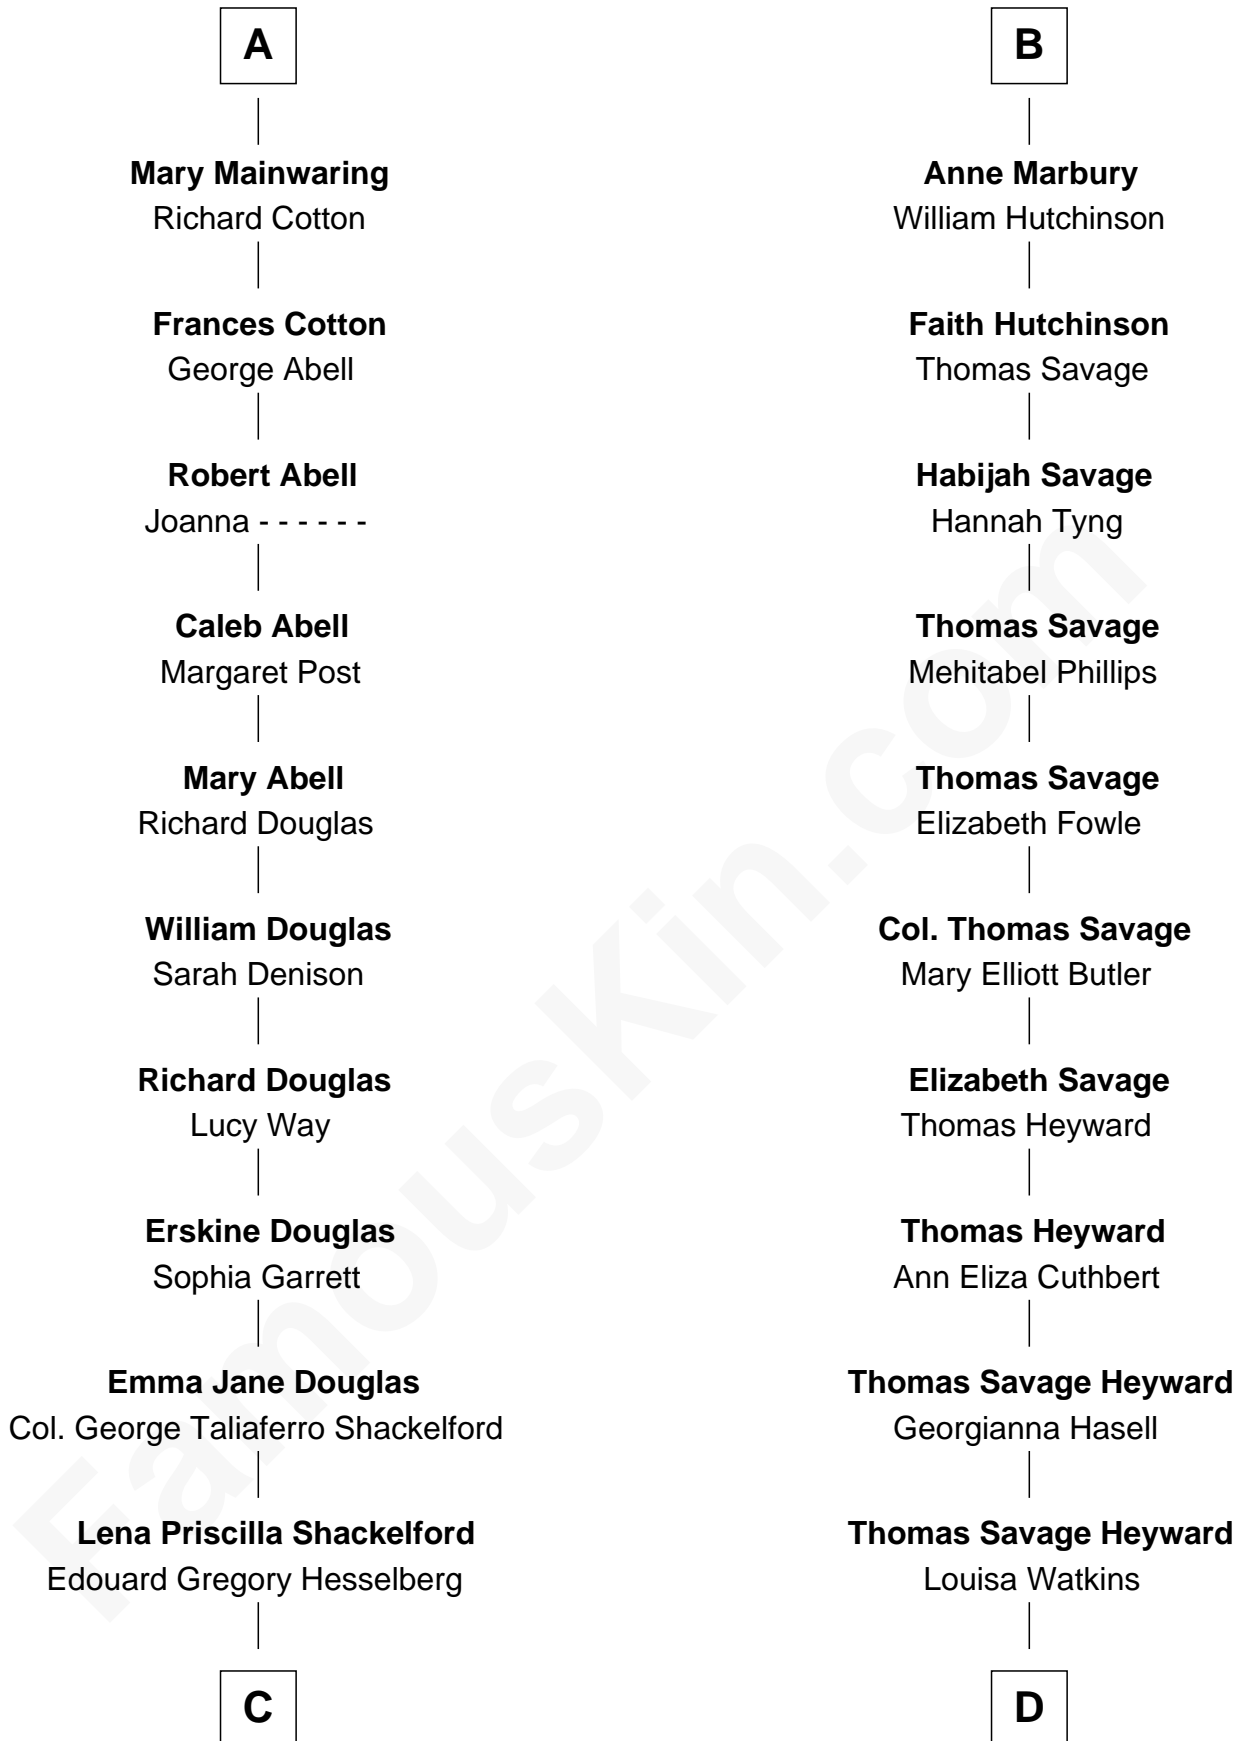

FamousKin.com Relationship Chart of

Illeana Douglas

TV and Movie Actress

18th cousin 1 time removed of

DuBose Heyward

Author of Porgy (Porgy & Bess)

Robert de Ferrers
Margaret Despencer

Sir Edmund Ferrers
Ellen Roche

Sir William Ferrers
Elizabeth Belknap

Anne Ferrers
Sir Walter Devereux

Elizabeth Devereux
Sir Richard Corbet

Sir Robert Corbet
Elizabeth Vernon

Dorothy Corbet
Sir Richard Mainwaring

Sir Arthur Mainwaring
Margaret Mainwaring

B

FamousKin.com