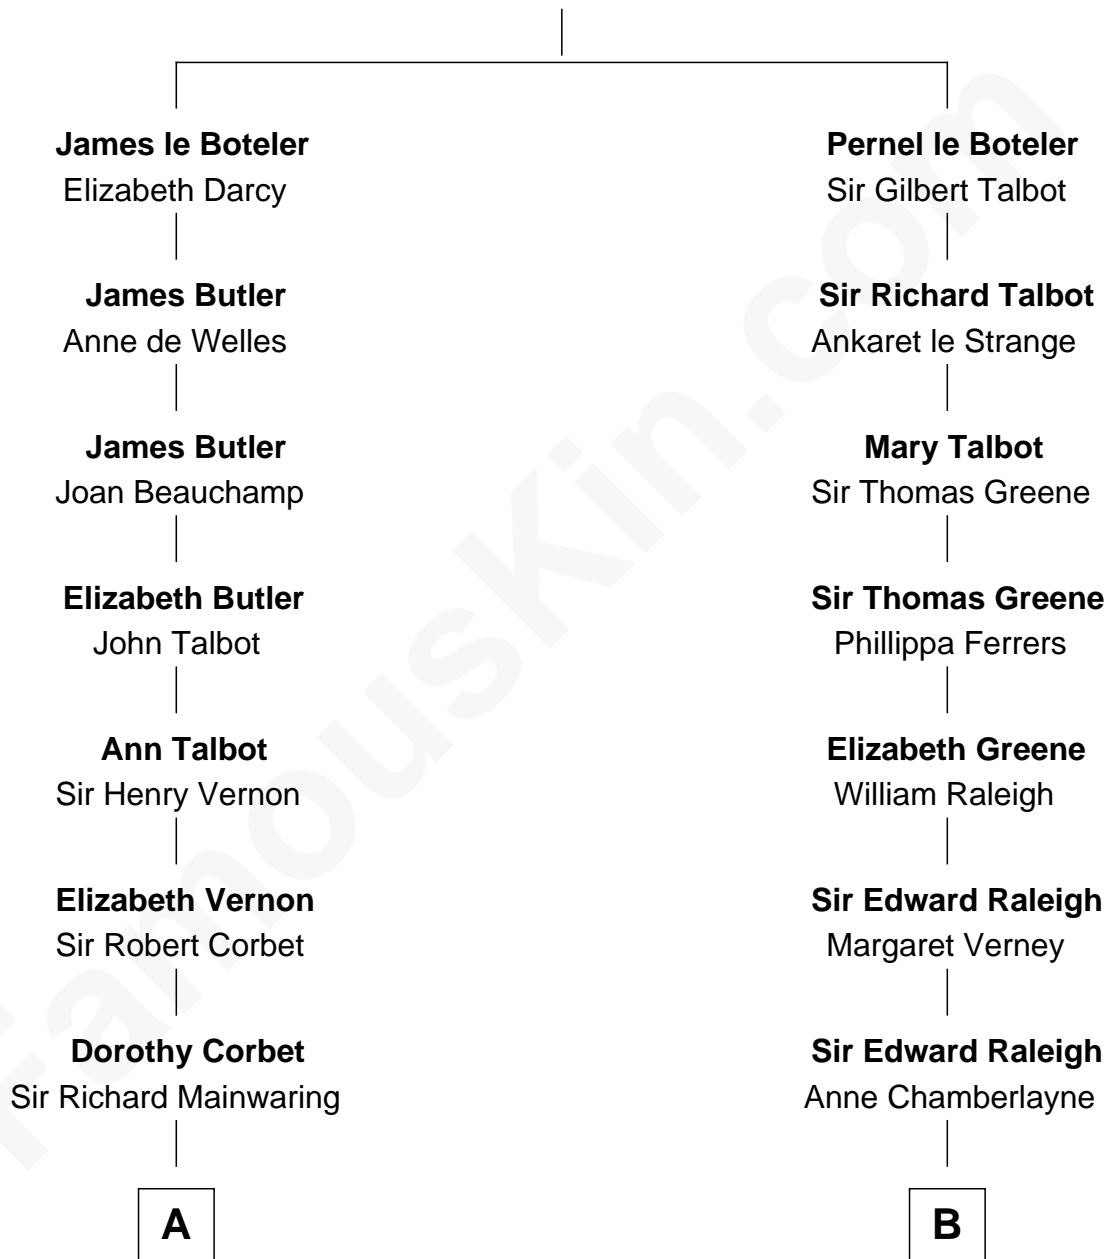

FamousKin.com Relationship Chart of

Ileana Douglas

TV and Movie Actress

20th cousin 1 time removed of

DuBose Heyward

Author of Porgy (Porgy & Bess)

Sir James le Boteler

Eleanor de Bohun

C

Lena Priscilla Shackelford
Edouard Gregory Hesselberg

Melvyn Edouard Hesselberg
Rosalind Hightower

Gregory Hesselberg
Joan Georgescu

Illeana Douglas
TV and Movie Actress

D

Thomas Heyward
Ann Eliza Cuthbert