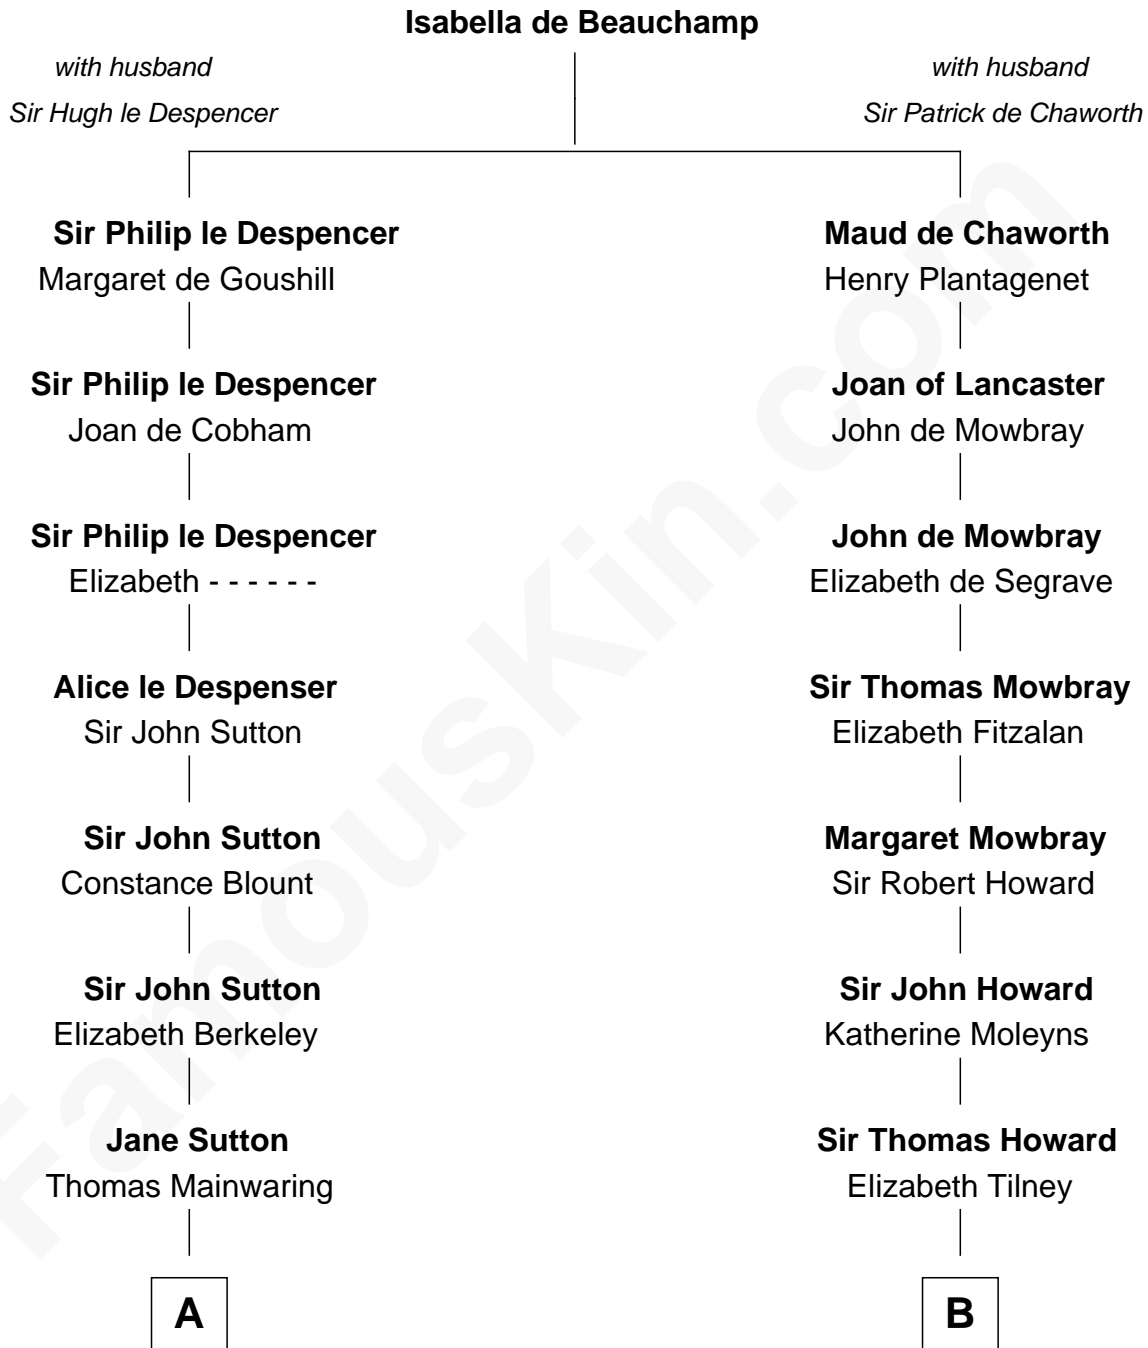

FamousKin.com Relationship Chart of

Illeana Douglas

TV and Movie Actress

18th cousin 3 times removed of

Francis Scott Key

Author of "The Star Spangled Banner"

C

Emma Jane Douglas
Col. George Taliaferro Shackelford

Lena Priscilla Shackelford
Edouard Gregory Hesselberg

Melvyn Edouard Hesselberg
Rosalind Hightower

Gregory Hesselberg
Joan Georgescu

Illeana Douglas
TV and Movie Actress

D

John Ross Key
Anne Phebe Penn Dagworthy Charlton

Francis Scott Key
Author of "The Star Spangled Banner"