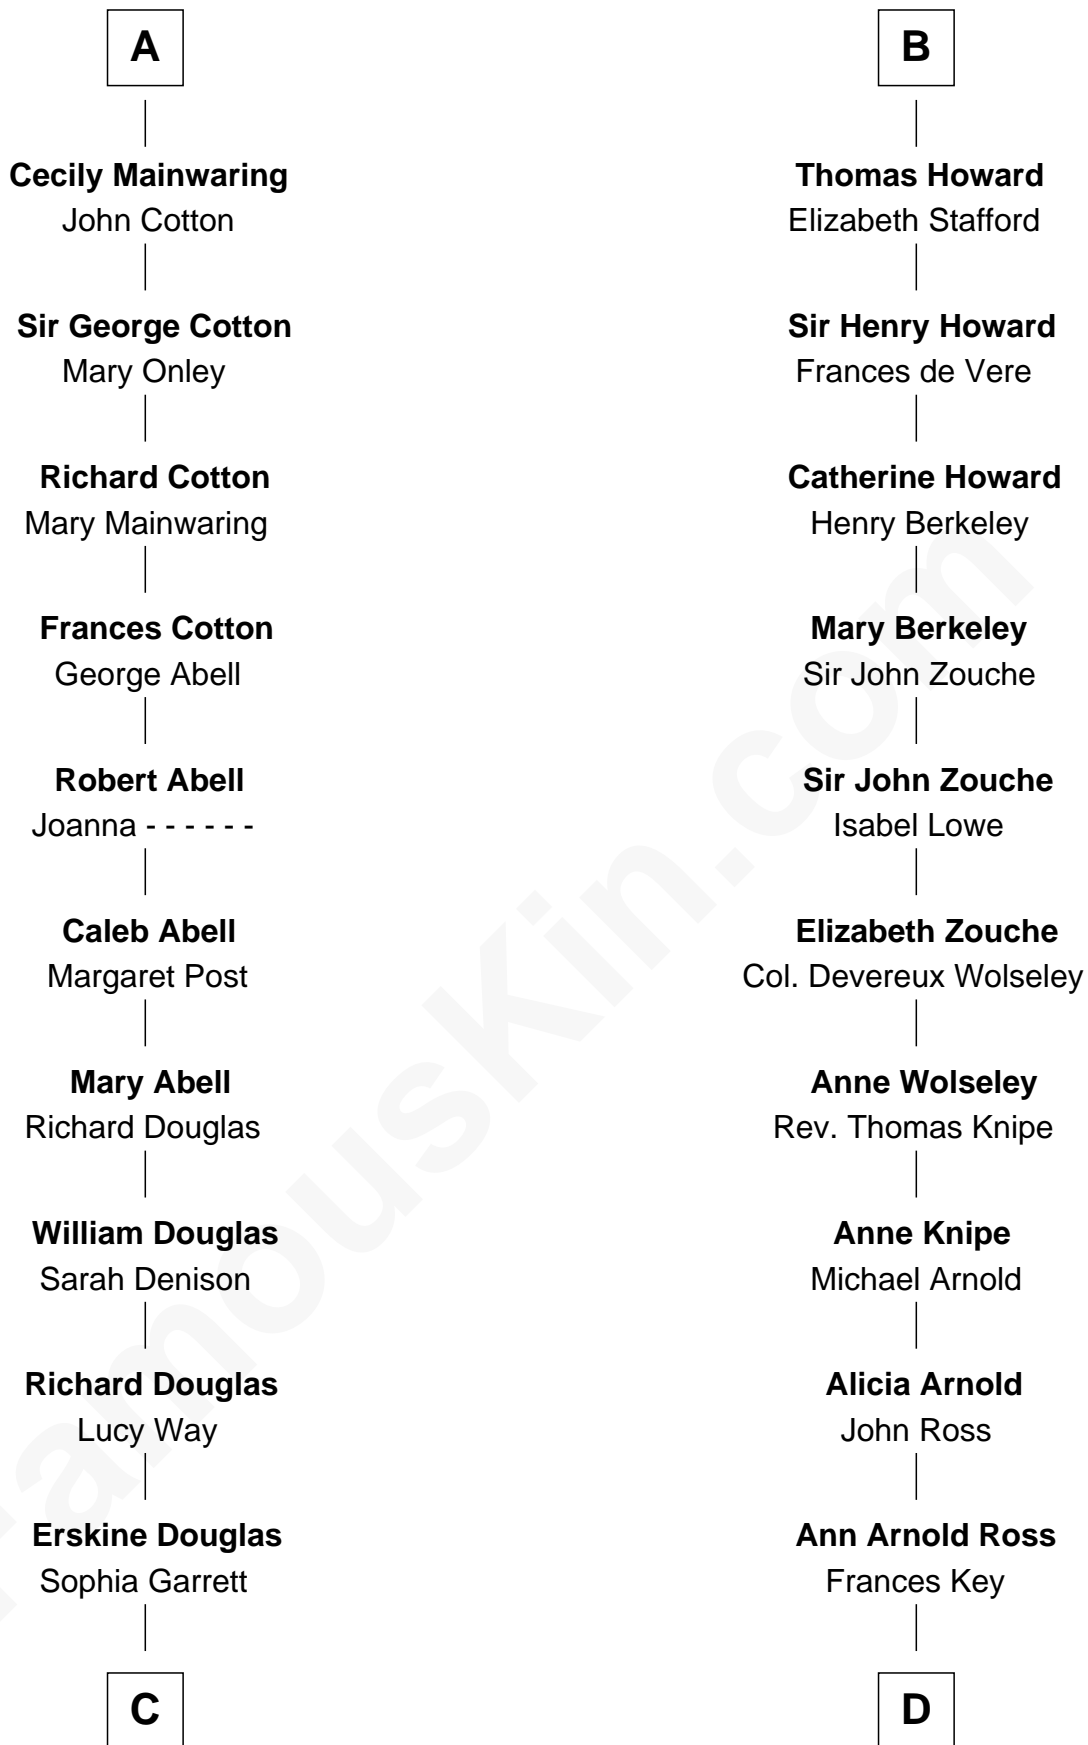

FamousKin.com Relationship Chart of

Illeana Douglas

TV and Movie Actress

18th cousin 3 times removed of

Francis Scott Key

Author of "The Star Spangled Banner"

C

Emma Jane Douglas
Col. George Taliaferro Shackelford

Lena Priscilla Shackelford
Edouard Gregory Hesselberg

Melvyn Edouard Hesselberg
Rosalind Hightower

Gregory Hesselberg
Joan Georgescu

Illeana Douglas
TV and Movie Actress

D

John Ross Key
Anne Phebe Penn Dagworthy Charlton

Francis Scott Key
Author of "The Star Spangled Banner"