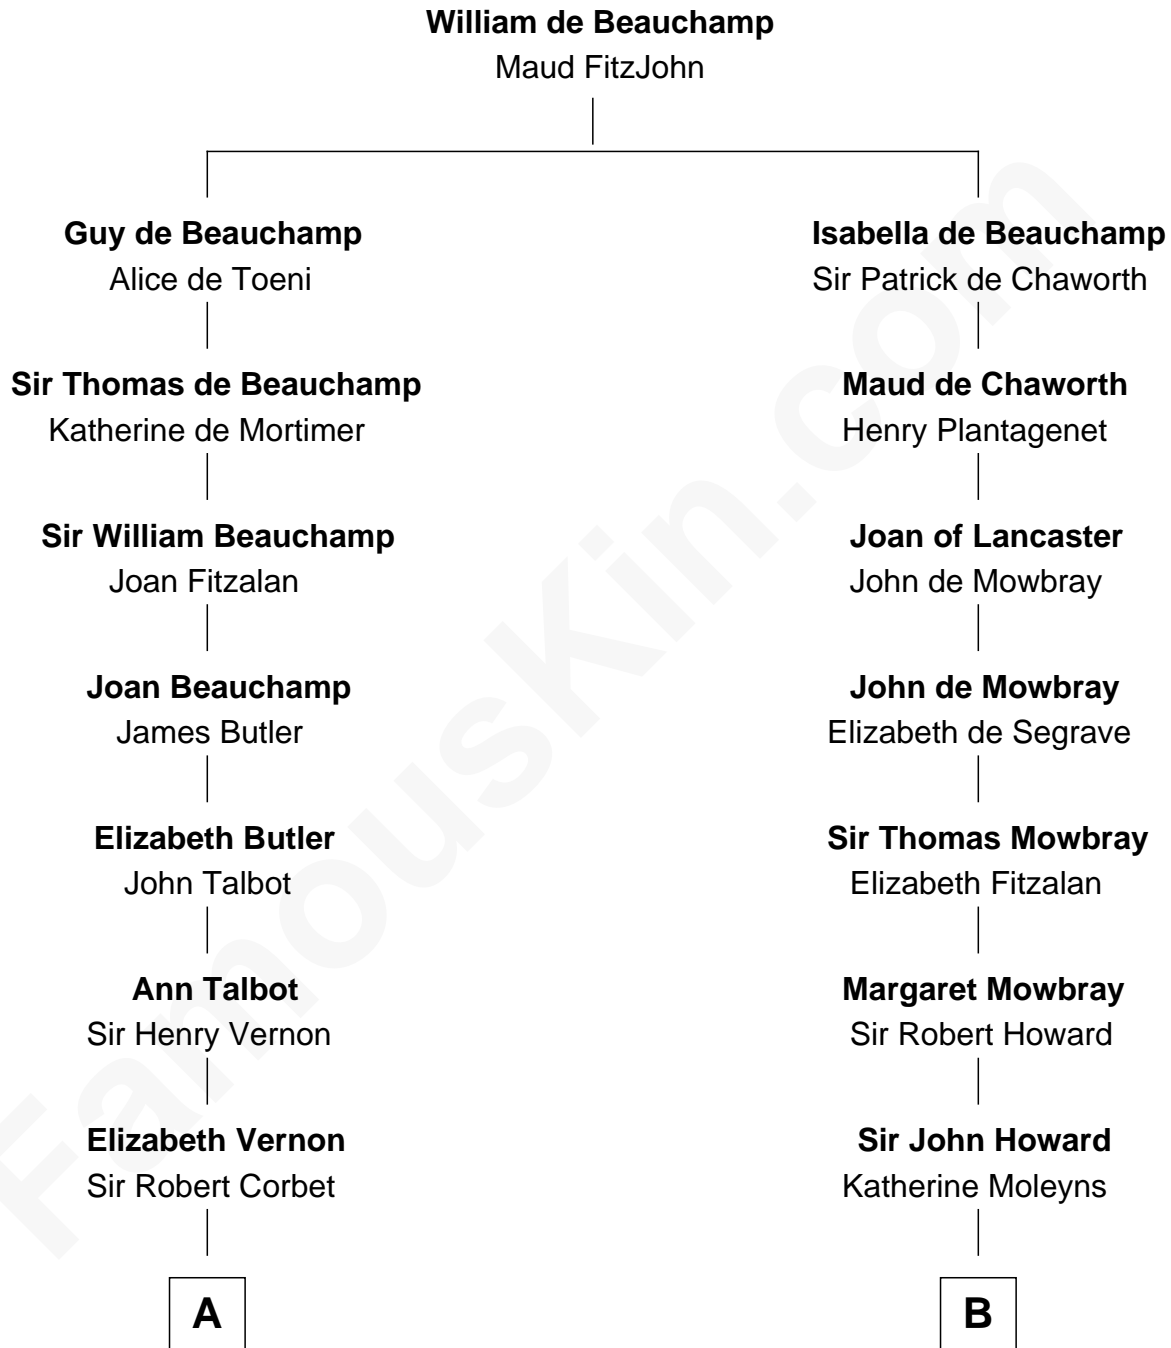

FamousKin.com

Relationship Chart of

Illeana Douglas

TV and Movie Actress

19th cousin 2 times removed of

Francis Scott Key

Author of "The Star Spangled Banner"

C

Emma Jane Douglas
Col. George Taliaferro Shackelford

Lena Priscilla Shackelford
Edouard Gregory Hesselberg

Melvyn Edouard Hesselberg
Rosalind Hightower

Gregory Hesselberg
Joan Georgescu

Illeana Douglas
TV and Movie Actress