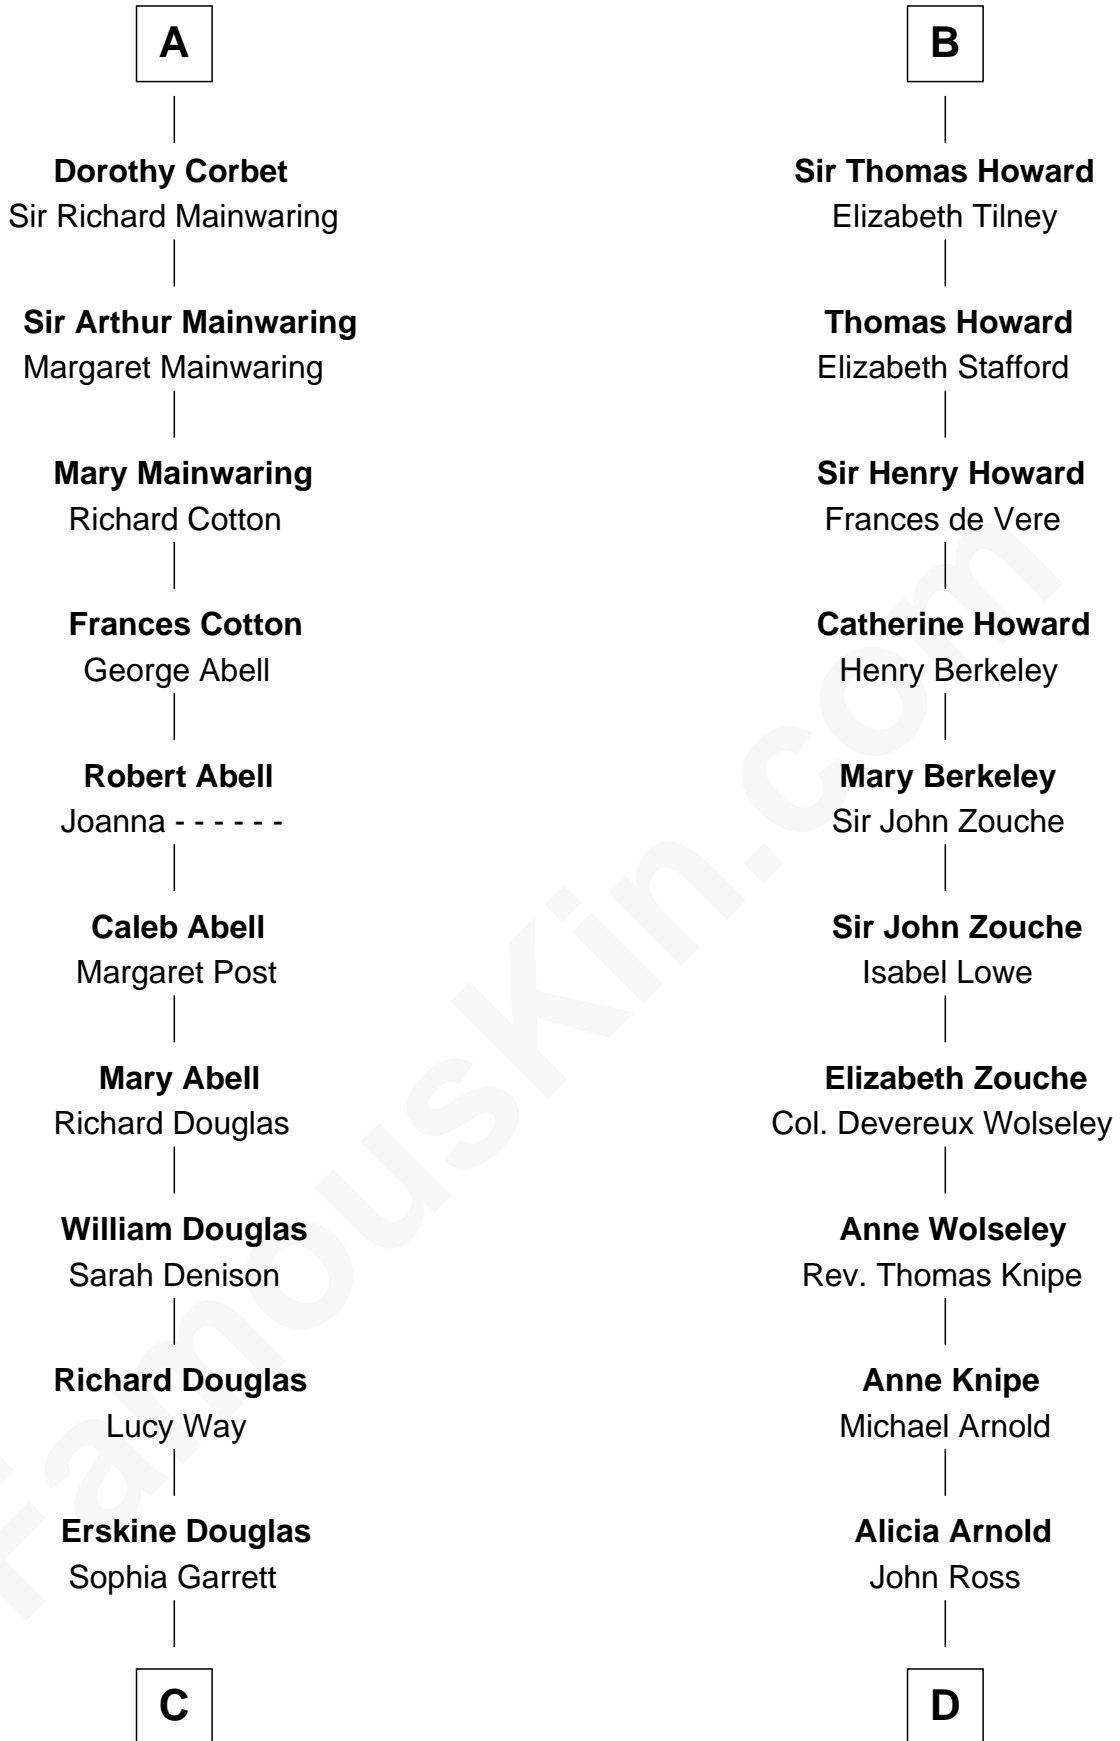

FamousKin.com

Relationship Chart of

Illeana Douglas

TV and Movie Actress

19th cousin 2 times removed of

Francis Scott Key

Author of "The Star Spangled Banner"

C

Emma Jane Douglas
Col. George Taliaferro Shackelford

Lena Priscilla Shackelford
Edouard Gregory Hesselberg

Melvyn Edouard Hesselberg
Rosalind Hightower

Gregory Hesselberg
Joan Georgescu

Illeana Douglas
TV and Movie Actress