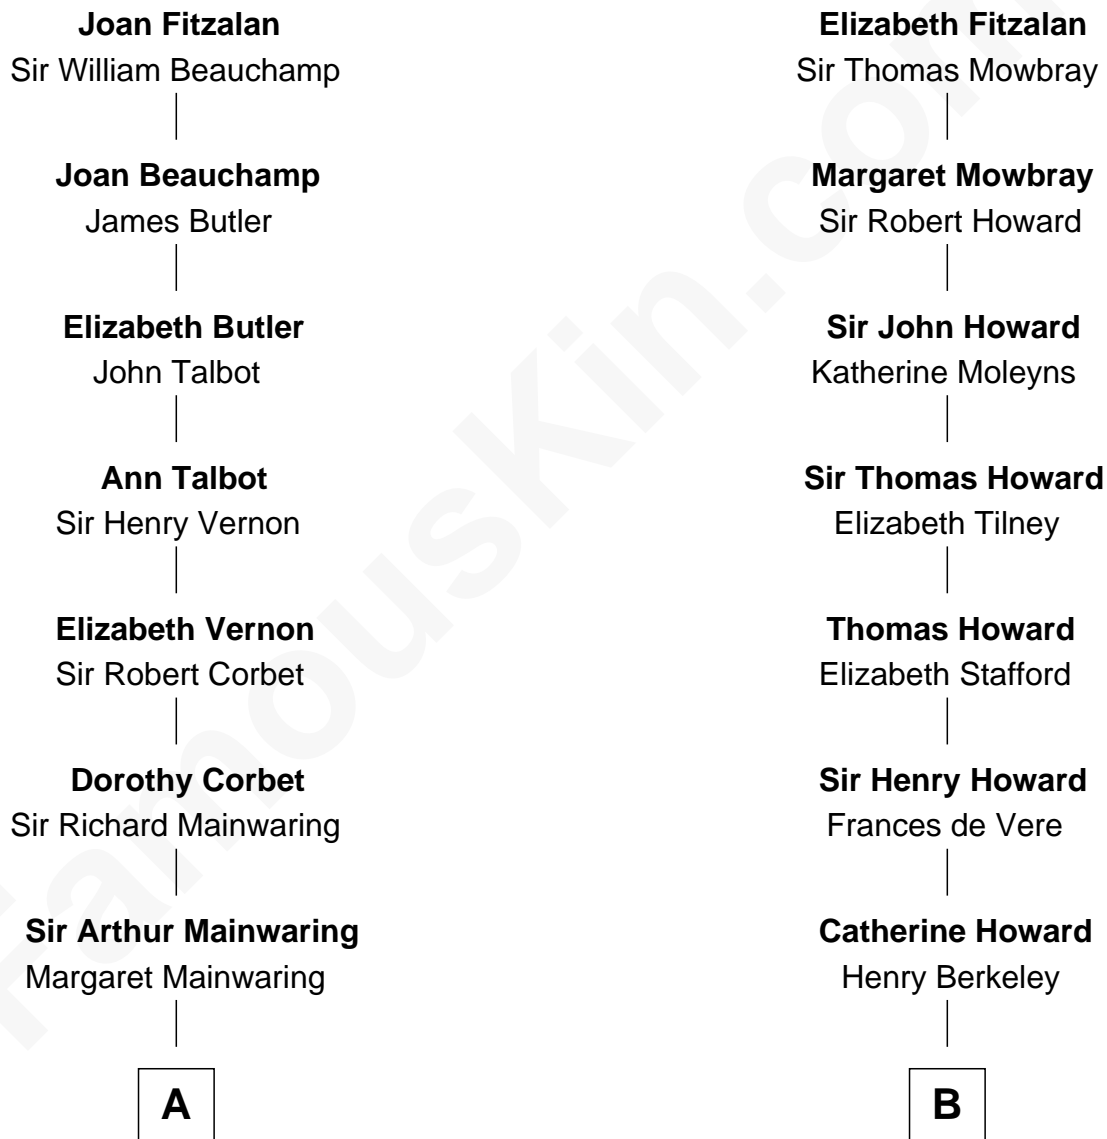

## Relationship Chart of

**Ileana Douglas**

*TV and Movie Actress*

15th cousin 4 times removed of

**Francis Scott Key**

*Author of "The Star Spangled Banner"*

**Sir Richard Fitzalan**

Elizabeth de Bohun

**A**

**Mary Mainwaring**  
Richard Cotton

**Frances Cotton**  
George Abell

**Robert Abell**  
Joanna - - - - -

**Caleb Abell**  
Margaret Post

**Mary Abell**  
Richard Douglas

**William Douglas**  
Sarah Denison

**Richard Douglas**  
Lucy Way

**Erskine Douglas**  
Sophia Garrett

**Emma Jane Douglas**  
Col. George Taliaferro Shackelford

**Lena Priscilla Shackelford**  
Edouard Gregory Hesselberg

**C**

**B**

**Mary Berkeley**  
Sir John Zouche