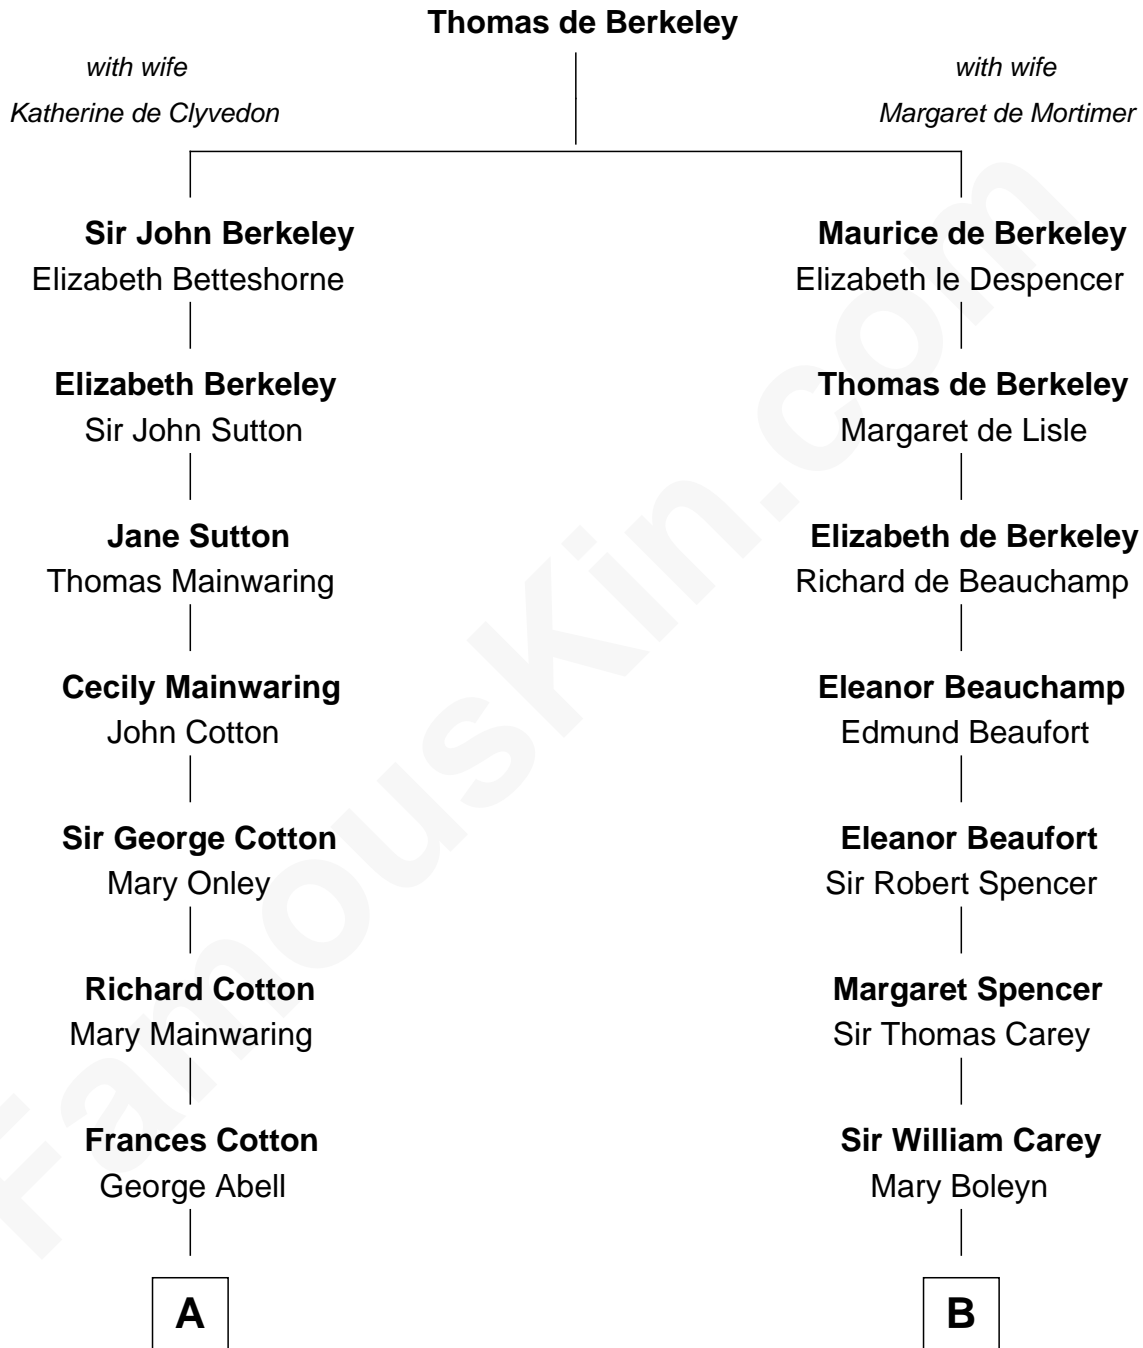

FamousKin.com Relationship Chart of

Ileana Douglas

TV and Movie Actress

17th cousin 1 time removed of

John D. Rockefeller

Founder of the Standard Oil Company

C

William Avery Rockefeller

Eliza Davison

John D. Rockefeller

Founder of the Standard Oil Company

FamousKin.com