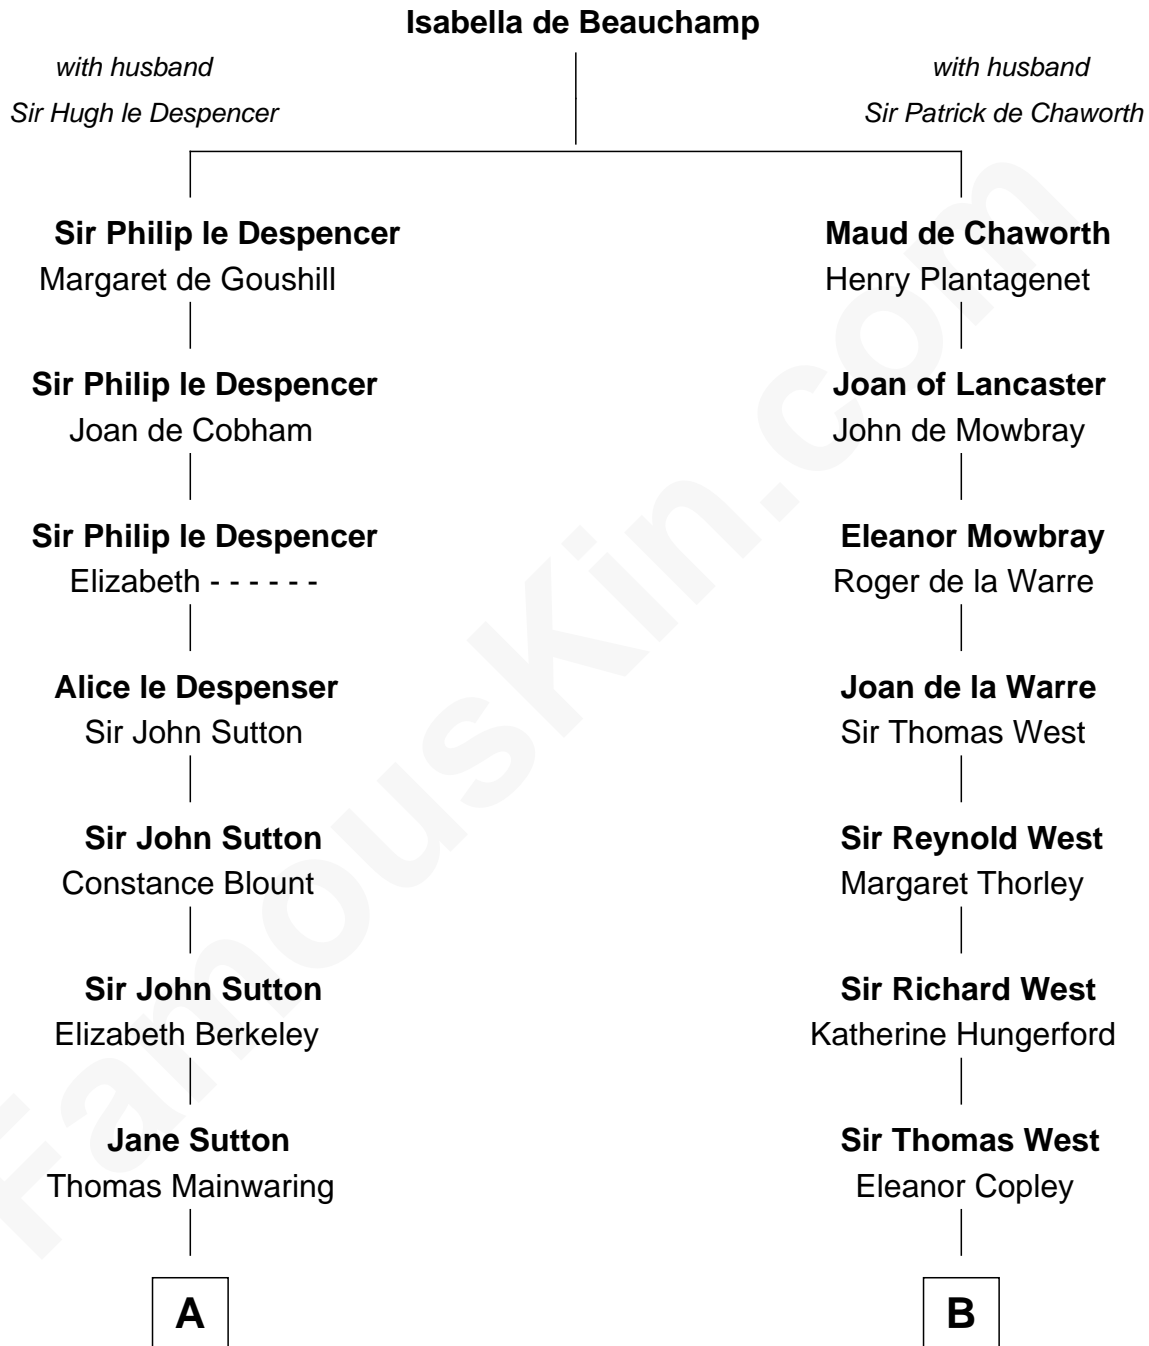

# FamousKin.com Relationship Chart of

**Ileana Douglas**

*TV and Movie Actress*

19th cousin 2 times removed of

**John D. Rockefeller**

*Founder of the Standard Oil Company*

**C**

**Emma Jane Douglas**  
Col. George Taliaferro Shackelford

**Lena Priscilla Shackelford**  
Edouard Gregory Hesselberg

**Melvyn Edouard Hesselberg**  
Rosalind Hightower

**Gregory Hesselberg**  
Joan Georgescu

**Illeana Douglas**  
*TV and Movie Actress*

**D**

**Lucy Avery**  
Godfrey Lewis Rockefeller

**William Avery Rockefeller**  
Eliza Davison

**John D. Rockefeller**  
*Founder of the Standard Oil Company*