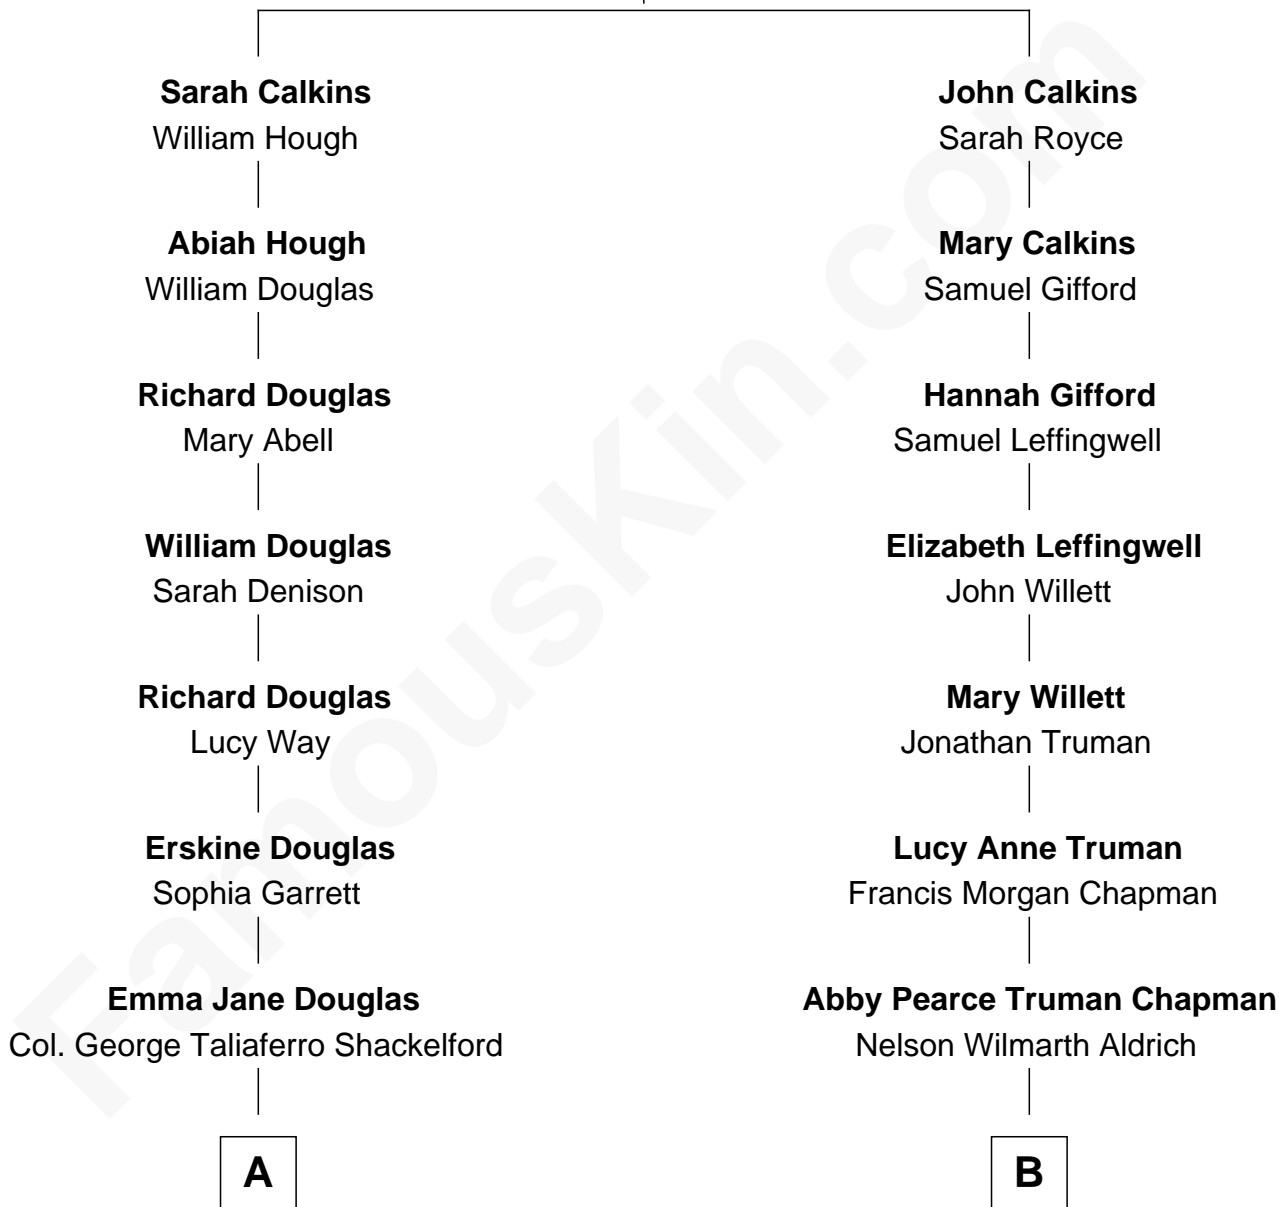

# FamousKin.com Relationship Chart of

**Illeana Douglas**

*TV and Movie Actress*

8th cousin 2 times removed of

**Nelson Rockefeller**

*41st U.S. Vice-President*

**Hugh Calkins**

Anne - - - - -

**A**

**Lena Priscilla Shackelford**  
Edouard Gregory Hesselberg

**Melvyn Edouard Hesselberg**  
Rosalind Hightower

**Gregory Hesselberg**  
Joan Georgescu

**Illeana Douglas**  
*TV and Movie Actress*

**B**

**Abby Greene Aldrich**  
John Davison Rockefeller

**Nelson Rockefeller**  
*41st U.S. Vice-President*

FamousKin.com