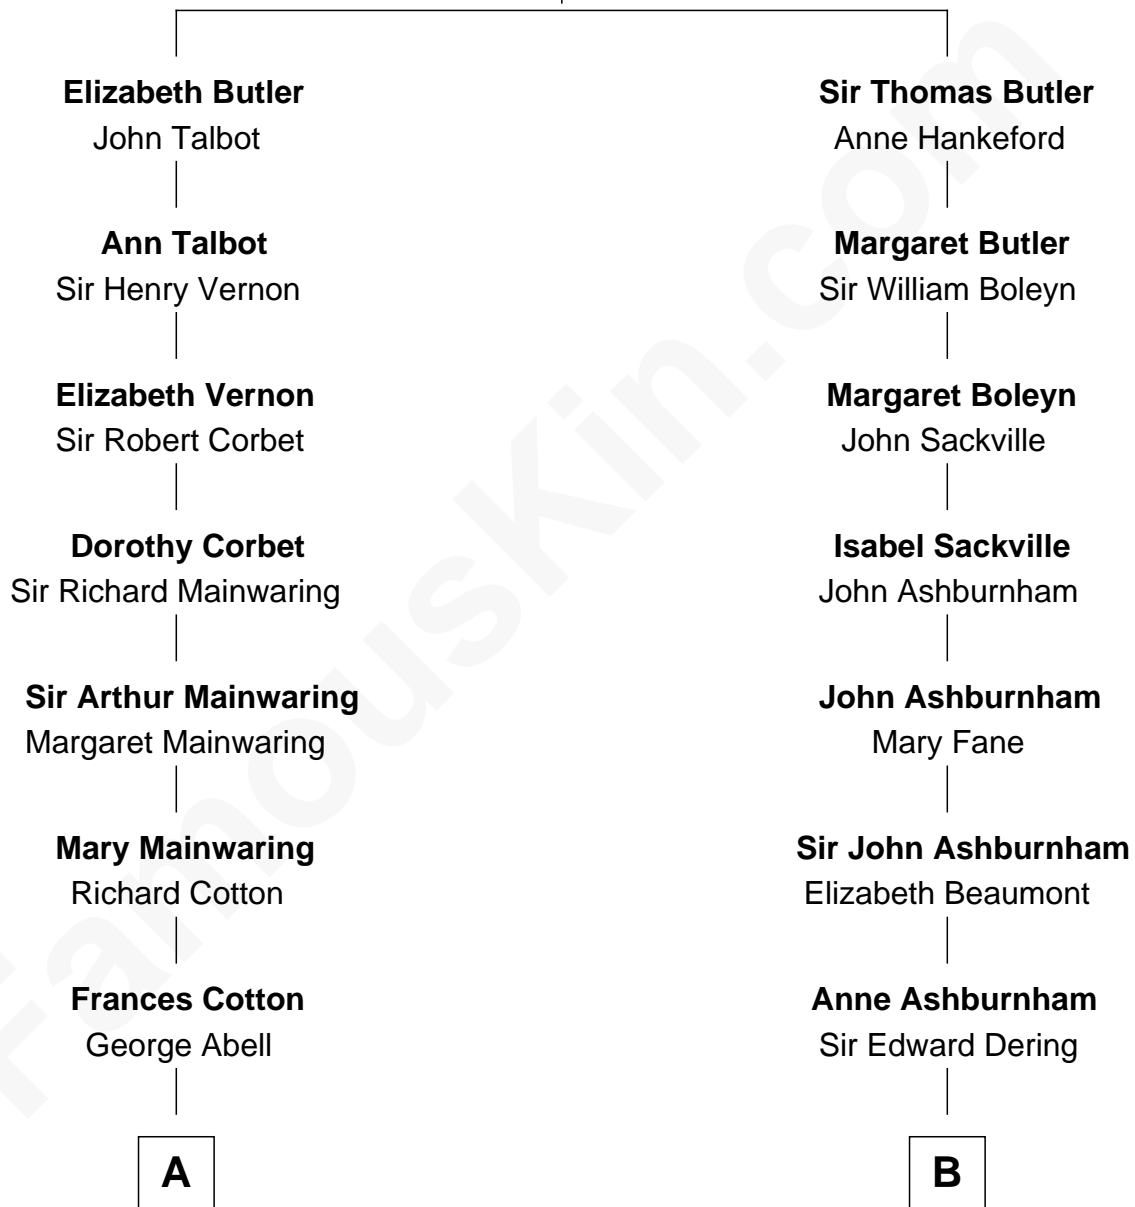

FamousKin.com Relationship Chart of

Ileana Douglas

TV and Movie Actress

17th cousin of

Camilla Parker Bowles

Queen Consort of the United Kingdom

James Butler
Joan Beauchamp

A

Robert Abell
Joanna - - - - -

Caleb Abell
Margaret Post

Mary Abell
Richard Douglas

William Douglas
Sarah Denison

Richard Douglas
Lucy Way

Erskine Douglas
Sophia Garrett

Emma Jane Douglas
Col. George Taliaferro Shackelford

Lena Priscilla Shackelford
Edouard Gregory Hesselberg

Melvyn Edouard Hesselberg
Rosalind Hightower

Gregory Hesselberg
Joan Georgescu

Illeana Douglas
TV and Movie Actress

B

Sir Edward Dering
Mary Harvey

Elizabeth Dering
Sir Robert Southwell