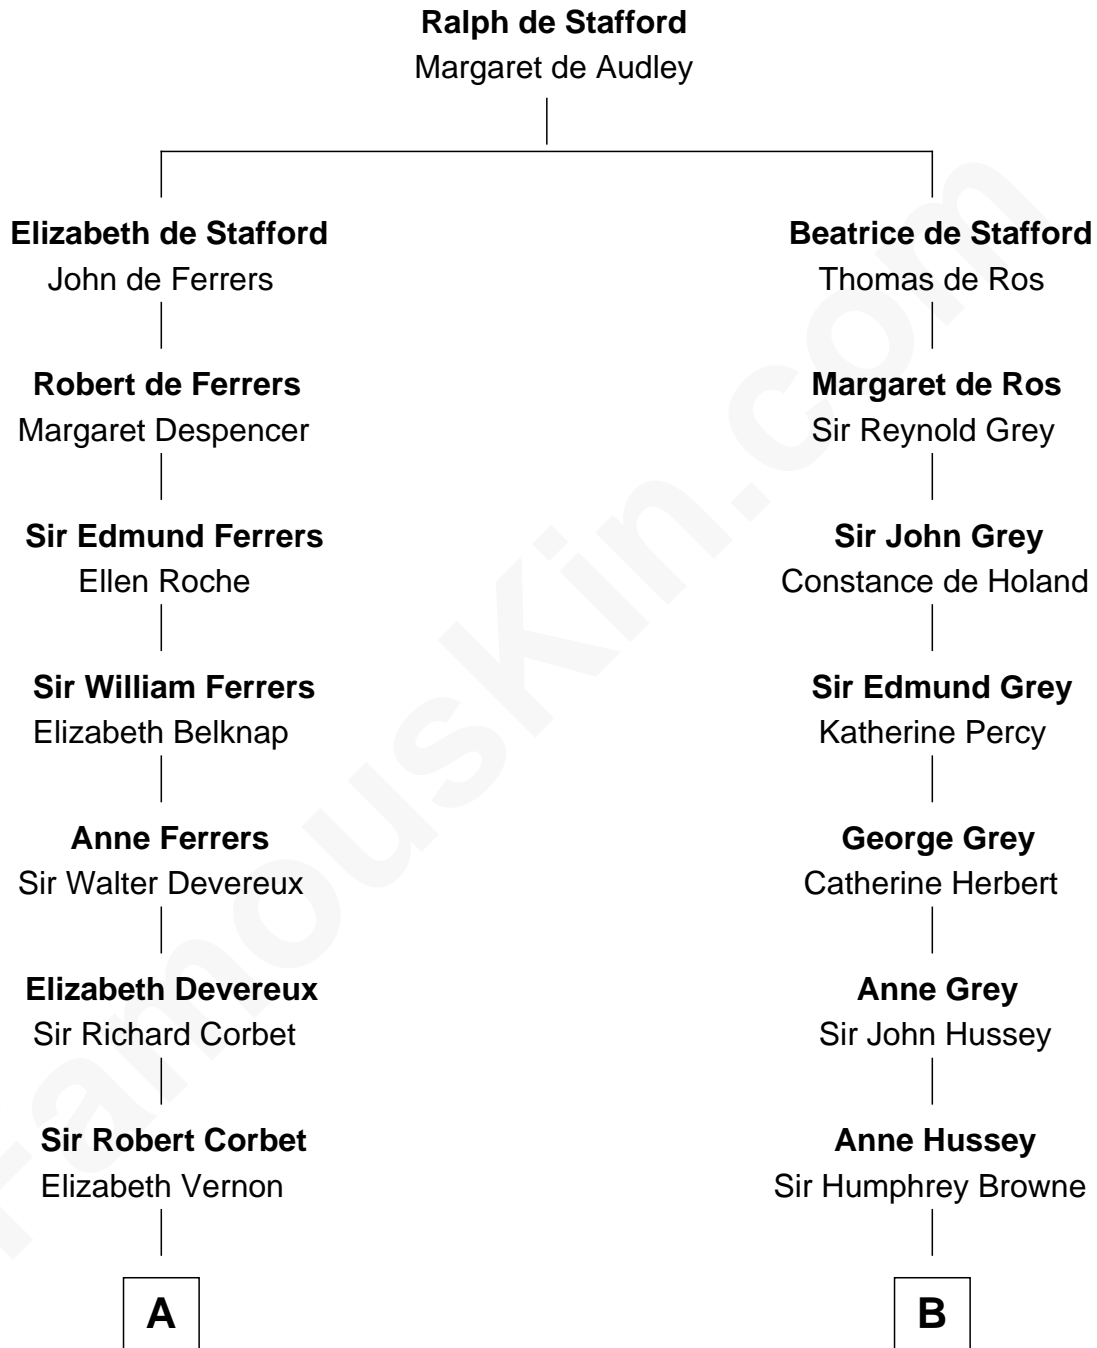

## Relationship Chart of

**Ileana Douglas**

*TV and Movie Actress*

19th cousin 2 times removed of

**Camilla Parker Bowles**

*Queen Consort of the United Kingdom*

**C**

**Emma Jane Douglas**  
Col. George Taliaferro Shackelford

**Lena Priscilla Shackelford**  
Edouard Gregory Hesselberg

**Melvyn Edouard Hesselberg**  
Rosalind Hightower

**Gregory Hesselberg**  
Joan Georgescu

**Illeana Douglas**  
*TV and Movie Actress*

**D**

**Sonia Rosemary Keppel**  
Roland Calvert Cubitt