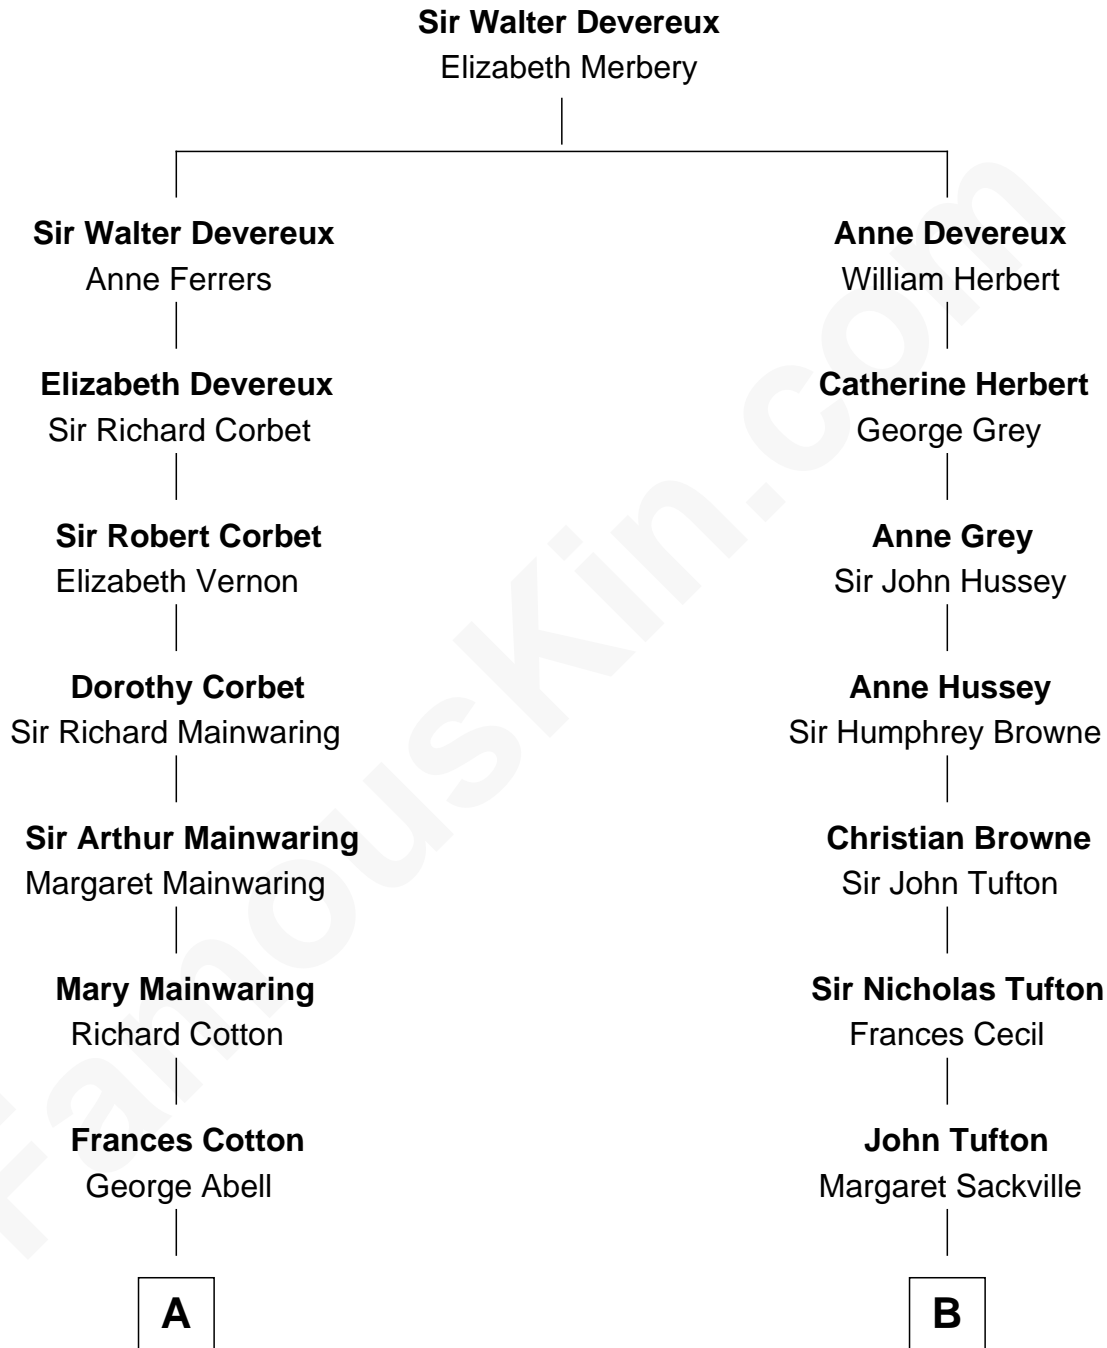

FamousKin.com Relationship Chart of

Illeana Douglas

TV and Movie Actress

16th cousin 1 time removed of

Camilla Parker Bowles

Queen Consort of the United Kingdom

A

Robert Abell
Joanna - - - - -

Caleb Abell
Margaret Post

Mary Abell
Richard Douglas

William Douglas
Sarah Denison

Richard Douglas
Lucy Way

Erskine Douglas
Sophia Garrett

Emma Jane Douglas
Col. George Taliaferro Shackelford

Lena Priscilla Shackelford
Edouard Gregory Hesselberg