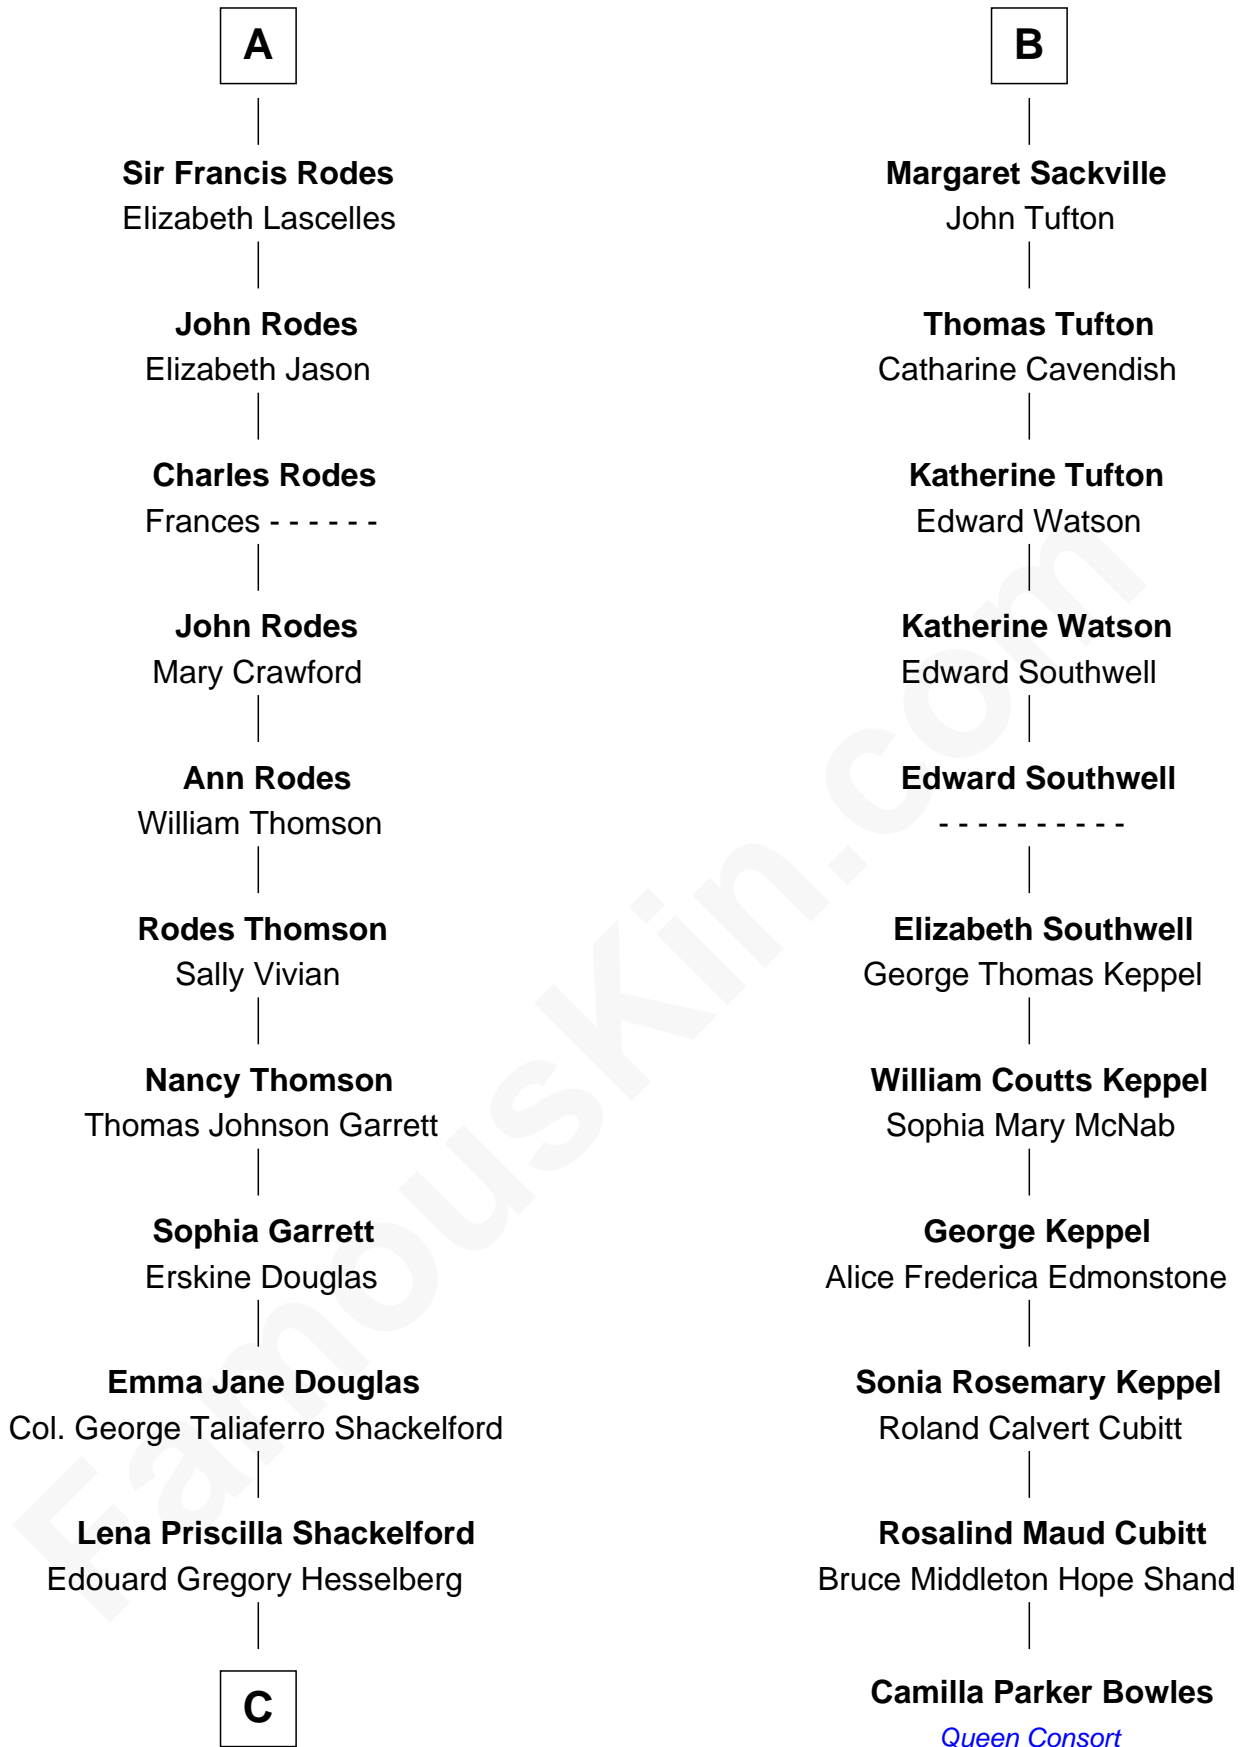

B

C

—
Melvyn Edouard Hesselberg

Rosalind Hightower

—
Gregory Hesselberg

Joan Georgescu

—
Illeana Douglas

TV and Movie Actress