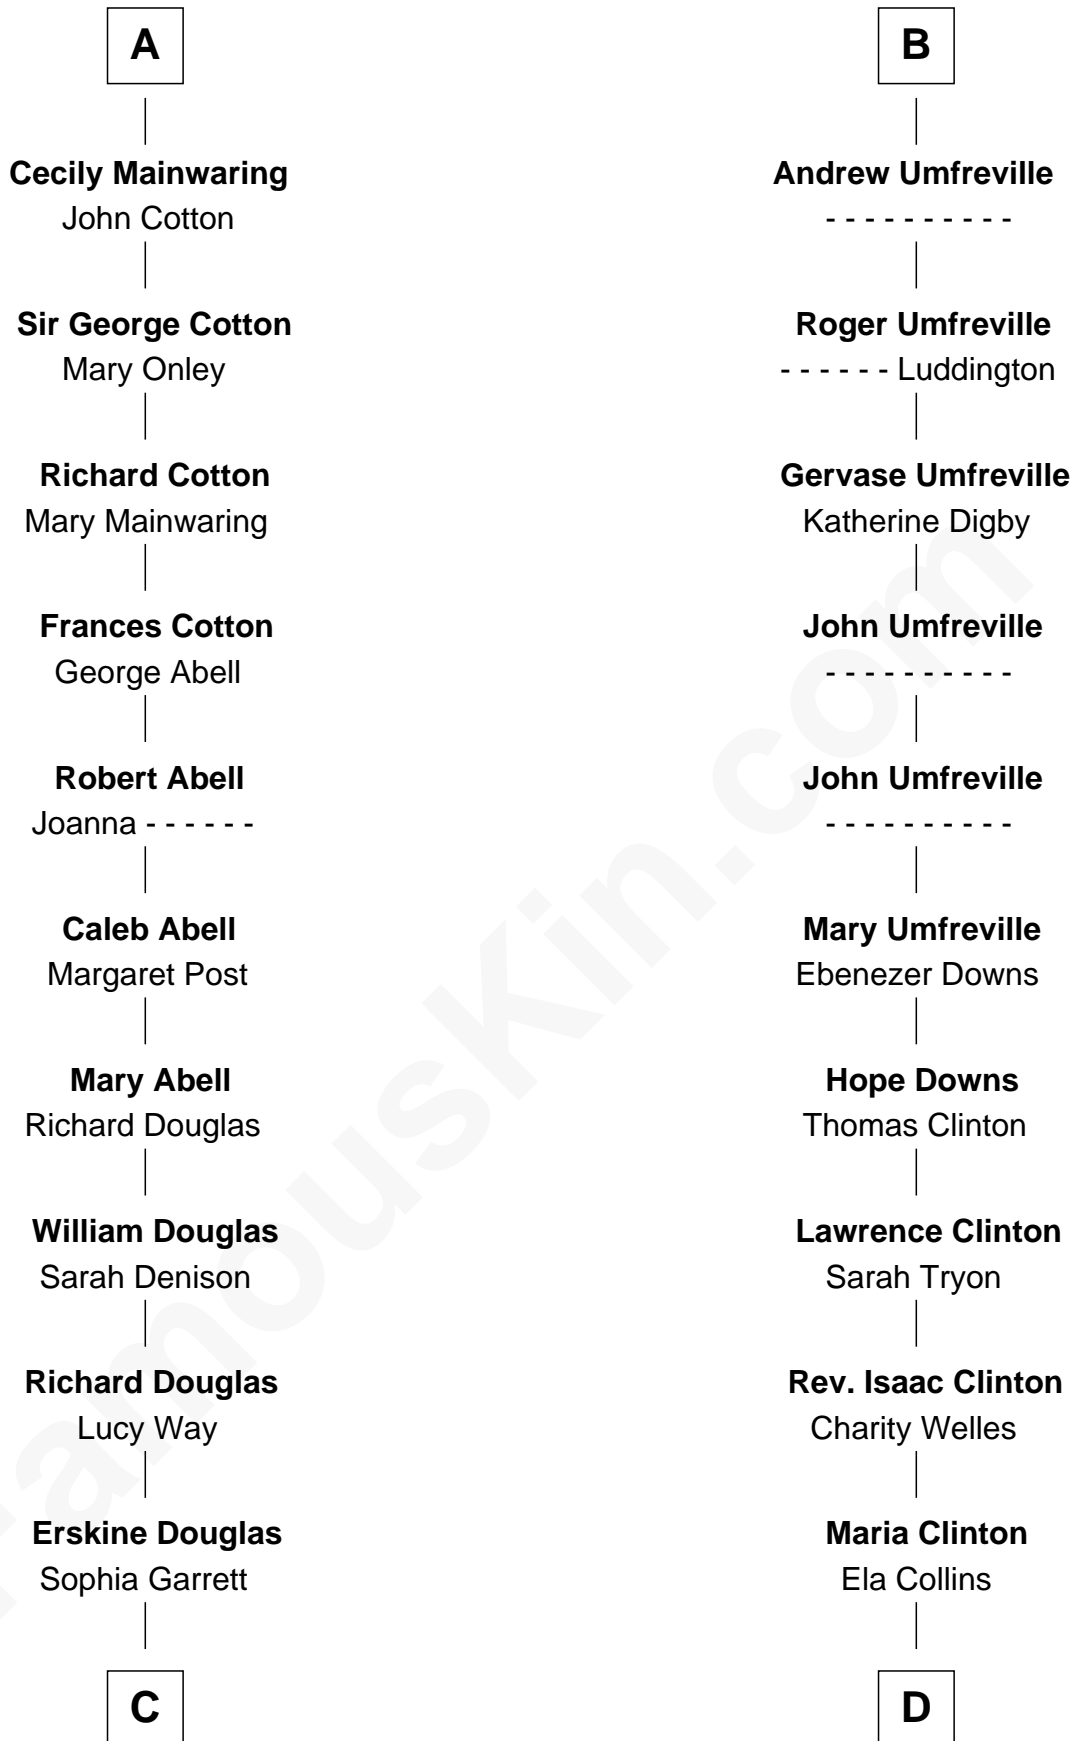

# FamousKin.com Relationship Chart of

**Illeana Douglas**

*TV and Movie Actress*

18th cousin 3 times removed of

**Helen (Herron) Taft**

*First Lady of President William H. Taft*

**Sir Roger de Quincy**

*Helen of Galloway*

**C**

**Emma Jane Douglas**  
Col. George Taliaferro Shackelford

**Lena Priscilla Shackelford**  
Edouard Gregory Hesselberg

**Melvyn Edouard Hesselberg**  
Rosalind Hightower

**Gregory Hesselberg**  
Joan Georgescu

**Illeana Douglas**  
*TV and Movie Actress*

**D**

**Harriet Anne Collins**  
John Williamson Herron

**Helen (Herron) Taft**  
*First Lady of William H. Taft*