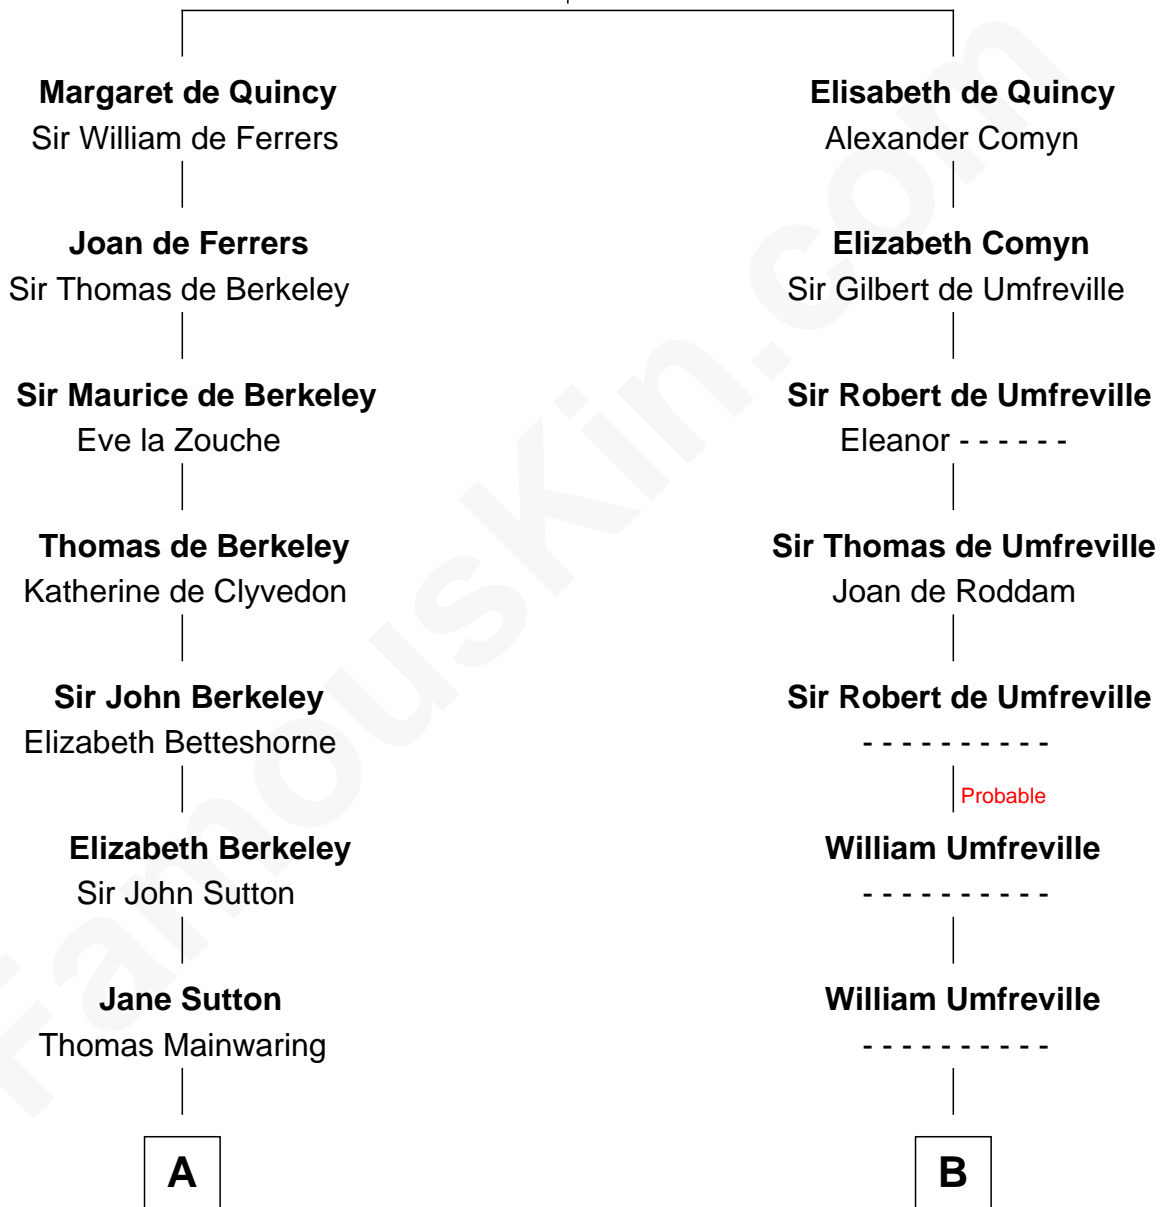

# FamousKin.com Relationship Chart of

**Illeana Douglas**

*TV and Movie Actress*

18th cousin 3 times removed of

**Helen (Herron) Taft**

*First Lady of President William H. Taft*

**Sir Roger de Quincy**

*Helen of Galloway*

**C**

**Emma Jane Douglas**  
Col. George Taliaferro Shackelford

**Lena Priscilla Shackelford**  
Edouard Gregory Hesselberg

**Melvyn Edouard Hesselberg**  
Rosalind Hightower

**Gregory Hesselberg**  
Joan Georgescu

**Illeana Douglas**  
*TV and Movie Actress*

**D**

**Harriet Anne Collins**  
John Williamson Herron

**Helen (Herron) Taft**  
*First Lady of William H. Taft*