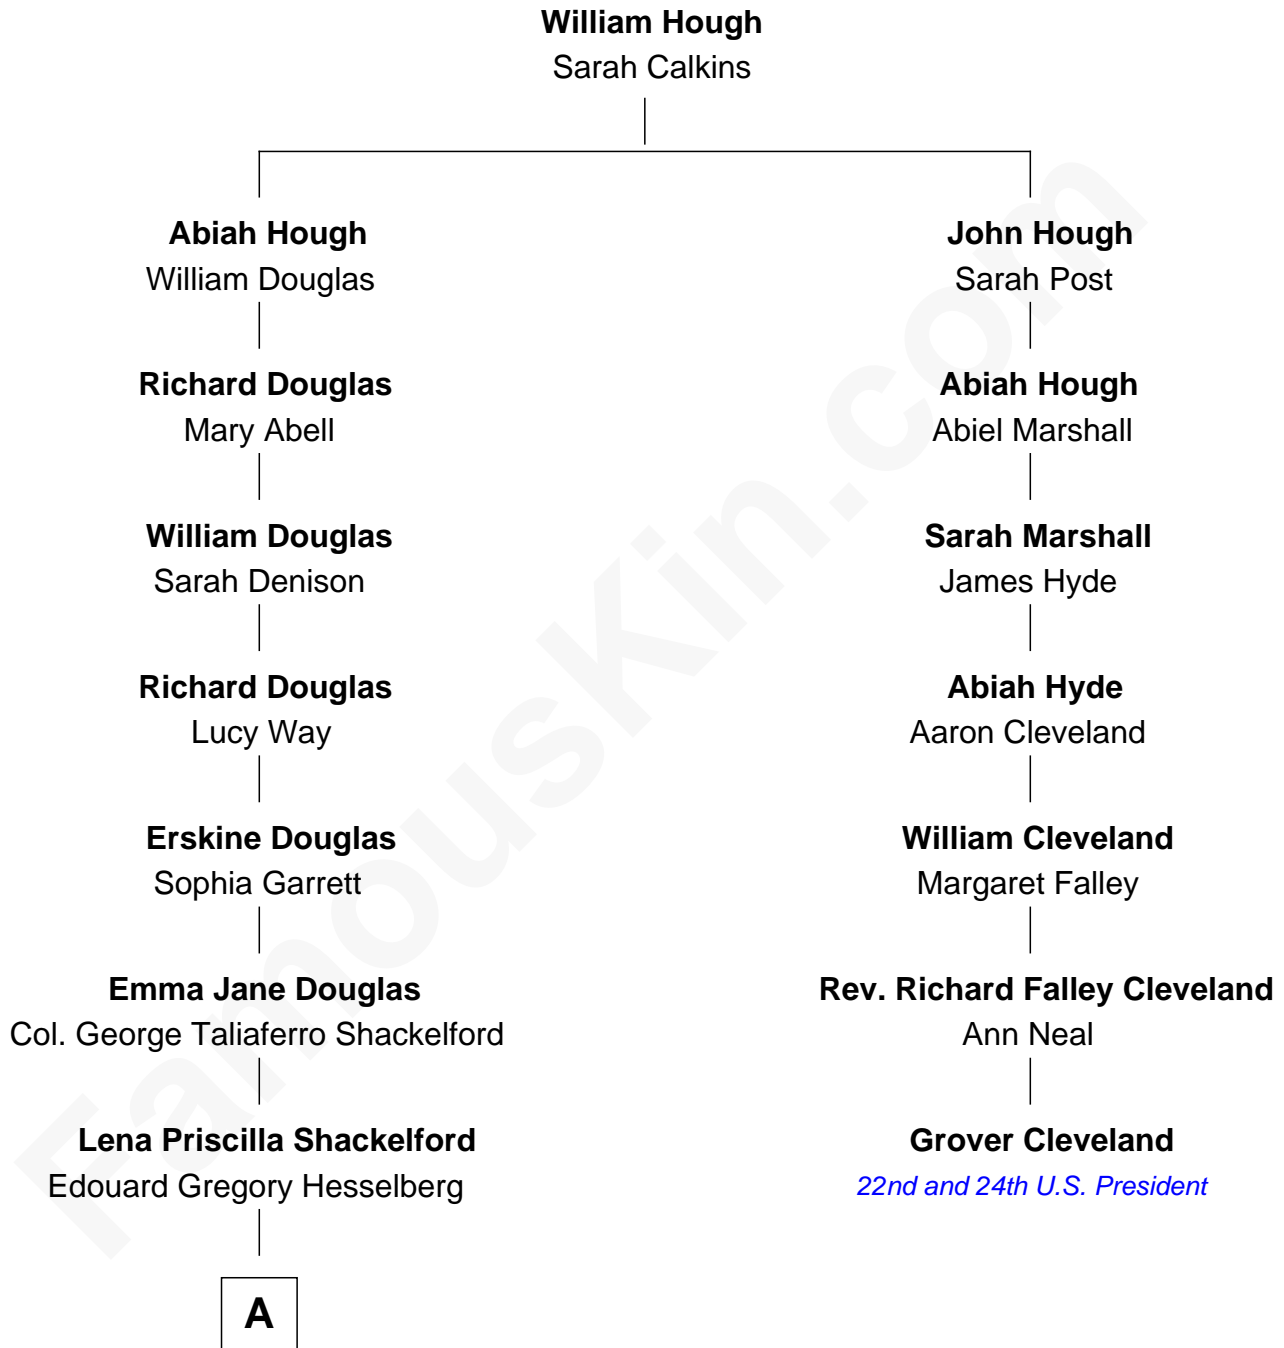

# FamousKin.com Relationship Chart of

**Illeana Douglas**

*TV and Movie Actress*

6th cousin 3 times removed of

**Grover Cleveland**

*22nd and 24th U.S. President*

**A**

—  
**Melvyn Edouard Hesselberg**

Rosalind Hightower

—  
**Gregory Hesselberg**

Joan Georgescu

—  
**Illeana Douglas**

*TV and Movie Actress*

FamousKin.com