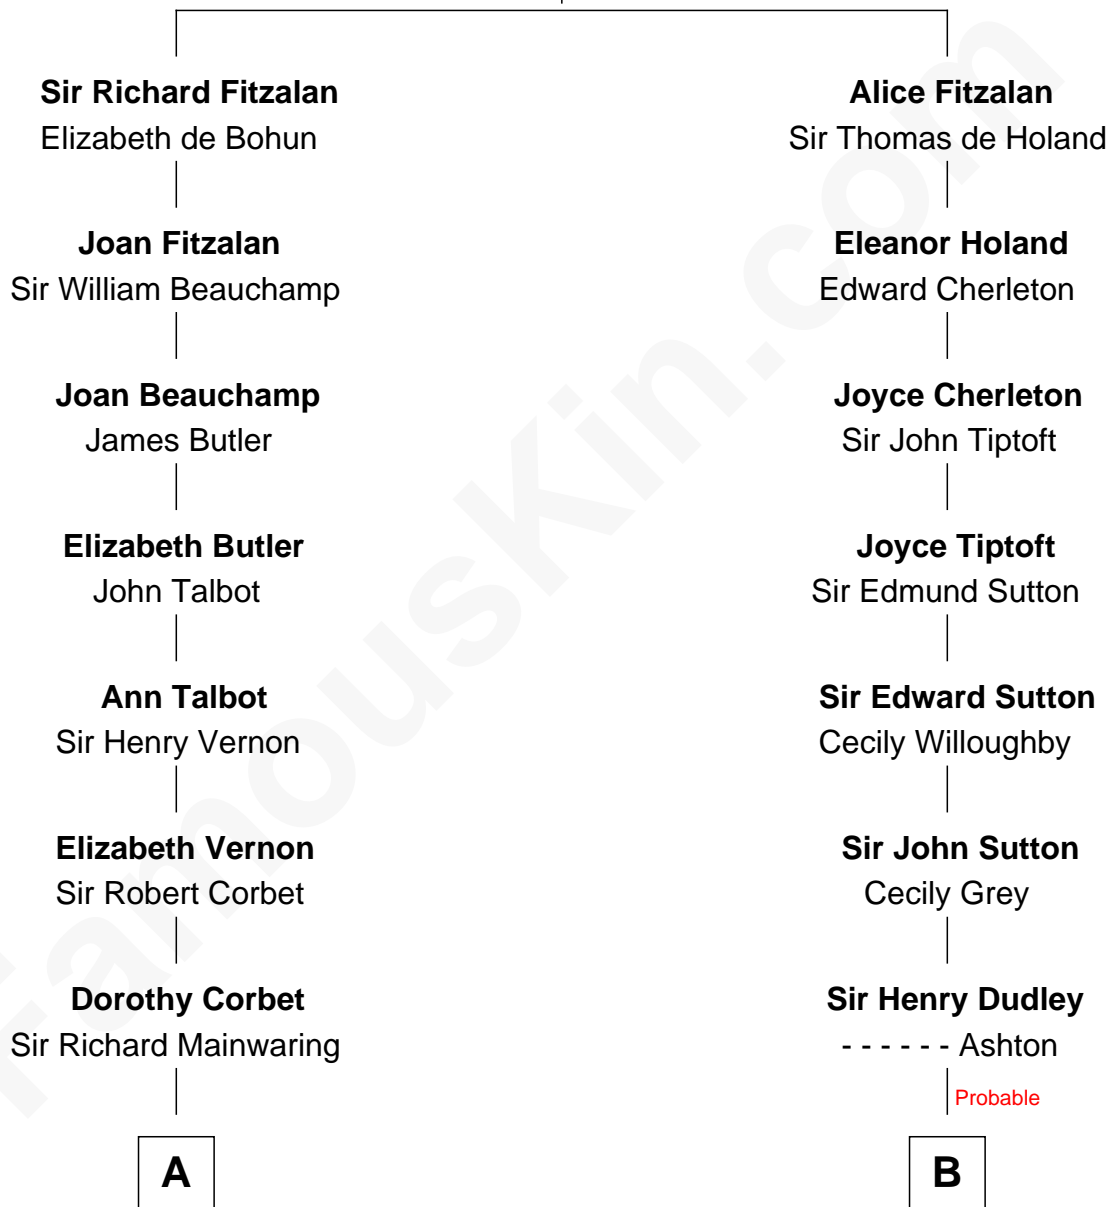

# FamousKin.com Relationship Chart of

**Illeana Douglas**

*TV and Movie Actress*

19th cousin 1 time removed of

**Herbert Hoover**

*31st U.S. President*

**Richard Fitzalan**  
Eleanor Plantagenet

**C**

**Lena Priscilla Shackelford**  
Edouard Gregory Hesselberg

**Melvyn Edouard Hesselberg**  
Rosalind Hightower

**Gregory Hesselberg**  
Joan Georgescu

**Illeana Douglas**  
*TV and Movie Actress*

**D**

**Theodore Minthorn**  
Mary Wasley

**Hulda Randall Minthorn**  
Jessie Clark Hoover

**Herbert Hoover**  
*31st U.S. President*

FamousKin.com