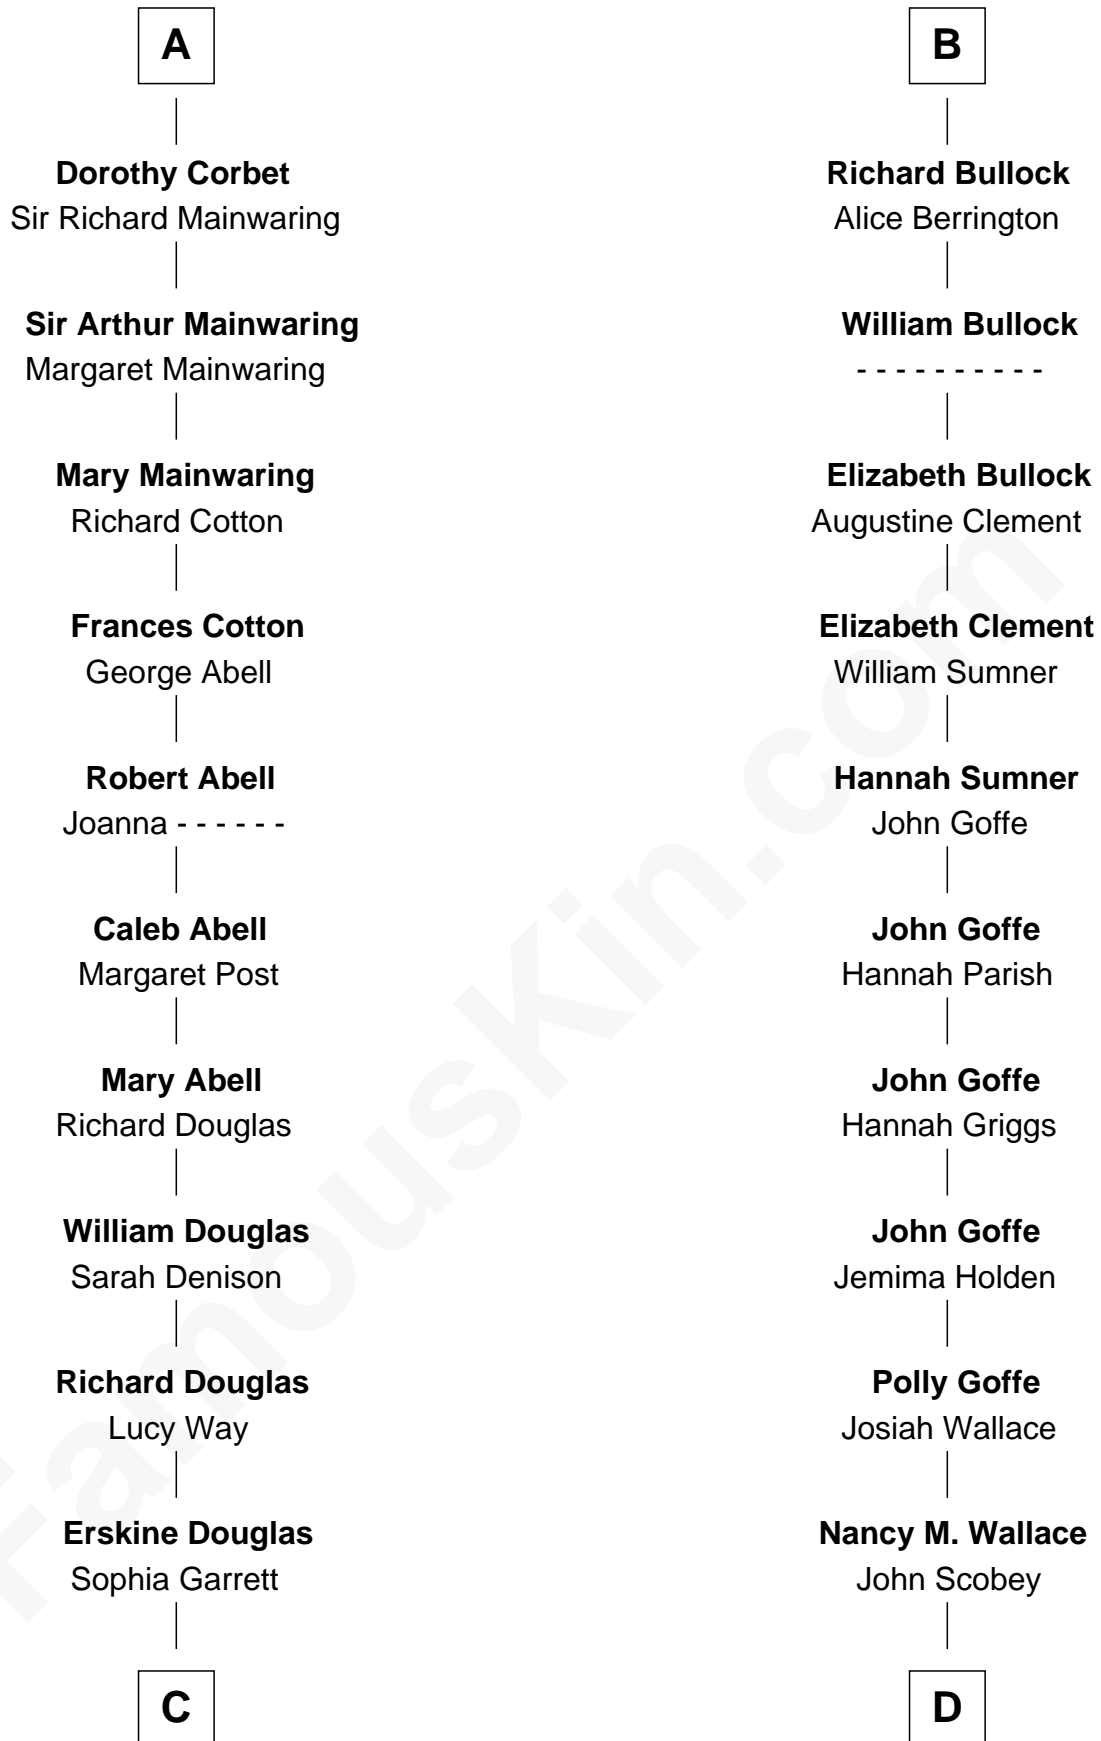

FamousKin.com

Relationship Chart of

Ileana Douglas

TV and Movie Actress

19th cousin 2 times removed of

Lou (Henry) Hoover

First Lady of President Herbert Hoover

Bartholomew de Badlesmere

Maud de Badlesmere

John de Vere

Aubrey de Vere

Alice FitzWalter

Sir Richard de Vere

Alice Sergeaux

Sir John de Vere

Elizabeth Howard

Joan de Vere

Sir William Norreys

Margaret Norreys

Gilbert Bullock

Thomas Bullock

Alice Kingsmill

B

C

Emma Jane Douglas
Col. George Taliaferro Shackelford

Lena Priscilla Shackelford
Edouard Gregory Hesselberg

Melvyn Edouard Hesselberg
Rosalind Hightower

Gregory Hesselberg
Joan Georgescu

Illeana Douglas
TV and Movie Actress