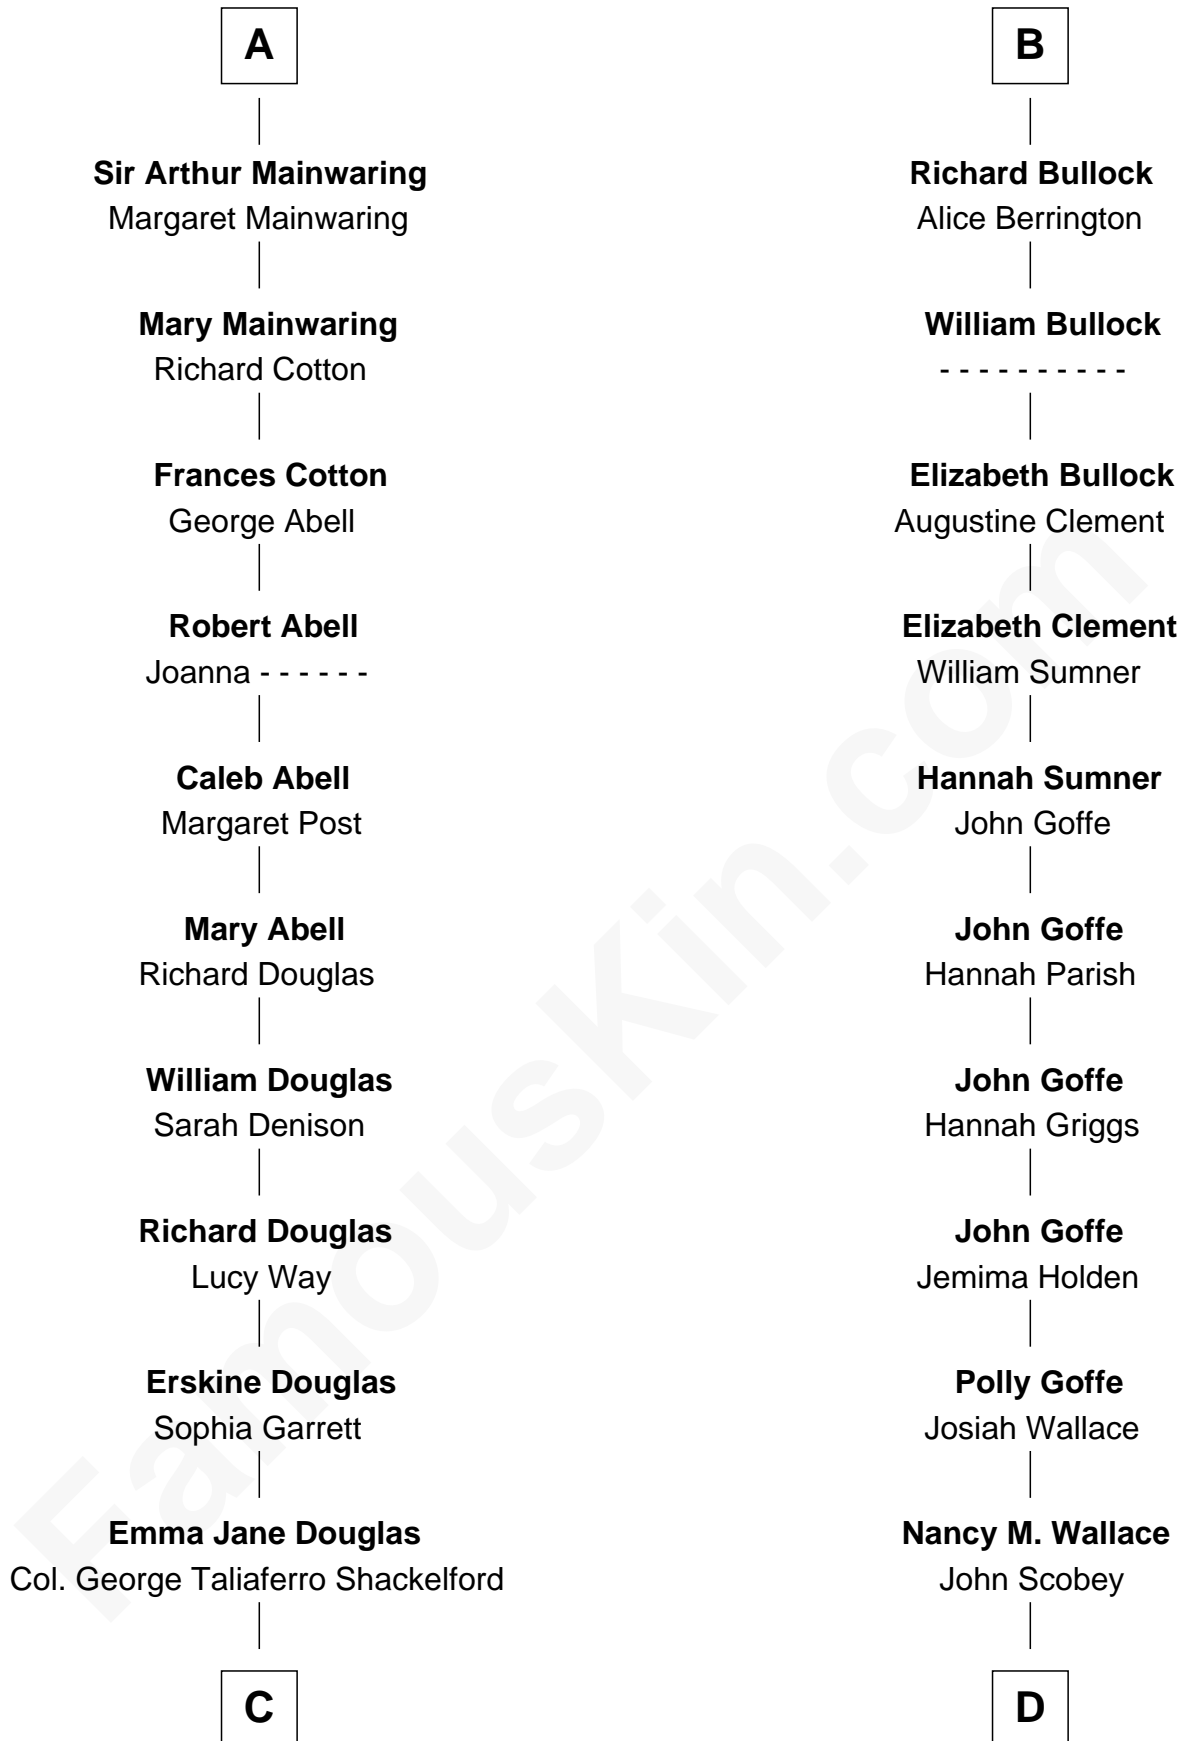

FamousKin.com Relationship Chart of

Ileana Douglas

TV and Movie Actress

19th cousin 1 time removed of

Lou (Henry) Hoover

First Lady of President Herbert Hoover

C

Lena Priscilla Shackelford
Edouard Gregory Hesselberg

Melvyn Edouard Hesselberg
Rosalind Hightower

Gregory Hesselberg
Joan Georgescu

Illeana Douglas
TV and Movie Actress

D

Philomelia Sophia Scobey
Phineas Weed

Florence Ida Weed
Charles Delano Henry

Lou (Henry) Hoover
First Lady of Herbert Hoover