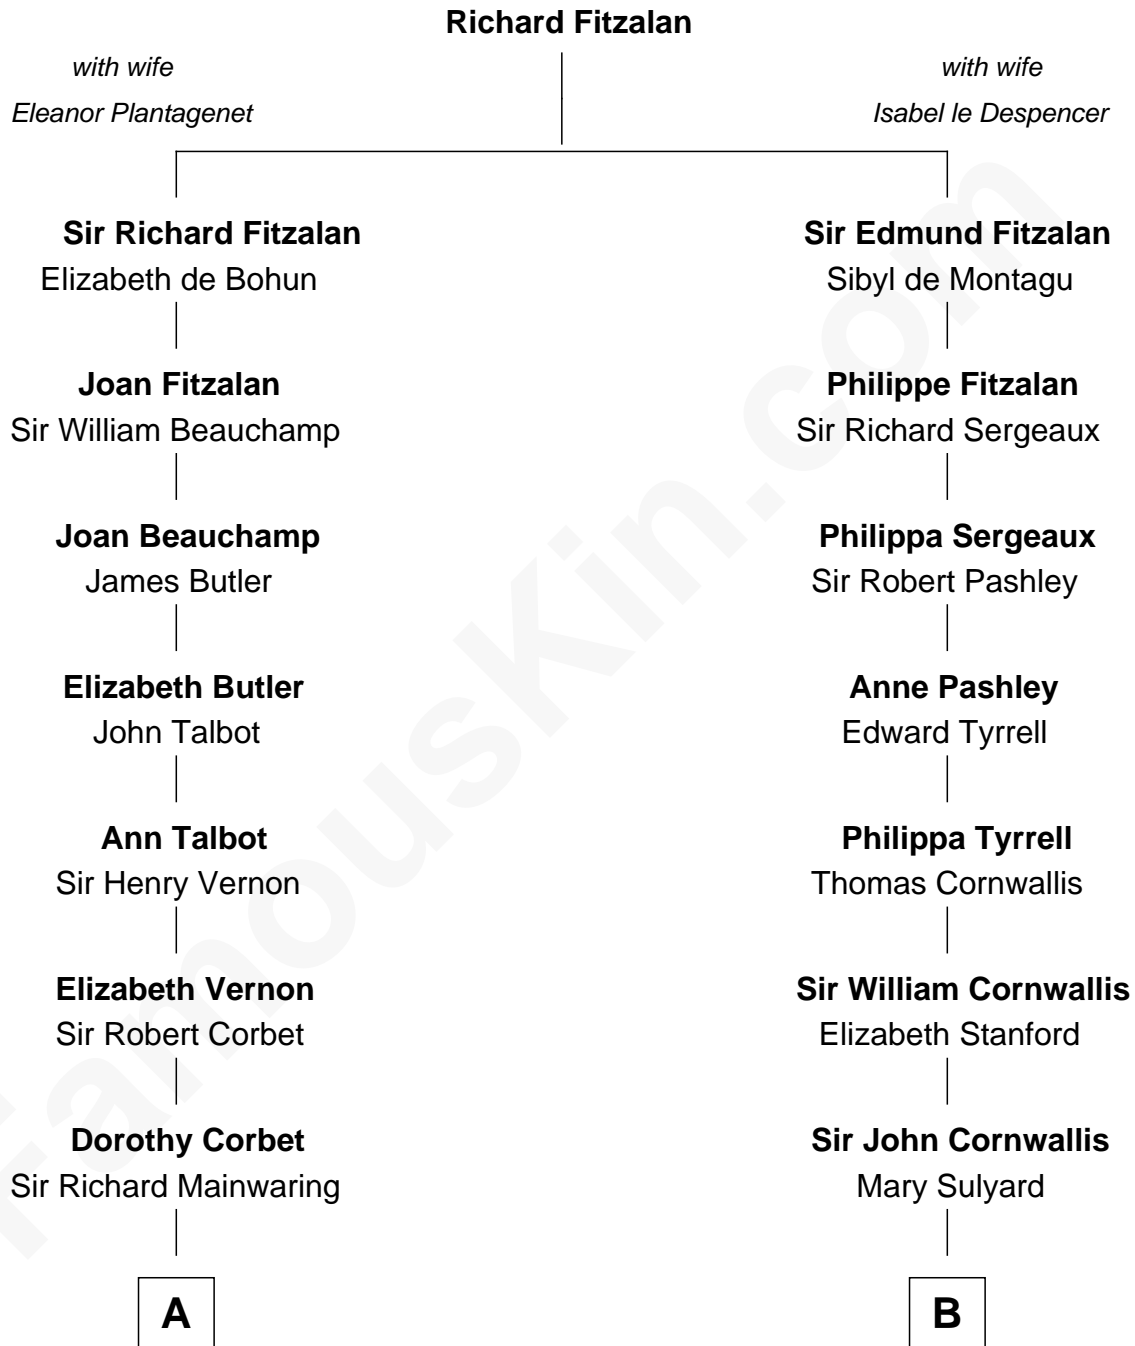

FamousKin.com Relationship Chart of

Illeana Douglas

TV and Movie Actress

18th cousin 2 times removed of

Ellen Louise (Axson) Wilson

First Lady of President Woodrow Wilson

C

Lena Priscilla Shackelford
Edouard Gregory Hesselberg

Melvyn Edouard Hesselberg
Rosalind Hightower

Gregory Hesselberg
Joan Georgescu

Illeana Douglas
TV and Movie Actress

D

Rev. Samuel Edward Axson
Margaret Jane Hoyt

Ellen Louise (Axson) Wilson
First Lady of Woodrow Wilson