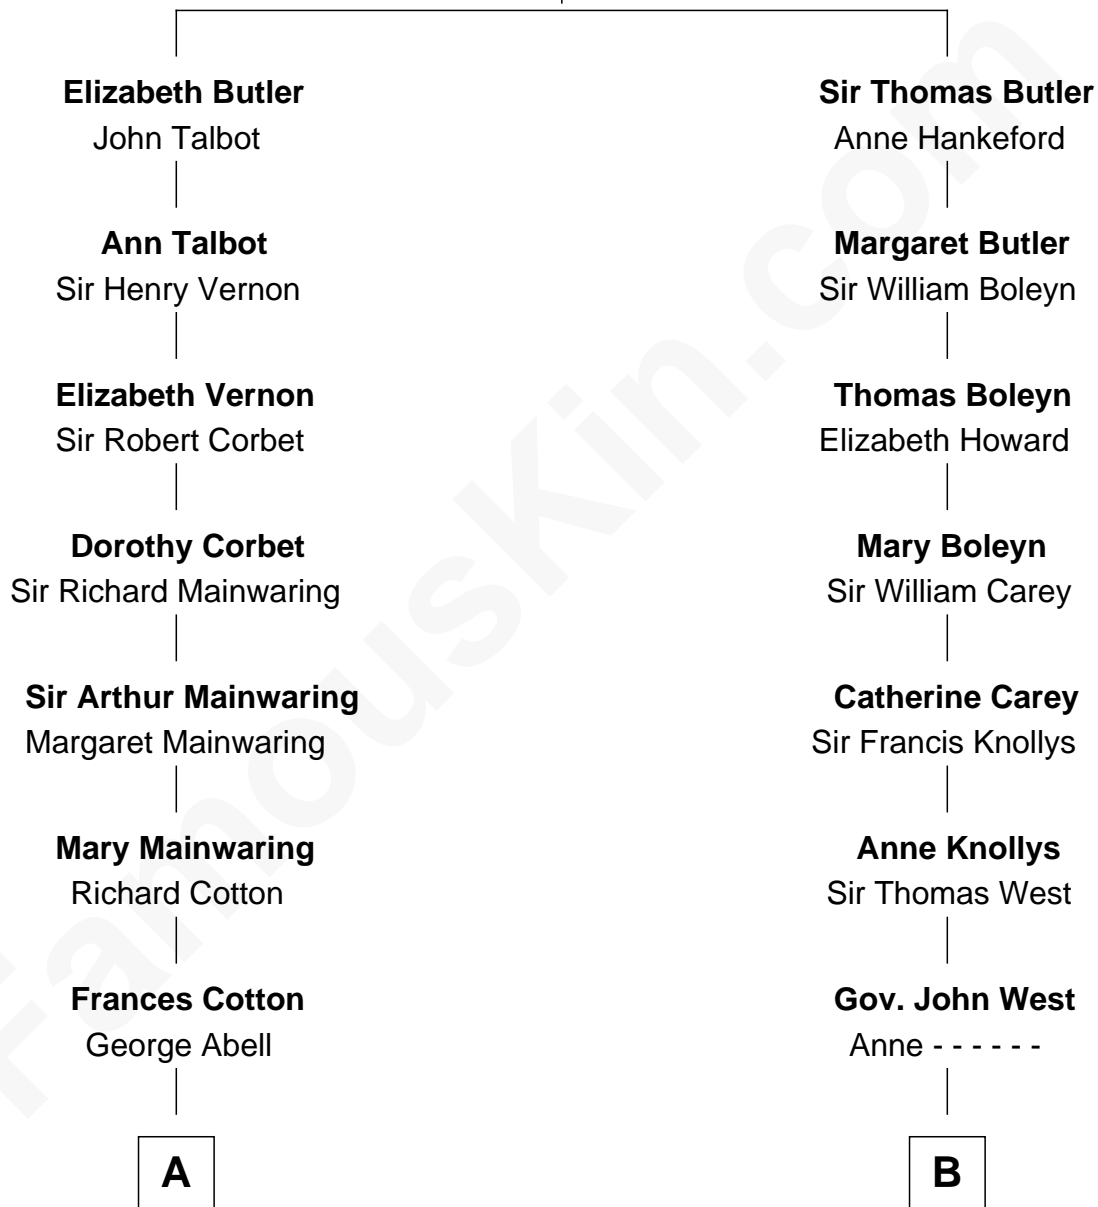

FamousKin.com Relationship Chart of

Ileana Douglas

TV and Movie Actress

15th cousin 2 times removed of

Edith (Bolling) Wilson

First Lady of President Woodrow Wilson

James Butler
Joan Beauchamp

A

Robert Abell
Joanna - - - - -

Caleb Abell
Margaret Post

Mary Abell
Richard Douglas

William Douglas
Sarah Denison

Richard Douglas
Lucy Way

Erskine Douglas
Sophia Garrett

Emma Jane Douglas
Col. George Taliaferro Shackelford

Lena Priscilla Shackelford
Edouard Gregory Hesselberg

Melvyn Edouard Hesselberg
Rosalind Hightower

Gregory Hesselberg
Joan Georgescu

Illeana Douglas
TV and Movie Actress

B

Col. John West
Unity Croshaw

Nathaniel West
Martha Woodward

Unity West
William Dandridge

Nathaniel West Dandridge
Dorothea Spotswood

Martha Dandridge
Archibald Payne

Catherine Payne
Archibald Bolling

Archibald Bolling
Anne E. Wigginton

William Holcombe Bolling
Sarah Spiers White