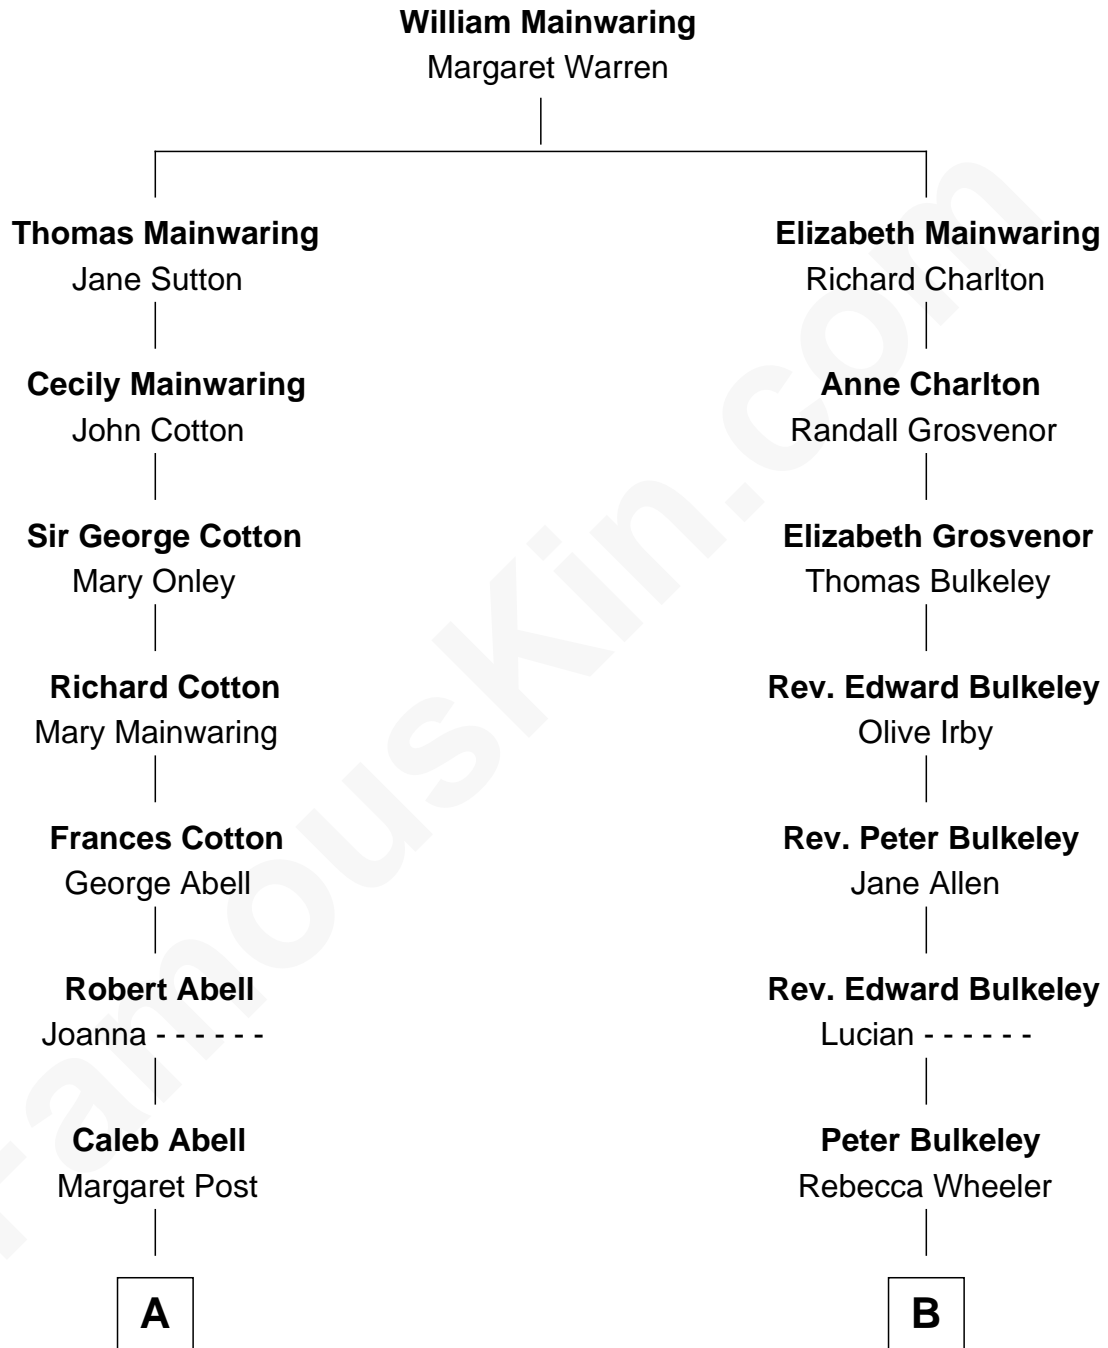

FamousKin.com Relationship Chart of

Illeana Douglas

TV and Movie Actress

9th cousin 6 times removed of

Samuel Prescott

Completed Paul Revere's Midnight Ride

A

Mary Abell

Richard Douglas

William Douglas

Sarah Denison

Richard Douglas

Lucy Way

Erskine Douglas

Sophia Garrett

Emma Jane Douglas

Col. George Taliaferro Shackelford

Lena Priscilla Shackelford

Edouard Gregory Hesselberg

Melvyn Edouard Hesselberg

Rosalind Hightower

Gregory Hesselberg

Joan Georgescu

Illeana Douglas