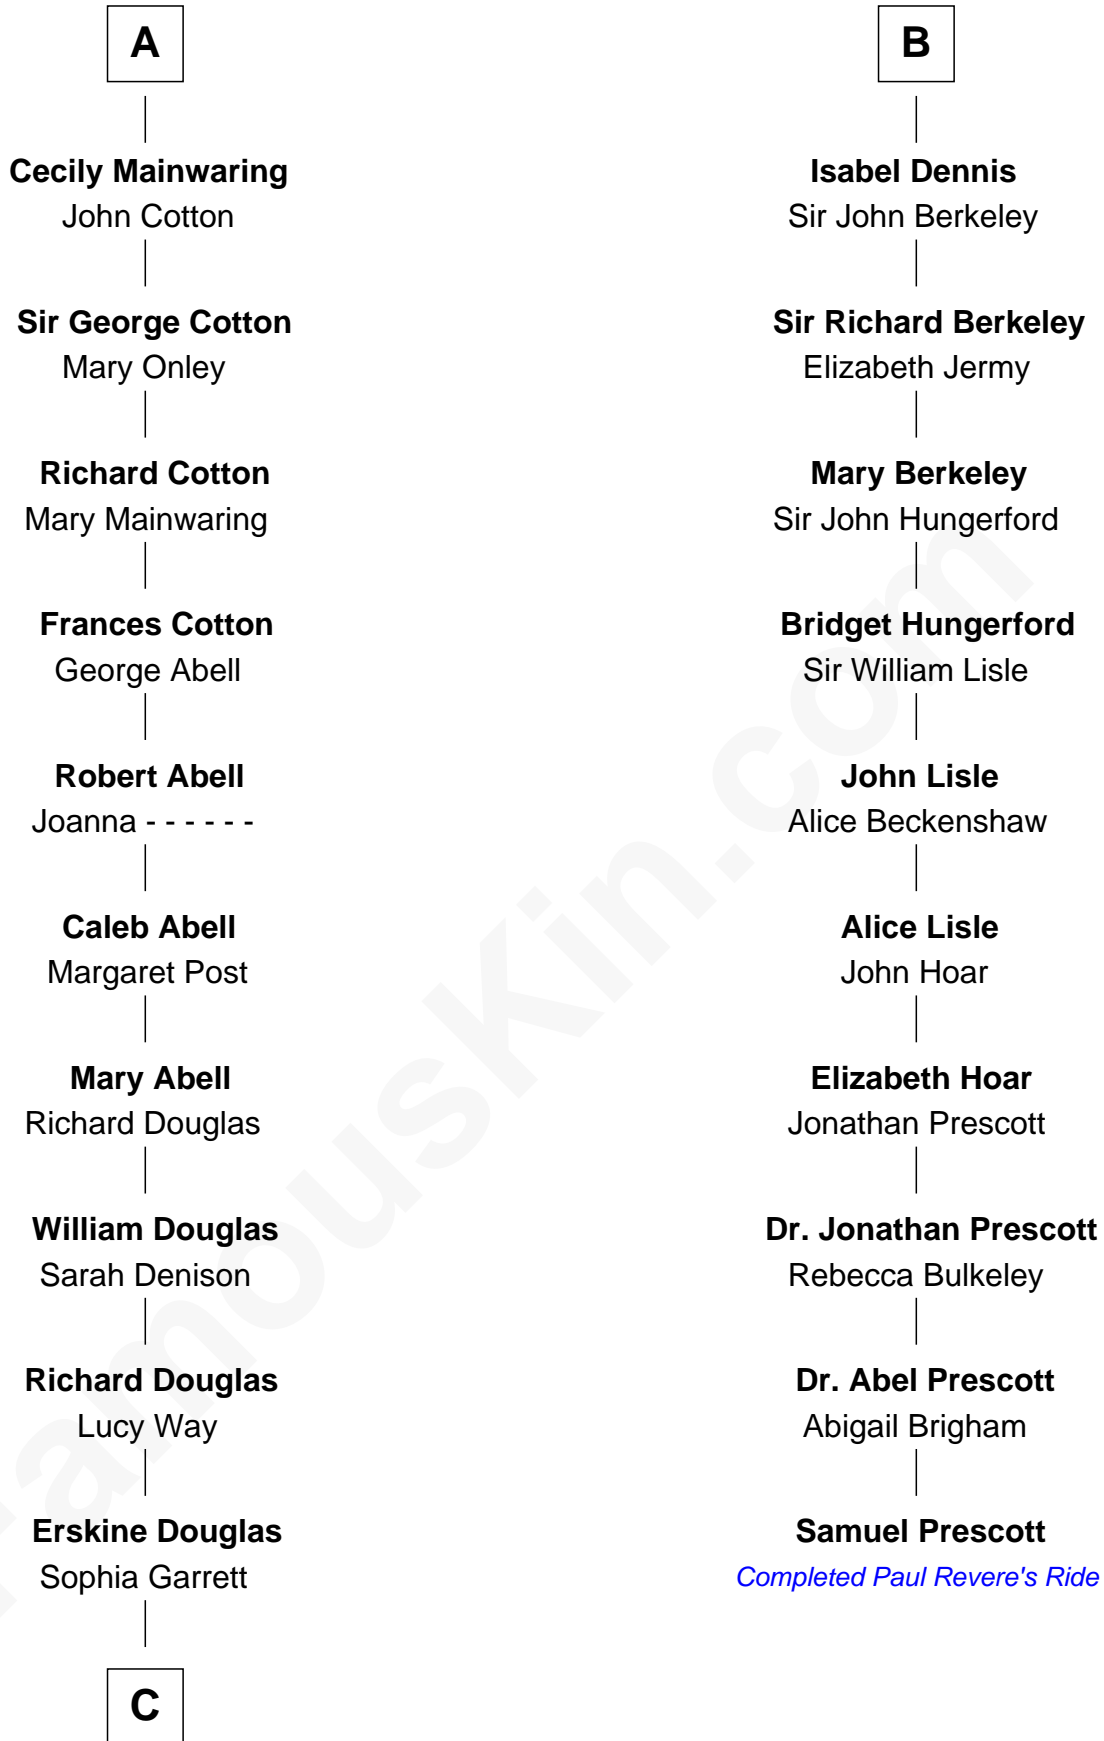

# FamousKin.com Relationship Chart of

**Illeana Douglas**

*TV and Movie Actress*

16th cousin 5 times removed of

**Samuel Prescott**

*Completed Paul Revere's Midnight Ride*

**Isabella de Beauchamp**

*with husband*  
*Sir Hugh le Despencer*

**Sir Philip le Despencer**  
Elizabeth - - - - -

**John de Mowbray**  
Elizabeth de Segrave

**Alice le Despenser**  
Sir John Sutton

**Sir Thomas Mowbray**  
Elizabeth Fitzalan

**Sir John Sutton**  
Constance Blount

**Isabel Mowbray**  
Sir James Berkeley

**Sir John Sutton**  
Elizabeth Berkeley

**Maurice Berkeley**  
Isabel Mead

**Jane Sutton**  
Thomas Mainwaring

**Anne Berkeley**  
Sir William Dennis

**A**

**B**

**C**

—  
**Emma Jane Douglas**

Col. George Taliaferro Shackelford

—  
**Lena Priscilla Shackelford**

Edouard Gregory Hesselberg

—  
**Melvyn Edouard Hesselberg**

Rosalind Hightower

—  
**Gregory Hesselberg**

Joan Georgescu