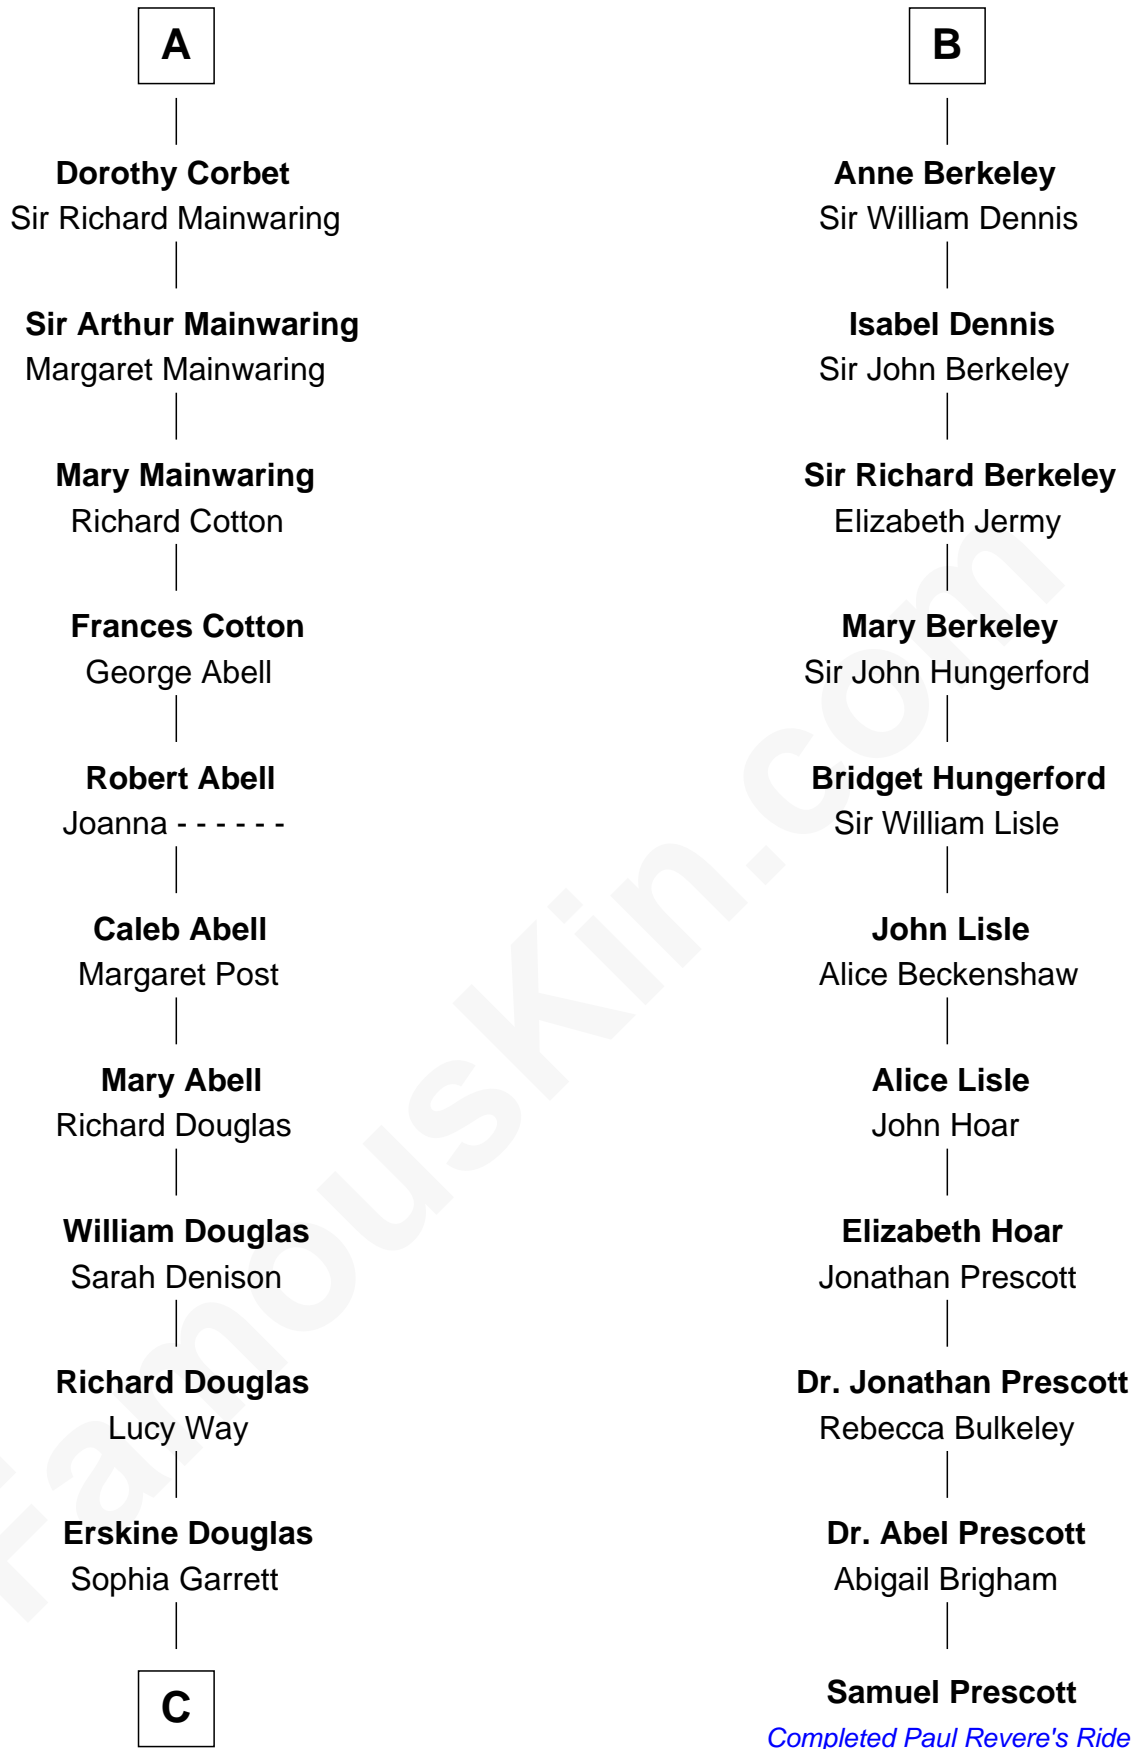

## Relationship Chart of

**Illeana Douglas**

TV and Movie Actress

17th cousin 4 times removed of

**Samuel Prescott**

Completed Paul Revere's Midnight Ride

**C**

—  
**Emma Jane Douglas**

Col. George Taliaferro Shackelford

—  
**Lena Priscilla Shackelford**

Edouard Gregory Hesselberg

—  
**Melvyn Edouard Hesselberg**

Rosalind Hightower

—  
**Gregory Hesselberg**

Joan Georgescu

—  
**Illeana Douglas**