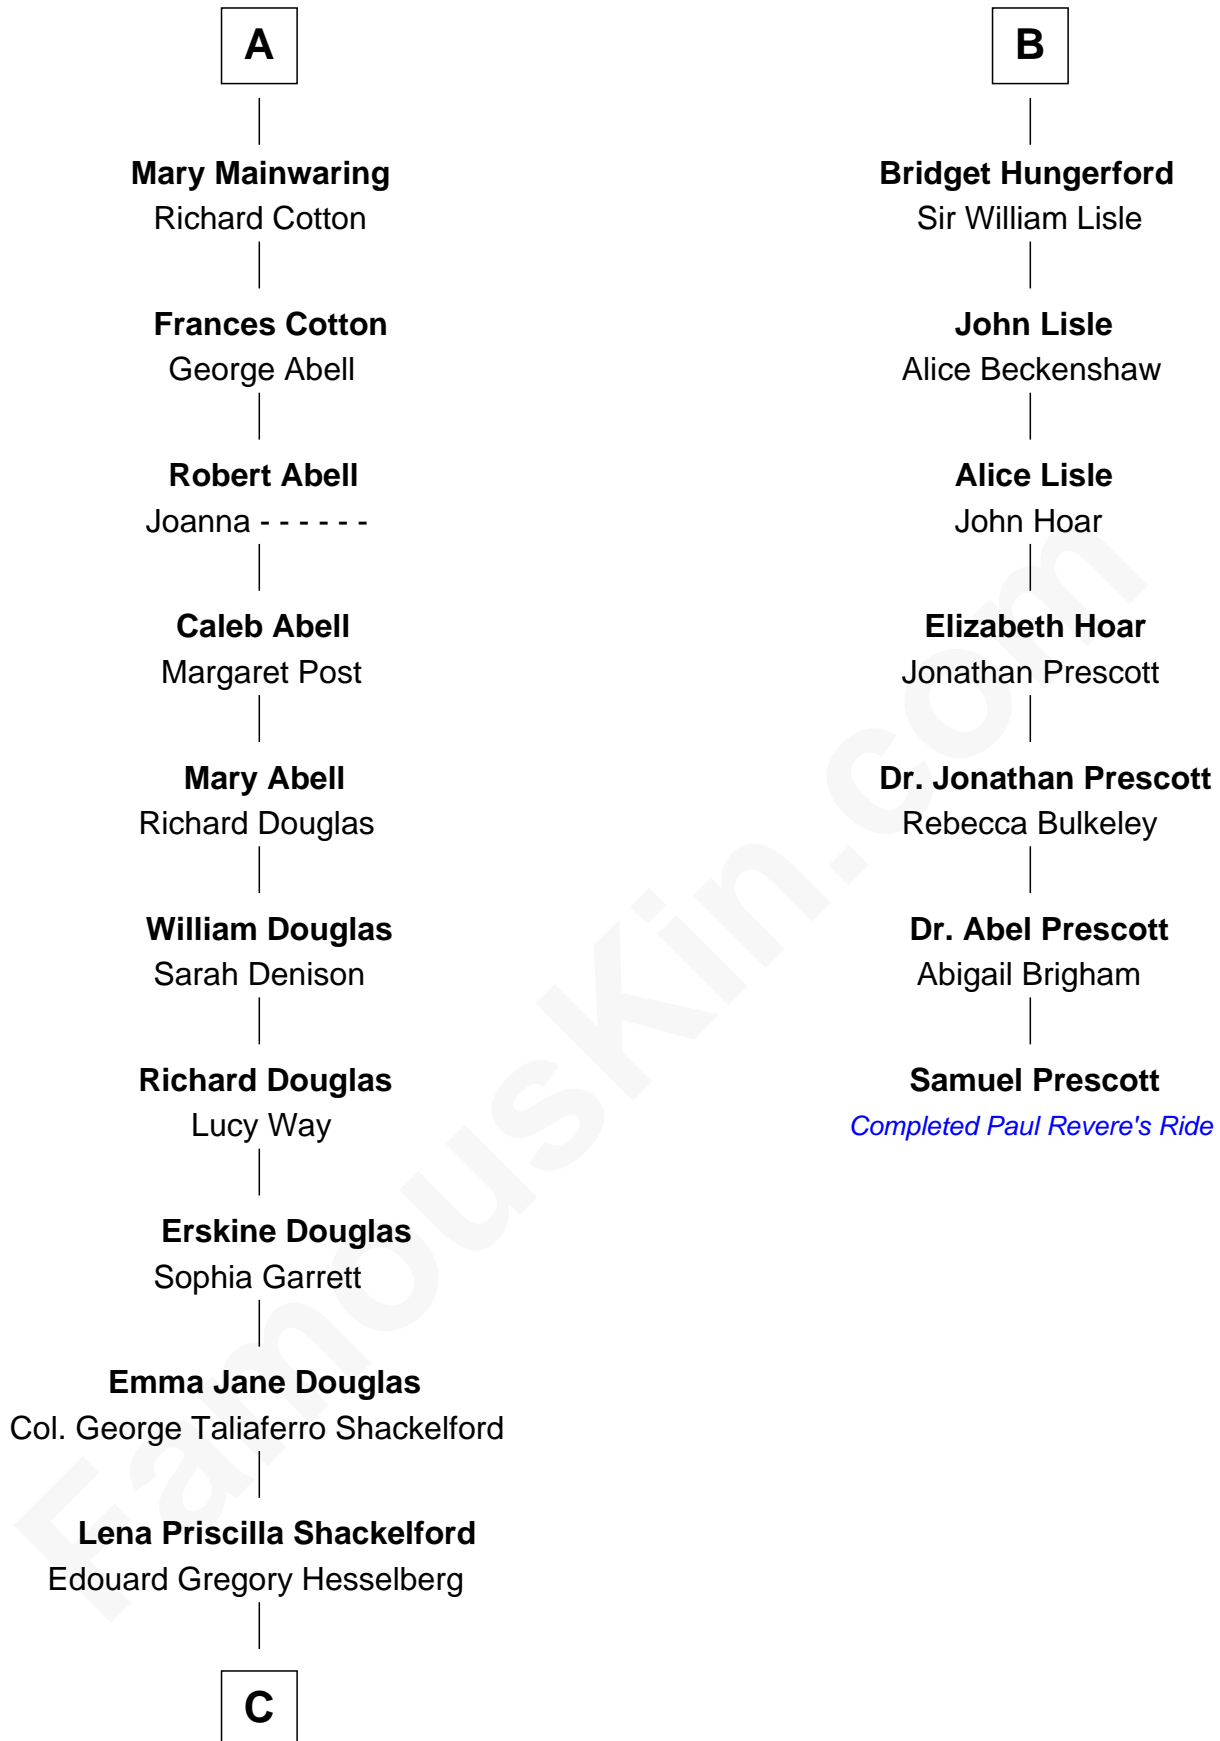

# FamousKin.com Relationship Chart of

**Illeana Douglas**

*TV and Movie Actress*

13th cousin 6 times removed of

**Samuel Prescott**

*Completed Paul Revere's Midnight Ride*

**C**

—  
**Melvyn Edouard Hesselberg**

Rosalind Hightower

—  
**Gregory Hesselberg**

Joan Georgescu

—  
**Illeana Douglas**

*TV and Movie Actress*

FamousKin.com