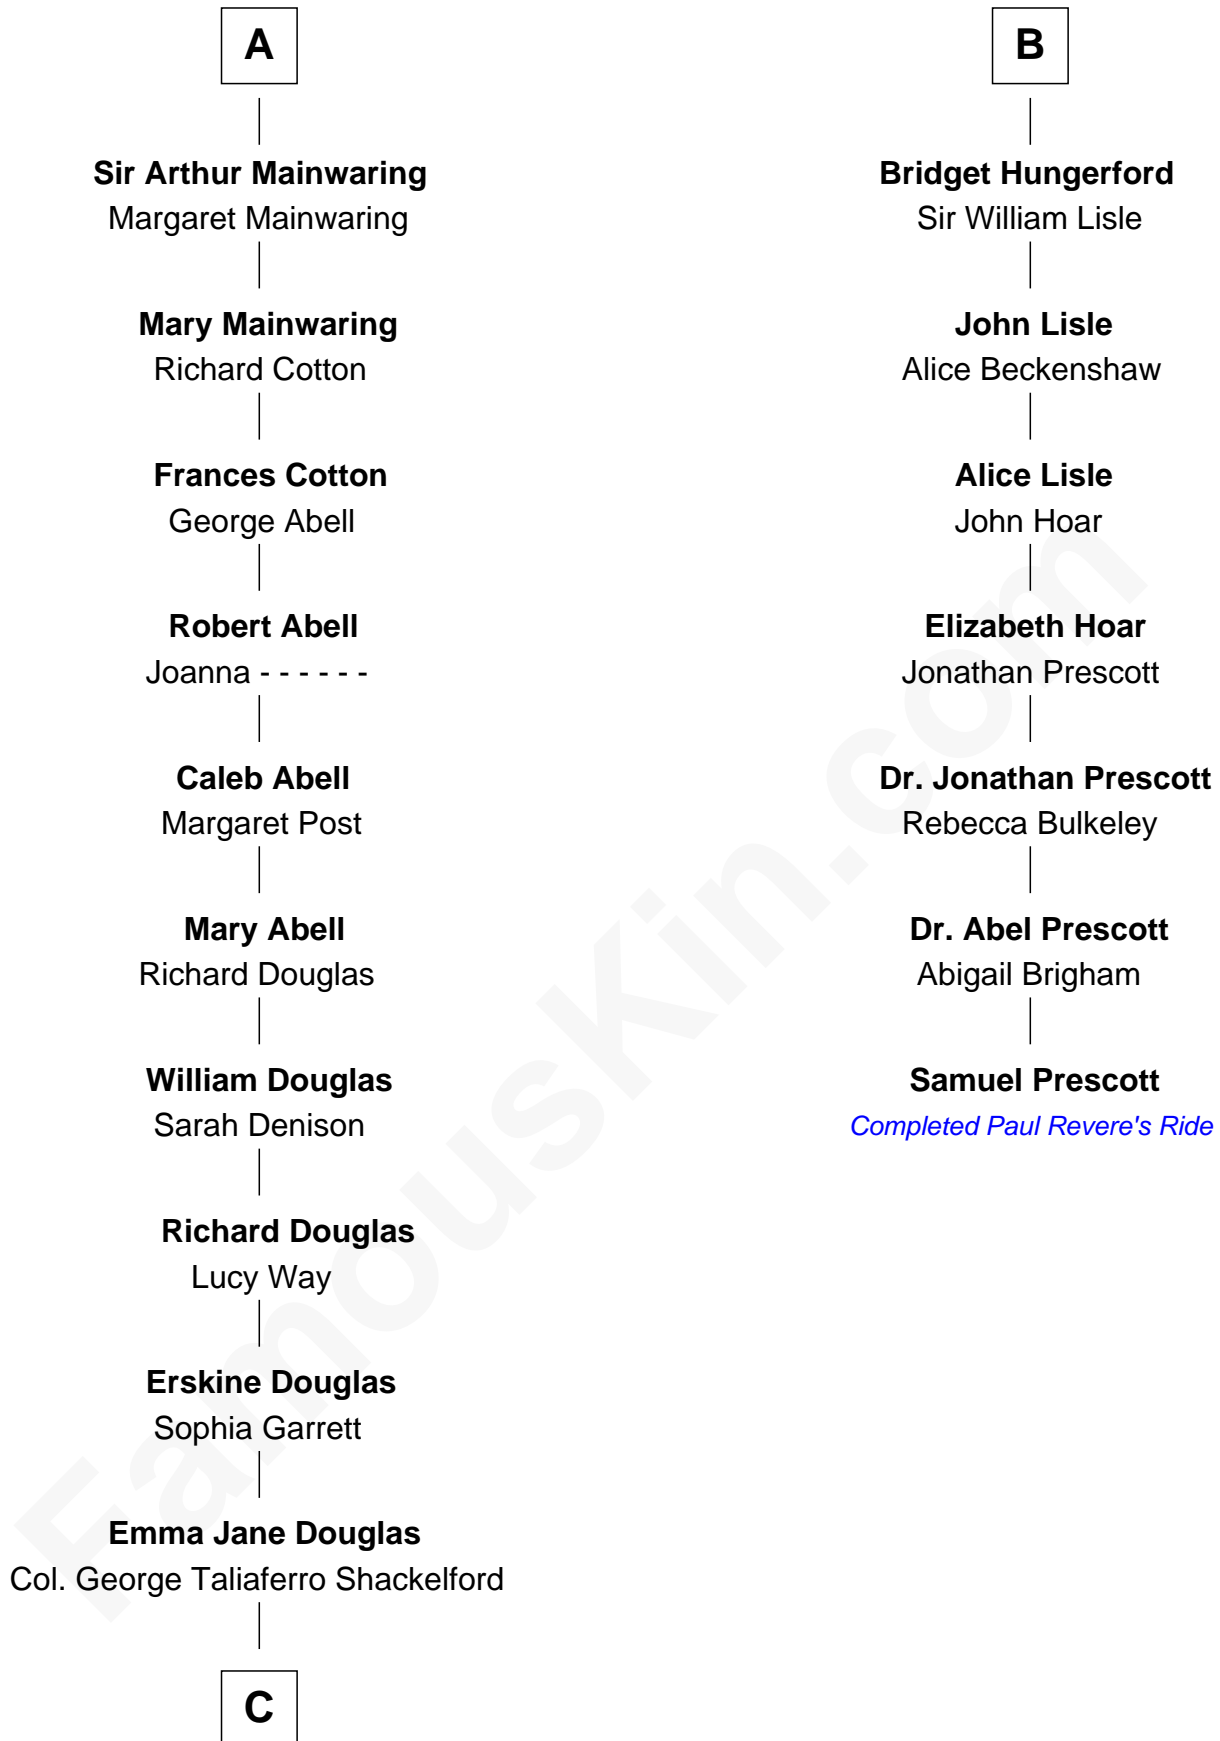

FamousKin.com Relationship Chart of

Illeana Douglas

TV and Movie Actress

13th cousin 7 times removed of

Samuel Prescott

Completed Paul Revere's Midnight Ride

C

—
Lena Priscilla Shackelford
Edouard Gregory Hesselberg

—
Melvyn Edouard Hesselberg
Rosalind Hightower

—
Gregory Hesselberg
Joan Georgescu

—
Illeana Douglas
TV and Movie Actress

FamousKin.com