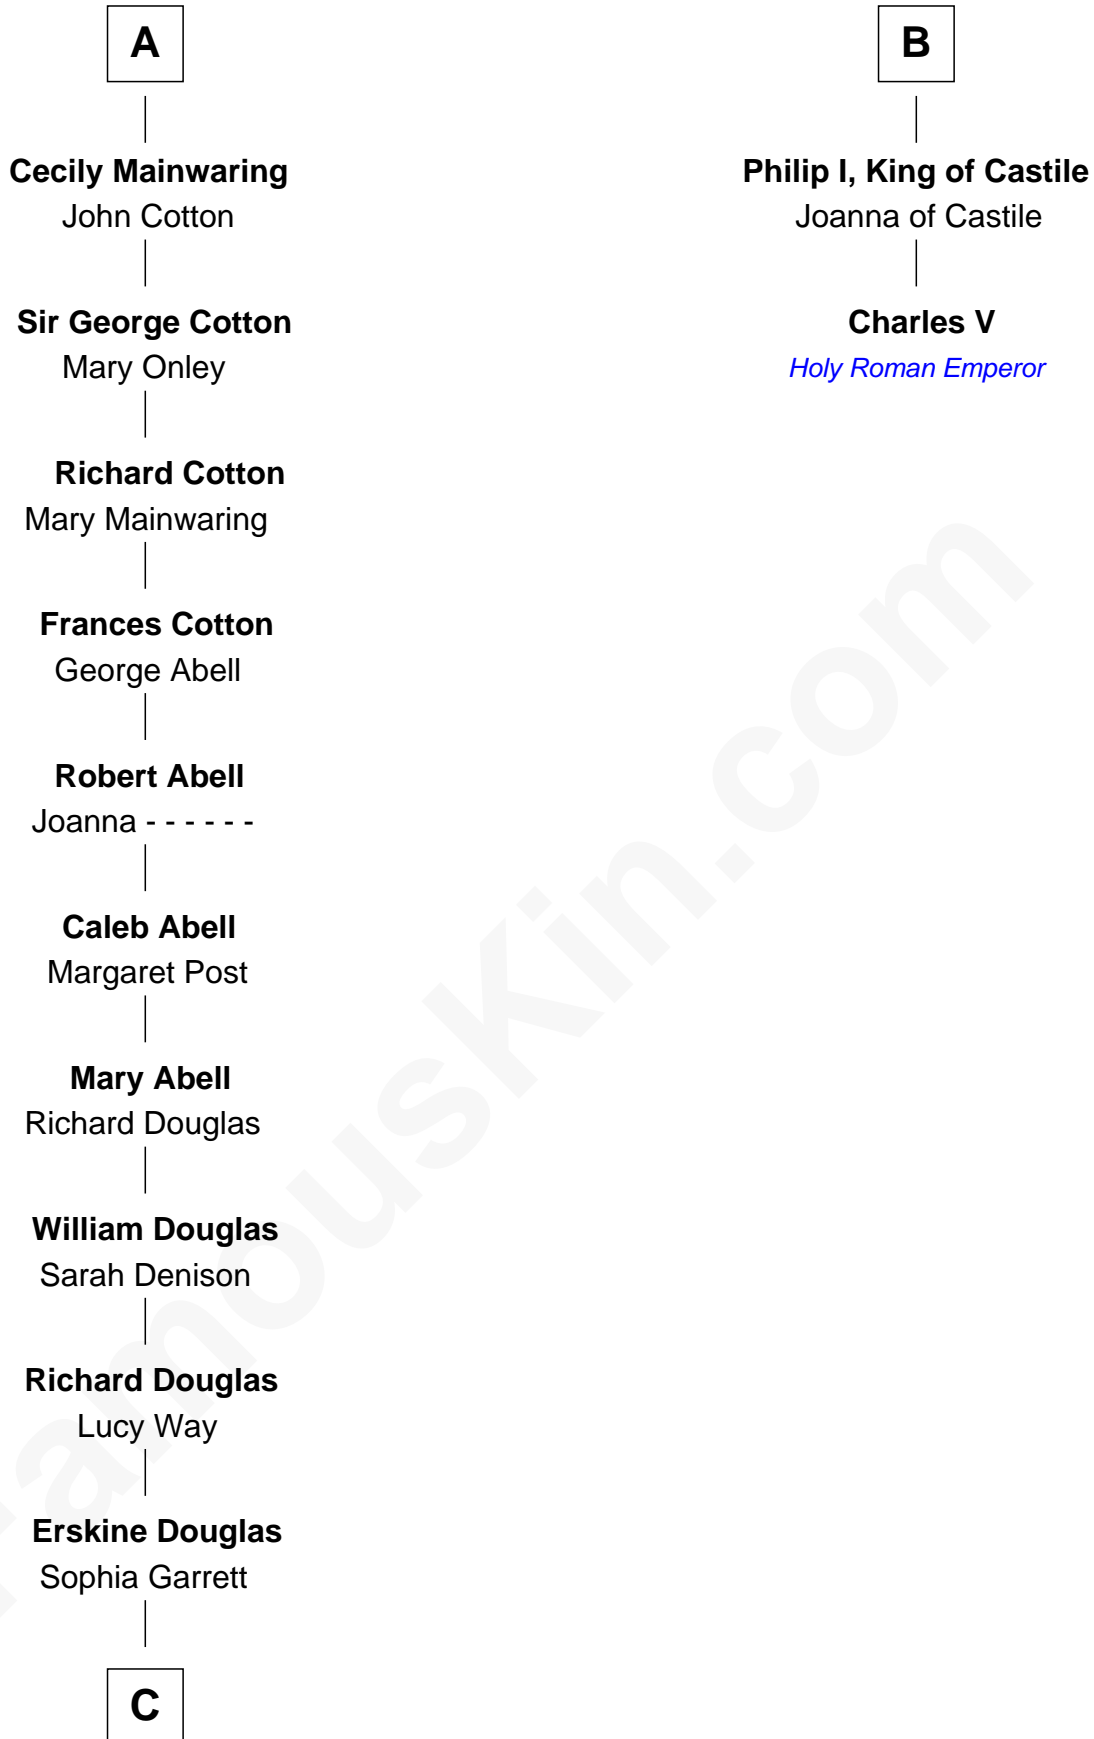

FamousKin.com Relationship Chart of

Illeana Douglas

TV and Movie Actress

8th cousin 13 times removed of

Charles V

Holy Roman Emperor

Isabella de Beauchamp

with husband
Sir Hugh le Despencer

Charles of Burgundy
Isabella of Bourbon

Jane Sutton
Thomas Mainwaring

Mary of Burgundy
Maximilian I, Holy Roman Emperor

A

B

C

—
Emma Jane Douglas

Col. George Taliaferro Shackelford