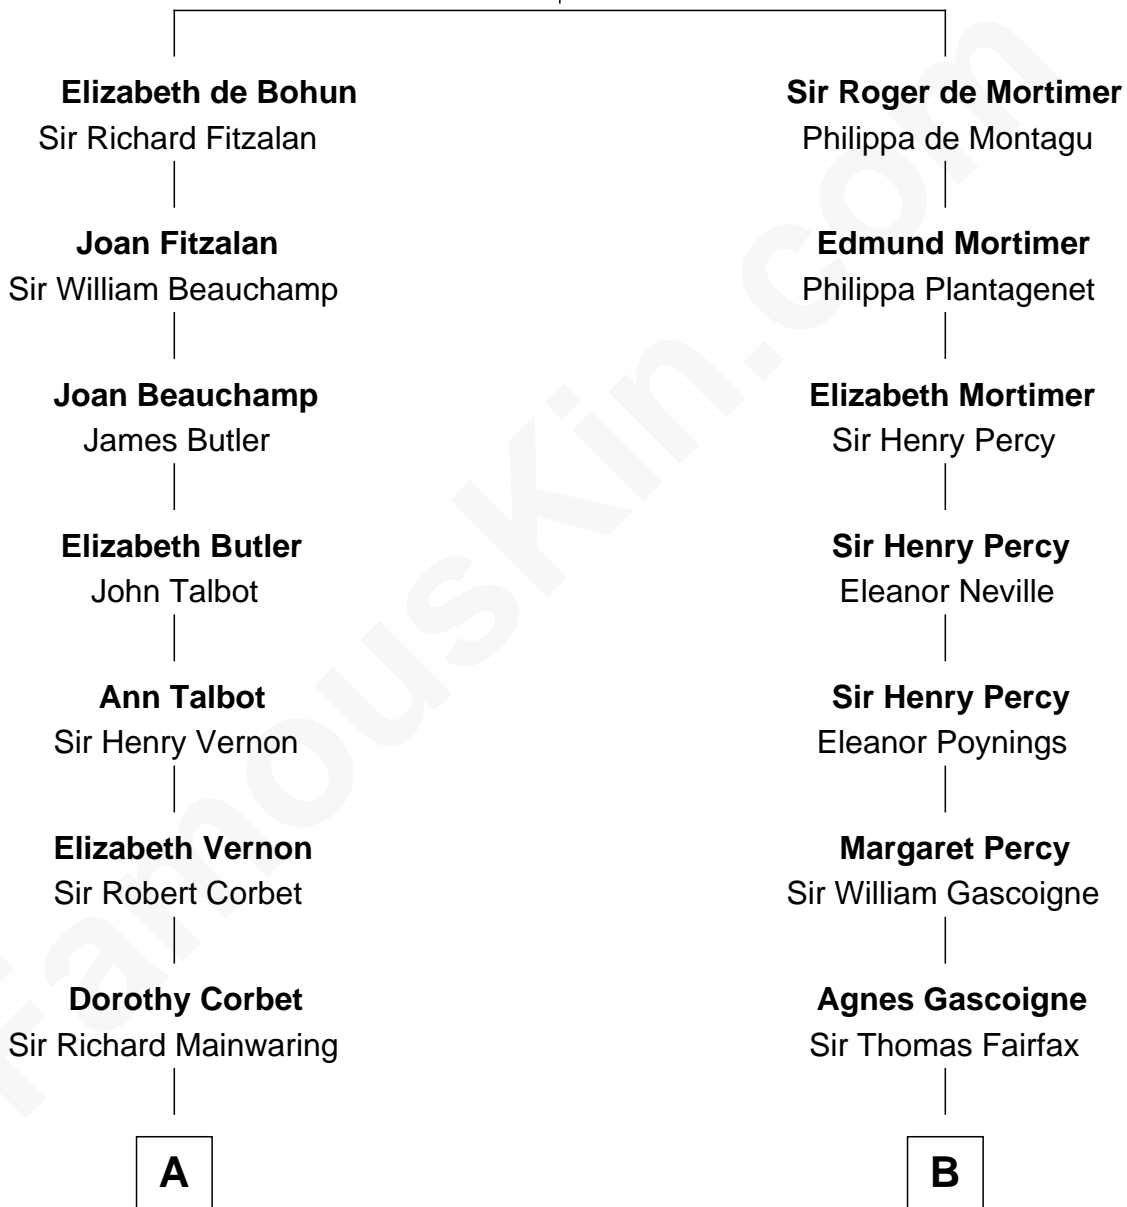

FamousKin.com Relationship Chart of

Ileana Douglas

TV and Movie Actress

20th cousin 1 time removed of

Phoebe Waller-Bridge

Theatre, TV and Movie Actress

Elizabeth de Badlesmere

with husband
Sir William de Bohun

with husband
Sir Edmund Mortimer

C

Lena Priscilla Shackelford
Edouard Gregory Hesselberg

Melvyn Edouard Hesselberg
Rosalind Hightower

Gregory Hesselberg
Joan Georgescu

Illeana Douglas
TV and Movie Actress

D