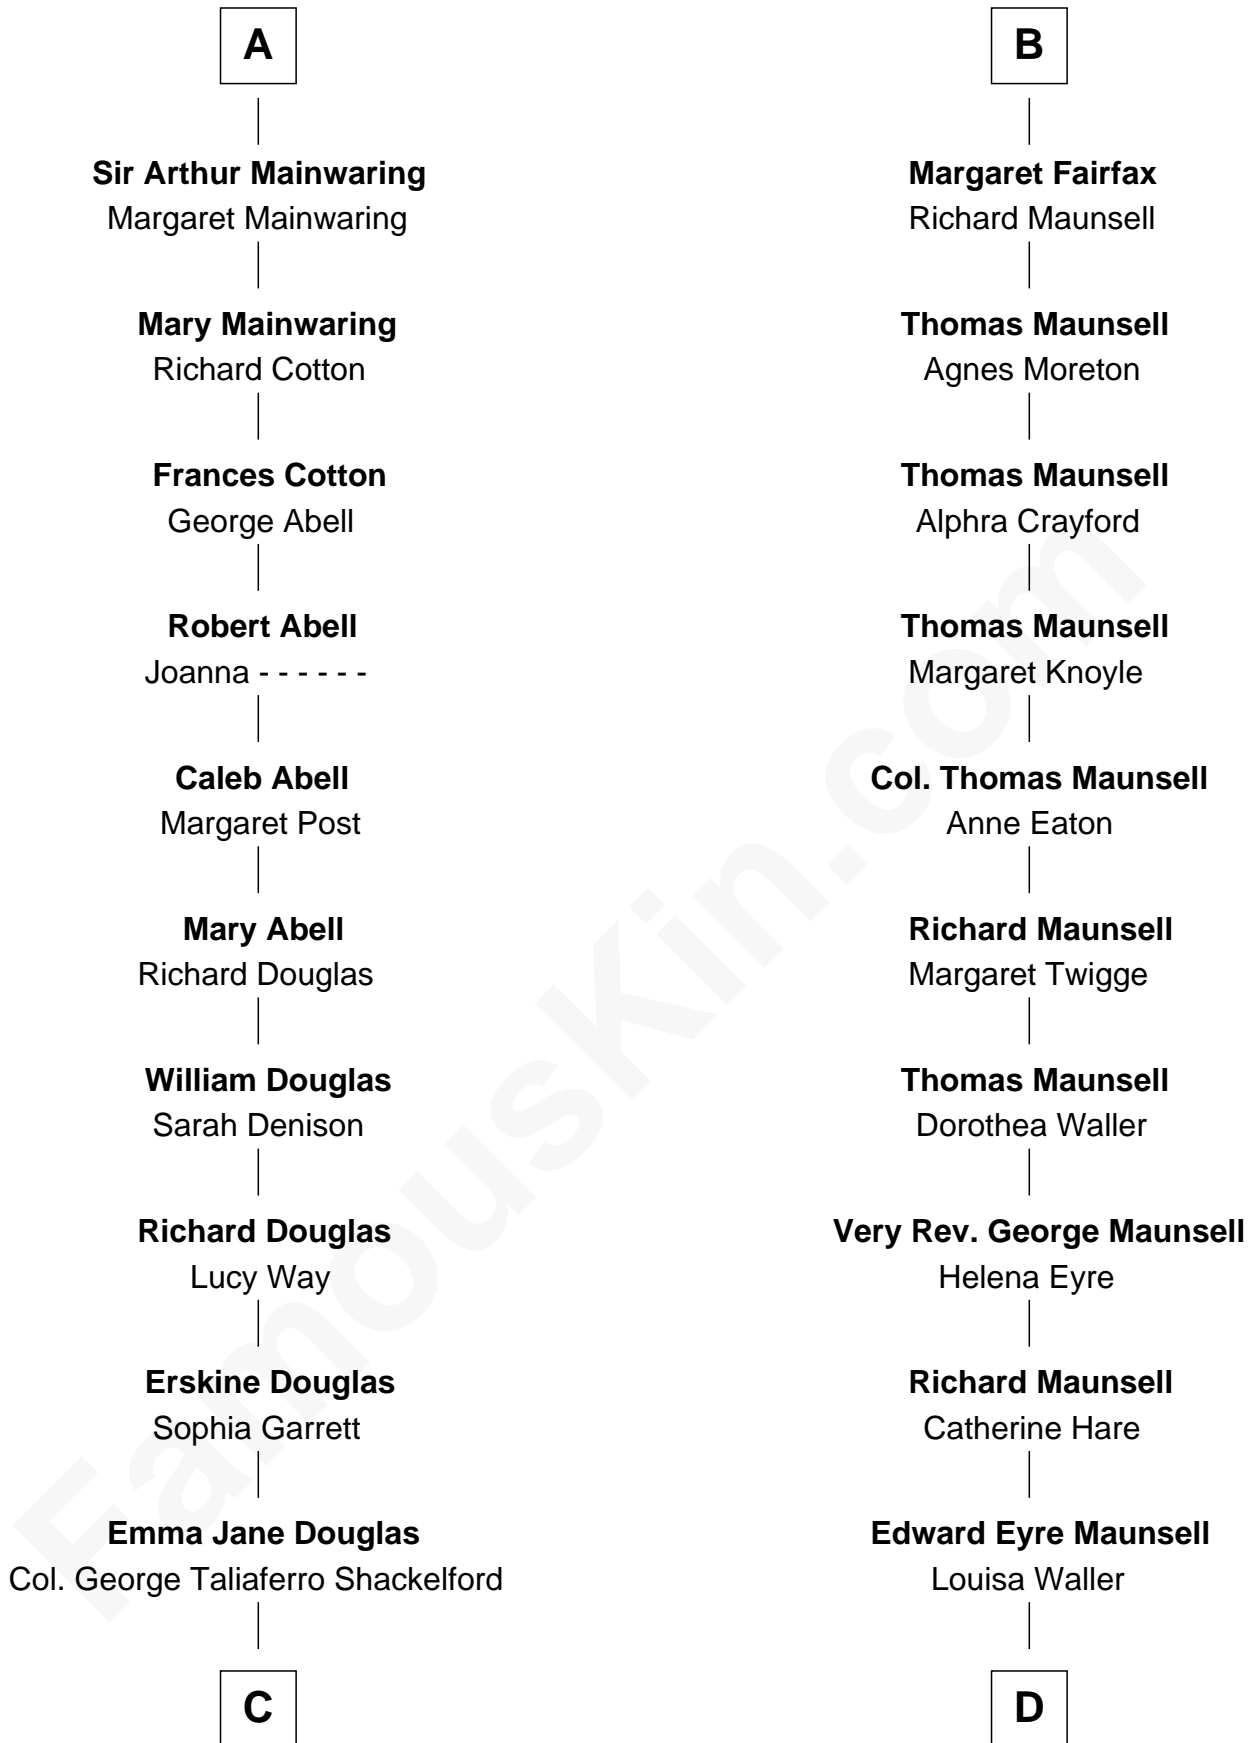

FamousKin.com Relationship Chart of

Ileana Douglas

TV and Movie Actress

20th cousin 1 time removed of

Phoebe Waller-Bridge

Theatre, TV and Movie Actress

Elizabeth de Badlesmere

with husband
Sir William de Bohun

with husband
Sir Edmund Mortimer

C

Lena Priscilla Shackelford
Edouard Gregory Hesselberg

Melvyn Edouard Hesselberg
Rosalind Hightower

Gregory Hesselberg
Joan Georgescu

Illeana Douglas
TV and Movie Actress

D