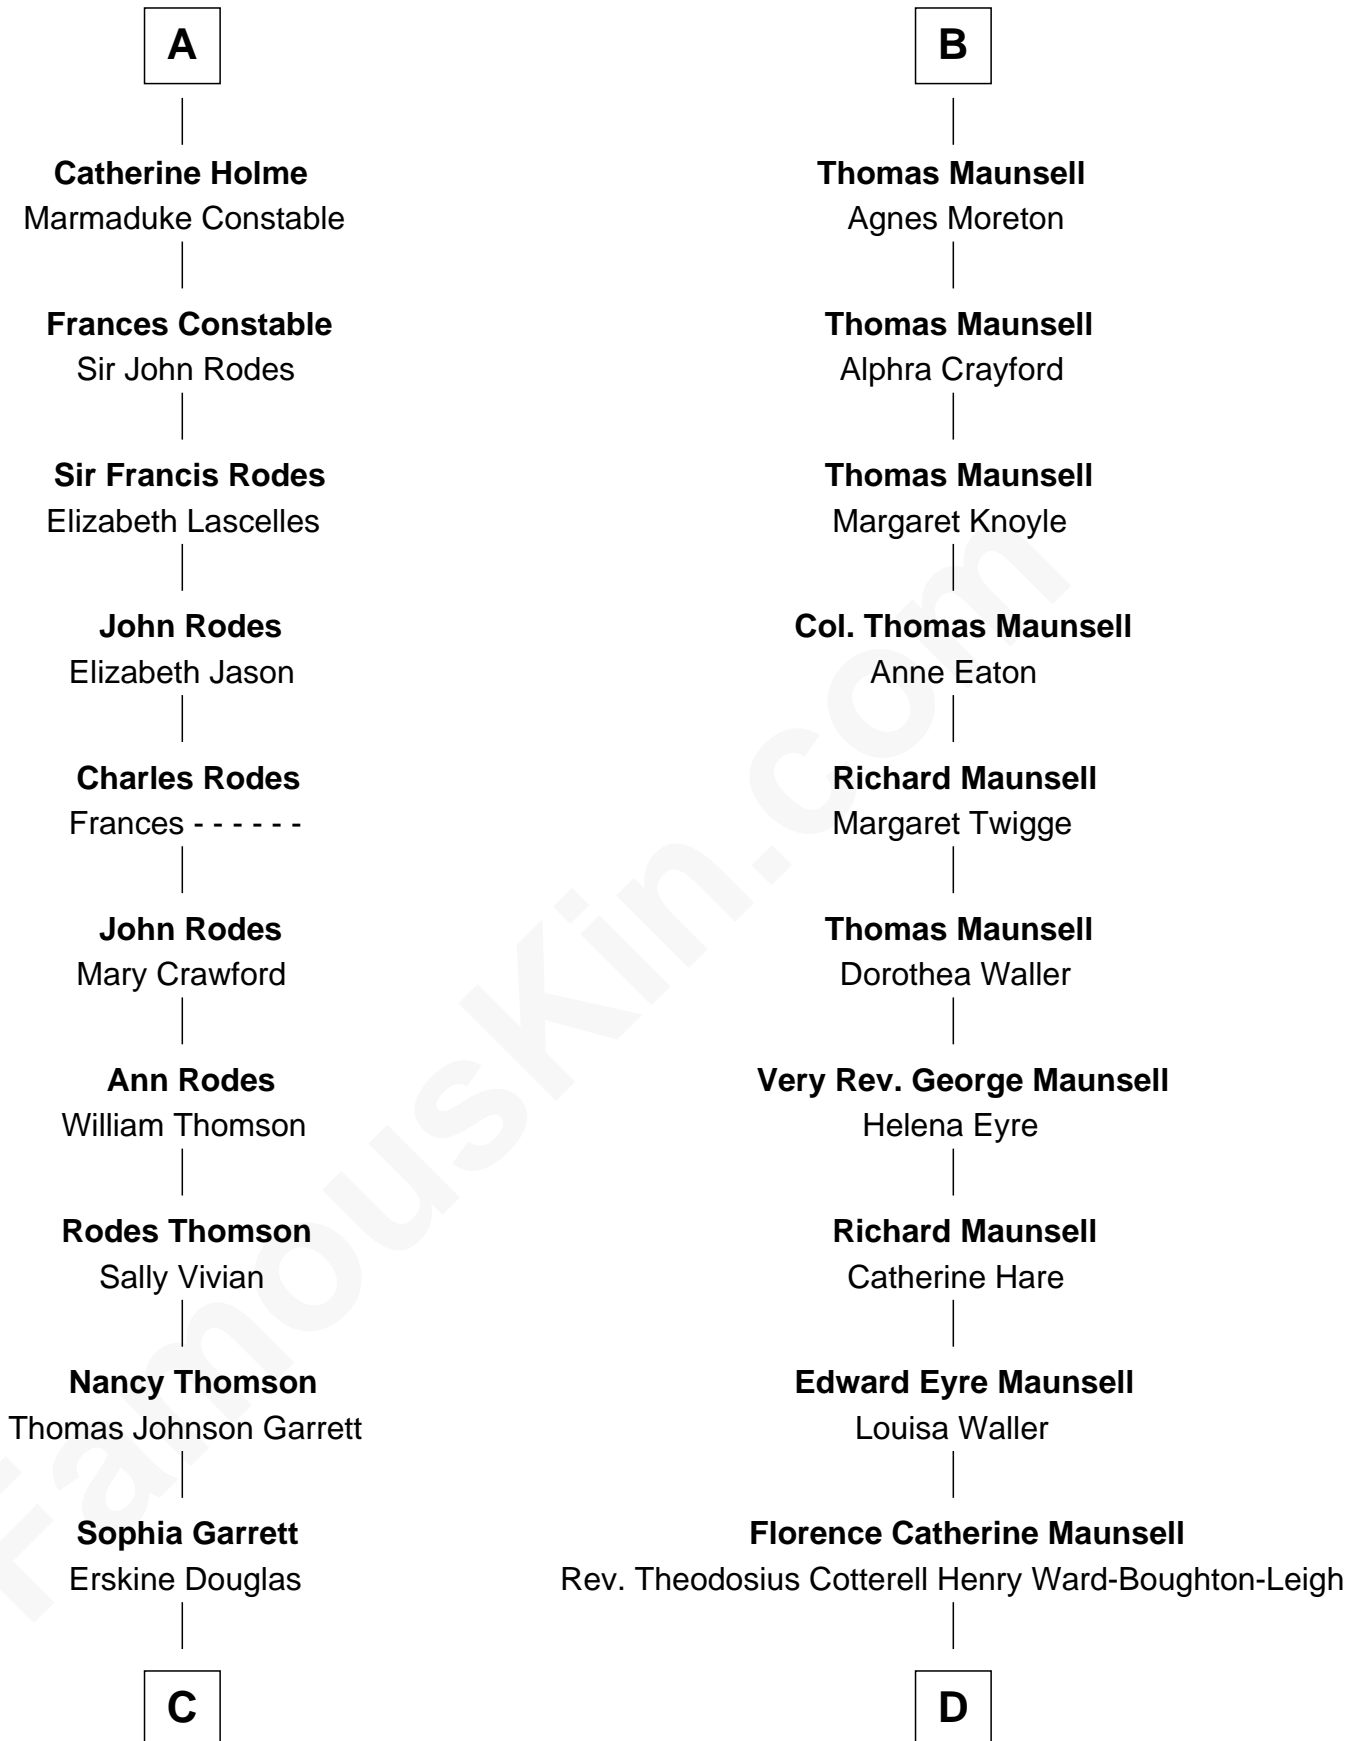

FamousKin.com Relationship Chart of

Ileana Douglas

TV and Movie Actress

20th cousin 1 time removed of

Phoebe Waller-Bridge

Theatre, TV and Movie Actress

Sir Hugh de Stafford
Philippa de Beauchamp

Katherine de Stafford

Michael de la Pole

Isabel de la Pole

Thomas Morley

Anne Morley

Sir John Hastings

Elizabeth Hastings

Sir Robert Hildyard

Sir Piers Hildyard

Ralph de Neville

Mary Ferrers

John Neville

Elizabeth Newmarch

Jane de Neville

Sir William Gascoigne

Sir William Gascoigne

Margaret Percy

Agnes Gascoigne

Sir Thomas Fairfax

Margaret Fairfax

Richard Maunsell

B

C

Emma Jane Douglas
Col. George Taliaferro Shackelford

Lena Priscilla Shackelford
Edouard Gregory Hesselberg