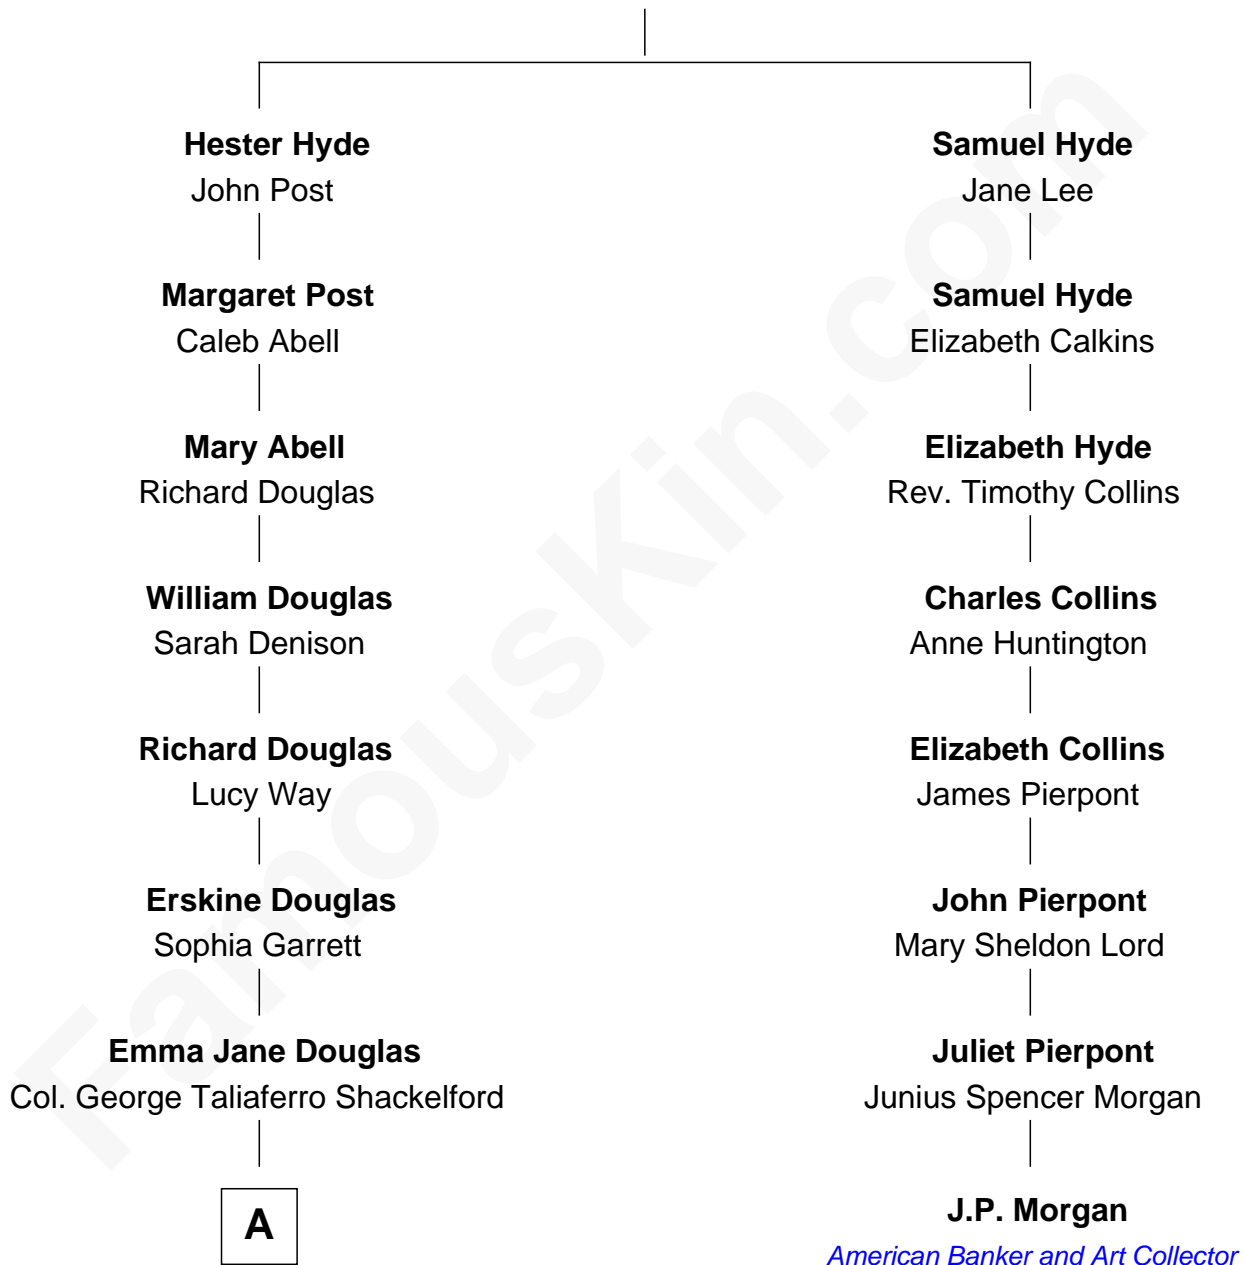

FamousKin.com Relationship Chart of

Illeana Douglas

TV and Movie Actress

7th cousin 3 times removed of

J.P. Morgan

American Banker and Art Collector

William Hyde

A

—
Lena Priscilla Shackelford
Edouard Gregory Hesselberg

—
Melvyn Edouard Hesselberg
Rosalind Hightower

—
Gregory Hesselberg
Joan Georgescu

—
Illeana Douglas
TV and Movie Actress

FamousKin.com