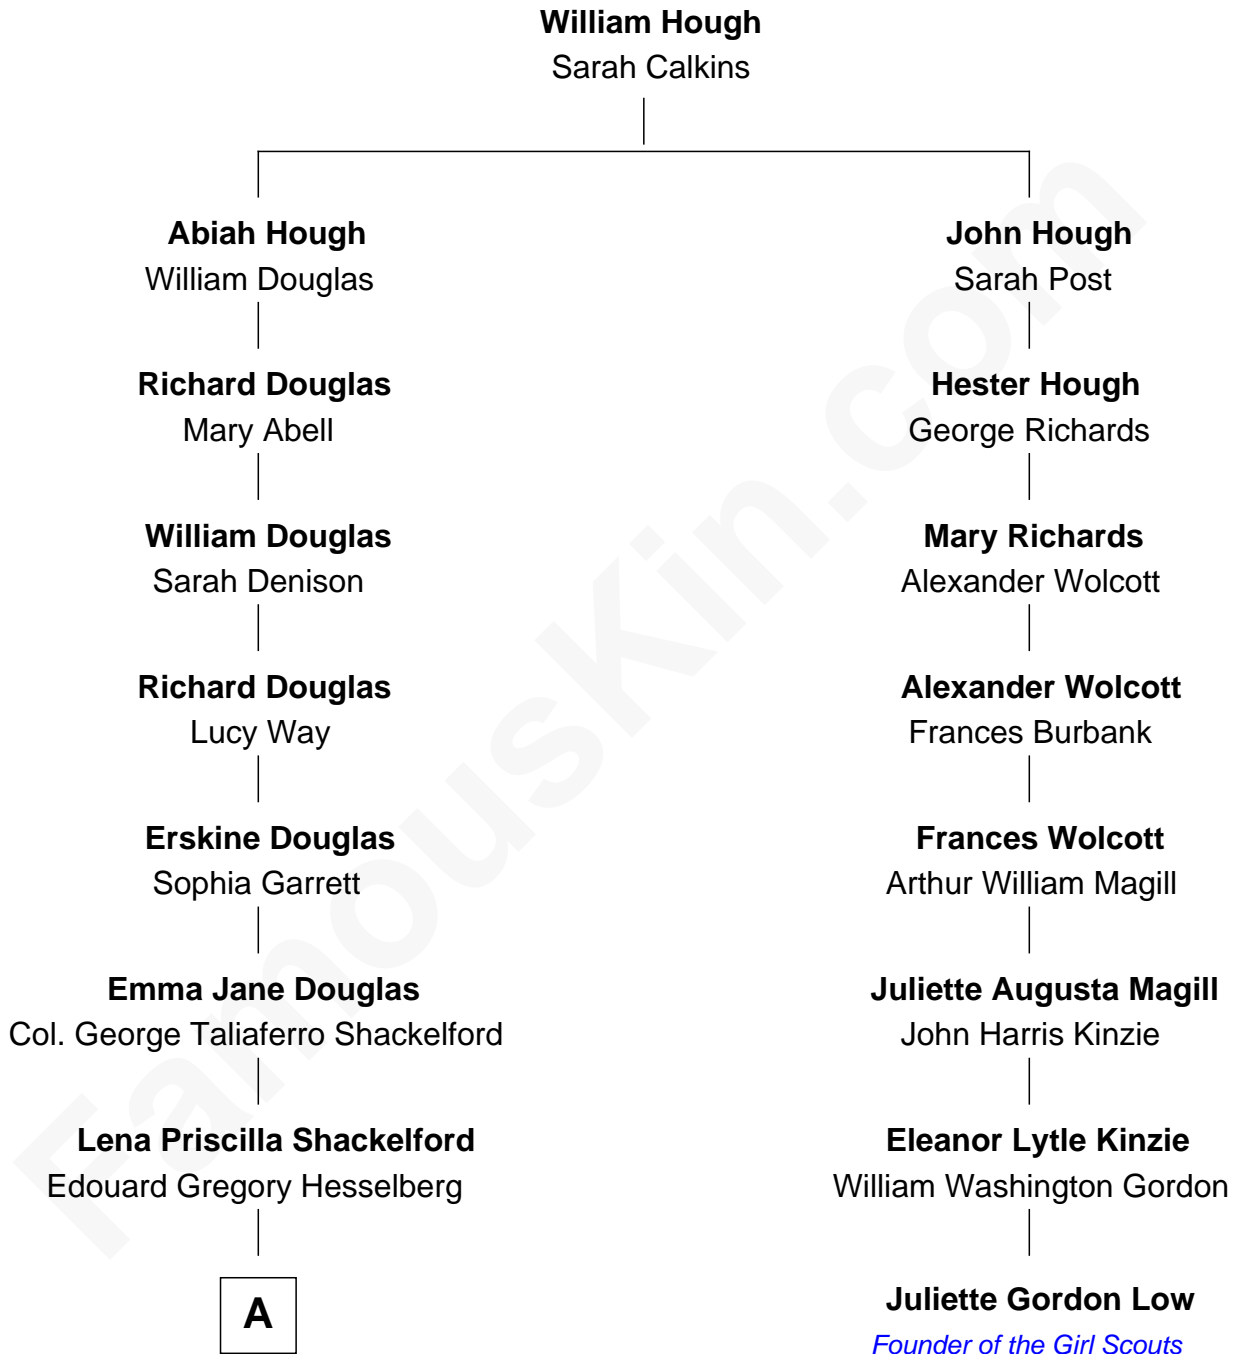

FamousKin.com Relationship Chart of

Illeana Douglas

TV and Movie Actress

7th cousin 2 times removed of

Juliette Gordon Low

Founder of the Girl Scouts

A

—
Melvyn Edouard Hesselberg

Rosalind Hightower

—
Gregory Hesselberg

Joan Georgescu

—
Illeana Douglas

TV and Movie Actress

FamousKin.com