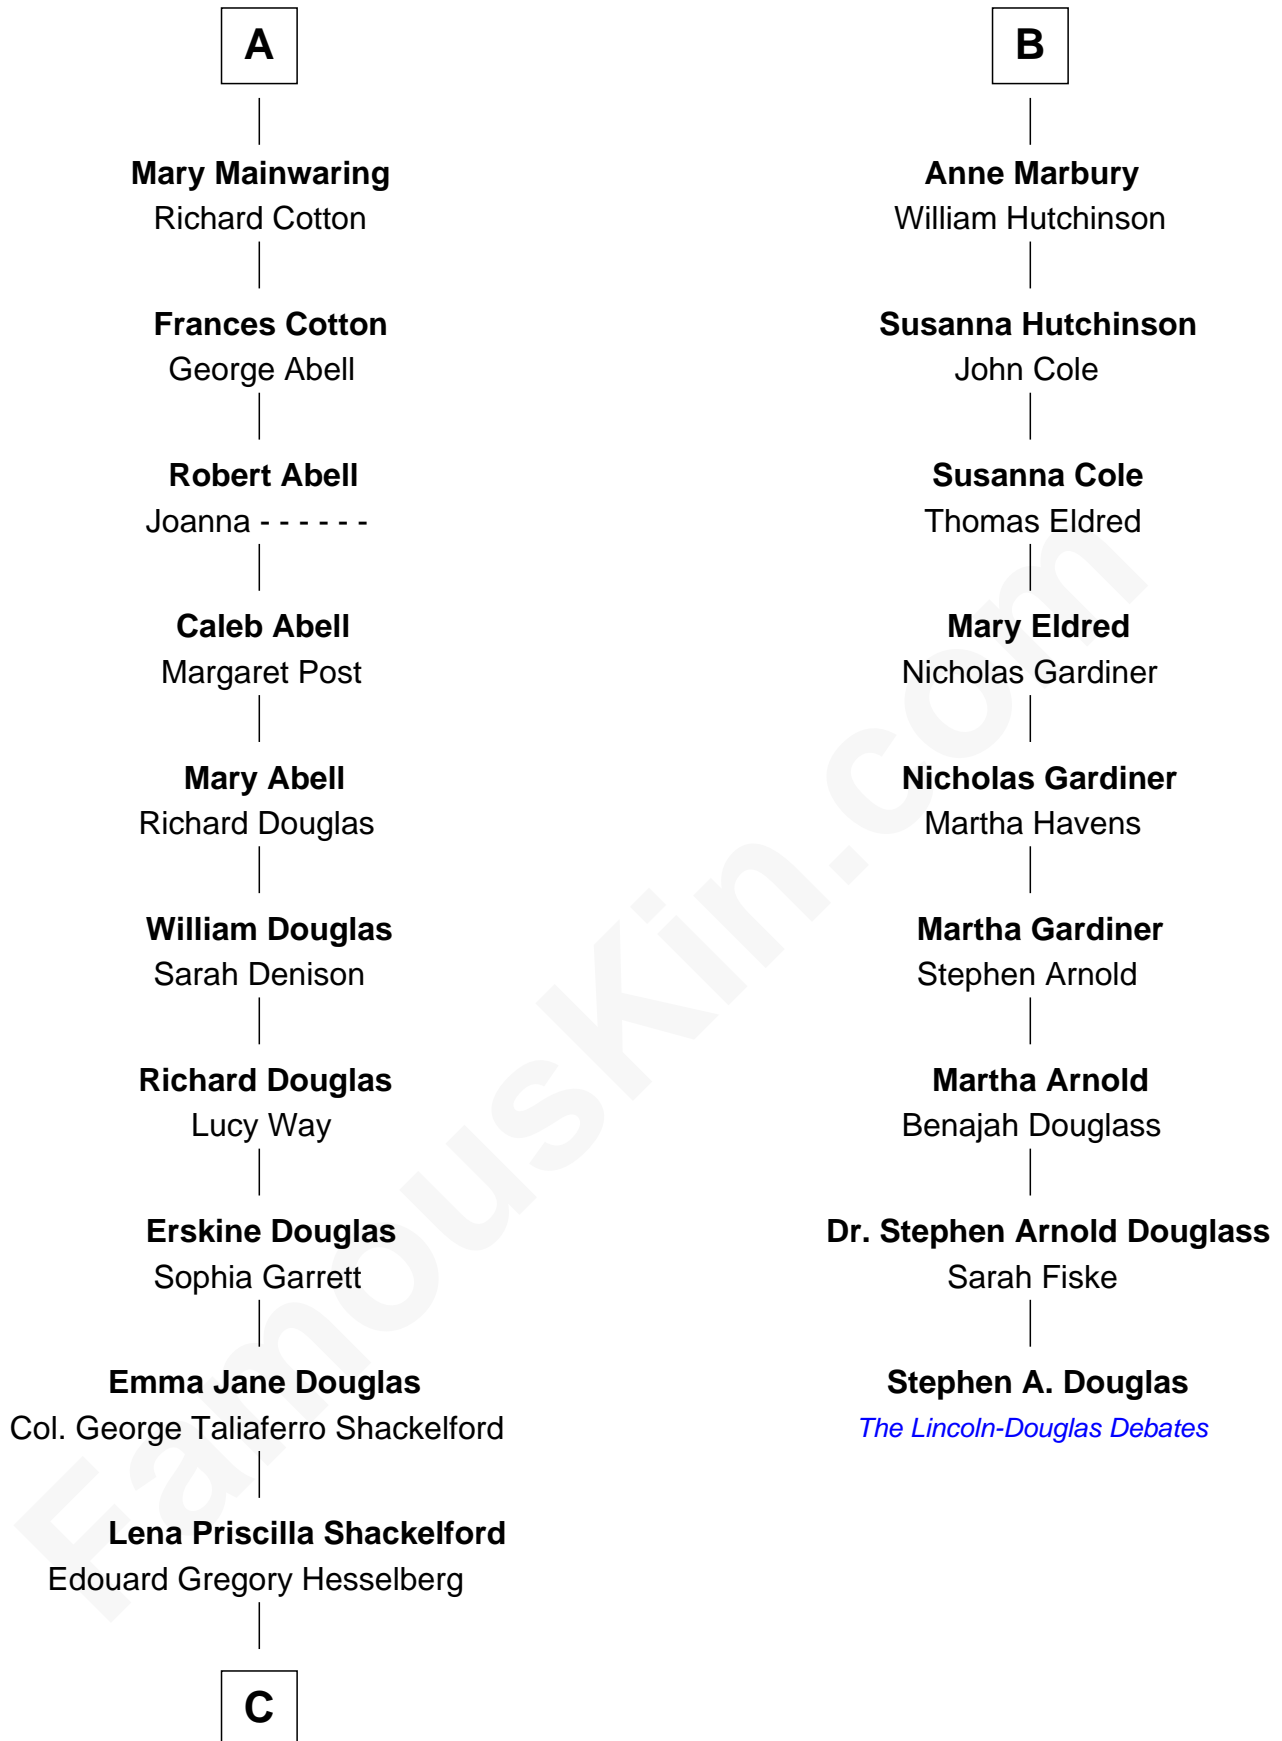

FamousKin.com Relationship Chart of

Illeana Douglas

TV and Movie Actress

15th cousin 4 times removed of

Stephen A. Douglas

Participated in Lincoln-Douglas Debates

Robert de Ferrers
Margaret Despencer

Sir Edmund Ferrers
Ellen Roche

B

C

—
Melvyn Edouard Hesselberg

Rosalind Hightower

—
Gregory Hesselberg

Joan Georgescu

—
Illeana Douglas

TV and Movie Actress