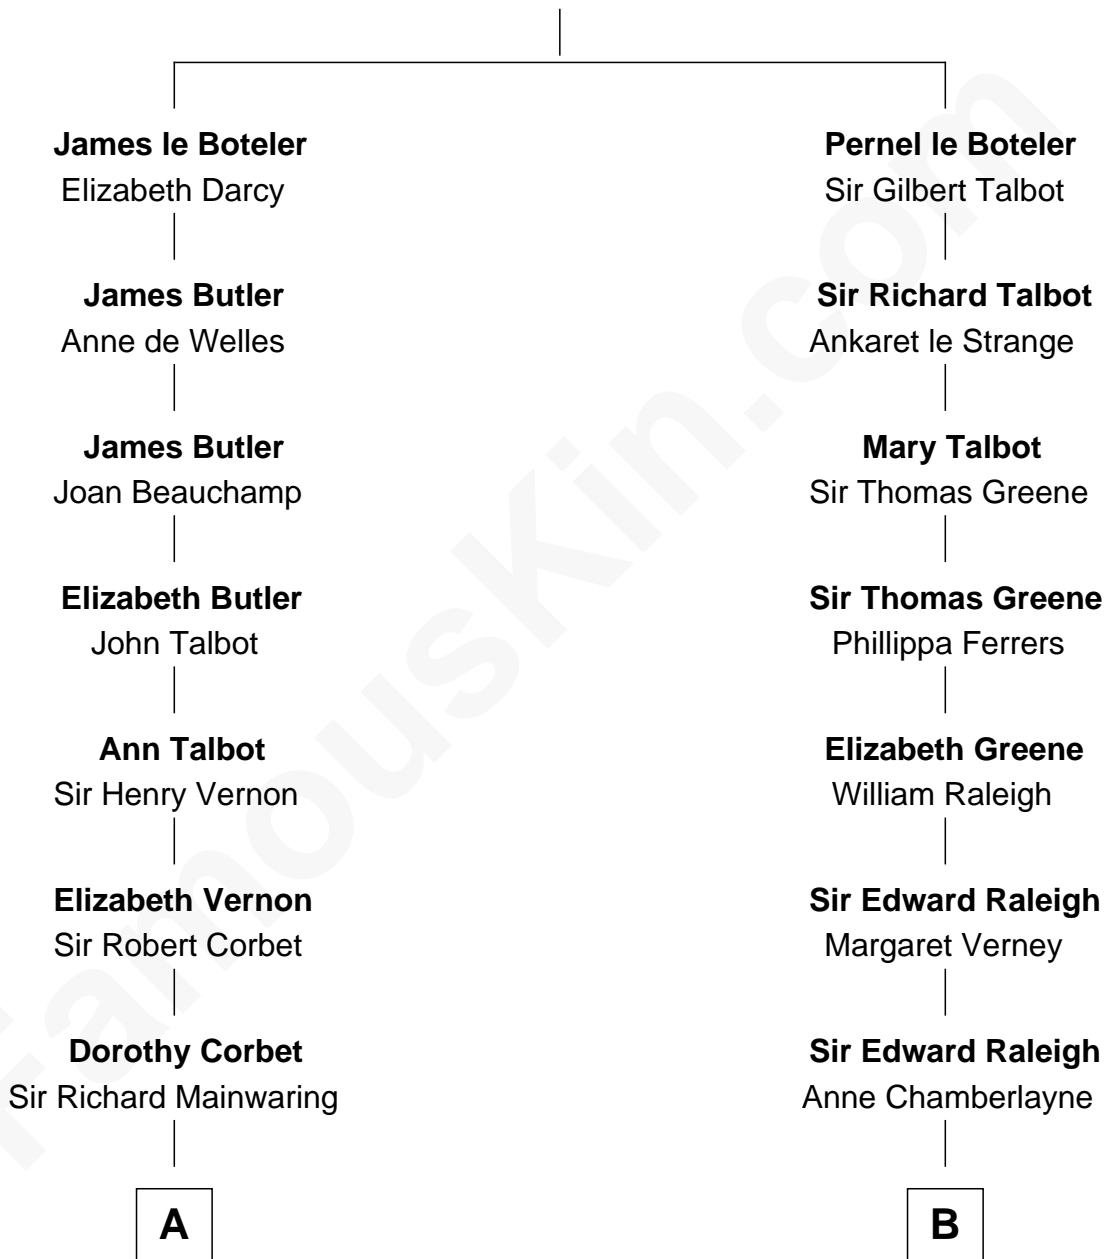

FamousKin.com Relationship Chart of

Illeana Douglas

TV and Movie Actress

18th cousin 2 times removed of

Stephen A. Douglas

Participated in Lincoln-Douglas Debates

Sir James le Boteler

Eleanor de Bohun

C

Lena Priscilla Shackelford
Edouard Gregory Hesselberg

Melvyn Edouard Hesselberg
Rosalind Hightower

Gregory Hesselberg
Joan Georgescu

Illeana Douglas
TV and Movie Actress

D

Dr. Stephen Arnold Douglass
Sarah Fiske