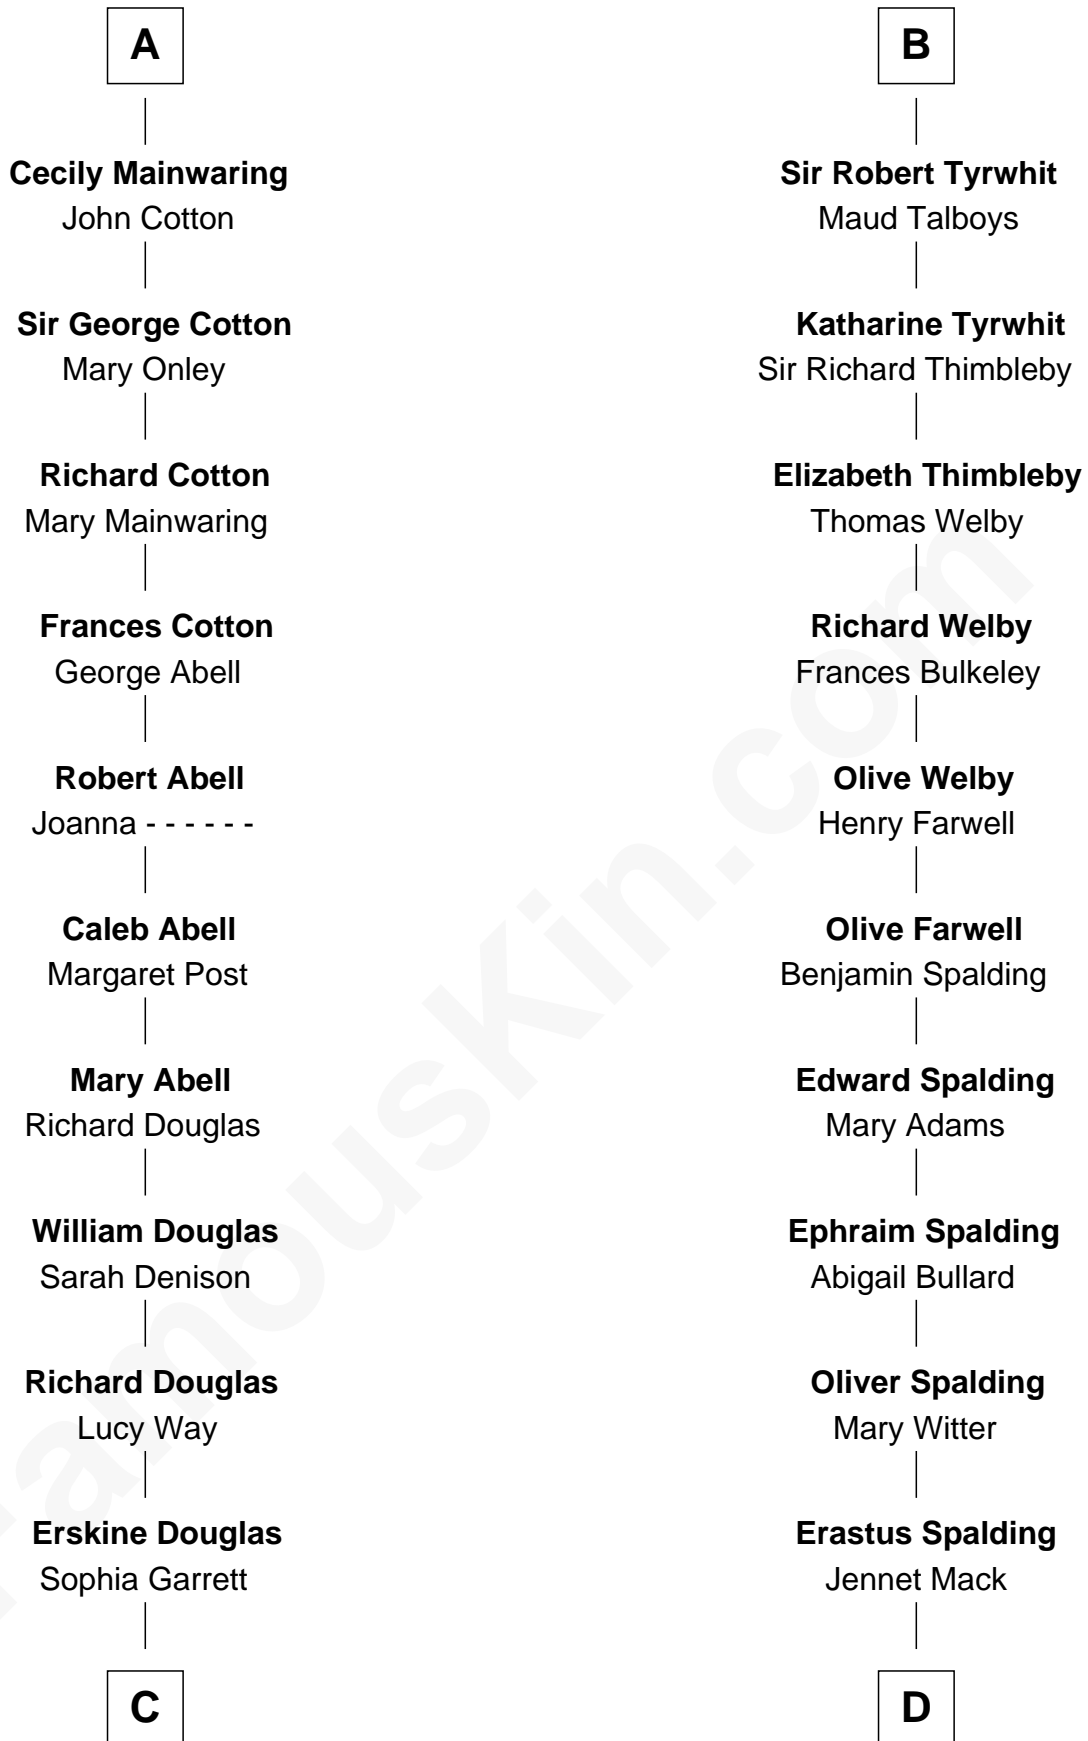

# FamousKin.com Relationship Chart of

**Ileana Douglas**

*TV and Movie Actress*

20th cousin 1 time removed of

**Katharine Hepburn**

*Movie Actress*

**Sir Ralph de Goushill**

Hawise FitzWarin

Sir Philip le Despencer

**Sir Philip le Despencer**

Joan de Cobham

**Sir Philip le Despencer**

Elizabeth - - - - -

**Sir Philip le Despencer**

Elizabeth de Tibetot

**Margery Despencer**

Sir Roger Wentworth

**Agnes Wentworth**

Sir Robert Constable

**Anne Constable**

William Tyrwhit

**B**

**C**

**Emma Jane Douglas**  
Col. George Taliaferro Shackelford

**Lena Priscilla Shackelford**  
Edouard Gregory Hesselberg

**Melvyn Edouard Hesselberg**  
Rosalind Hightower

**Gregory Hesselberg**  
Joan Georgescu

**Illeana Douglas**  
*TV and Movie Actress*

**D**

**Martha Ann Spalding**  
Leman Benton Garlinghouse