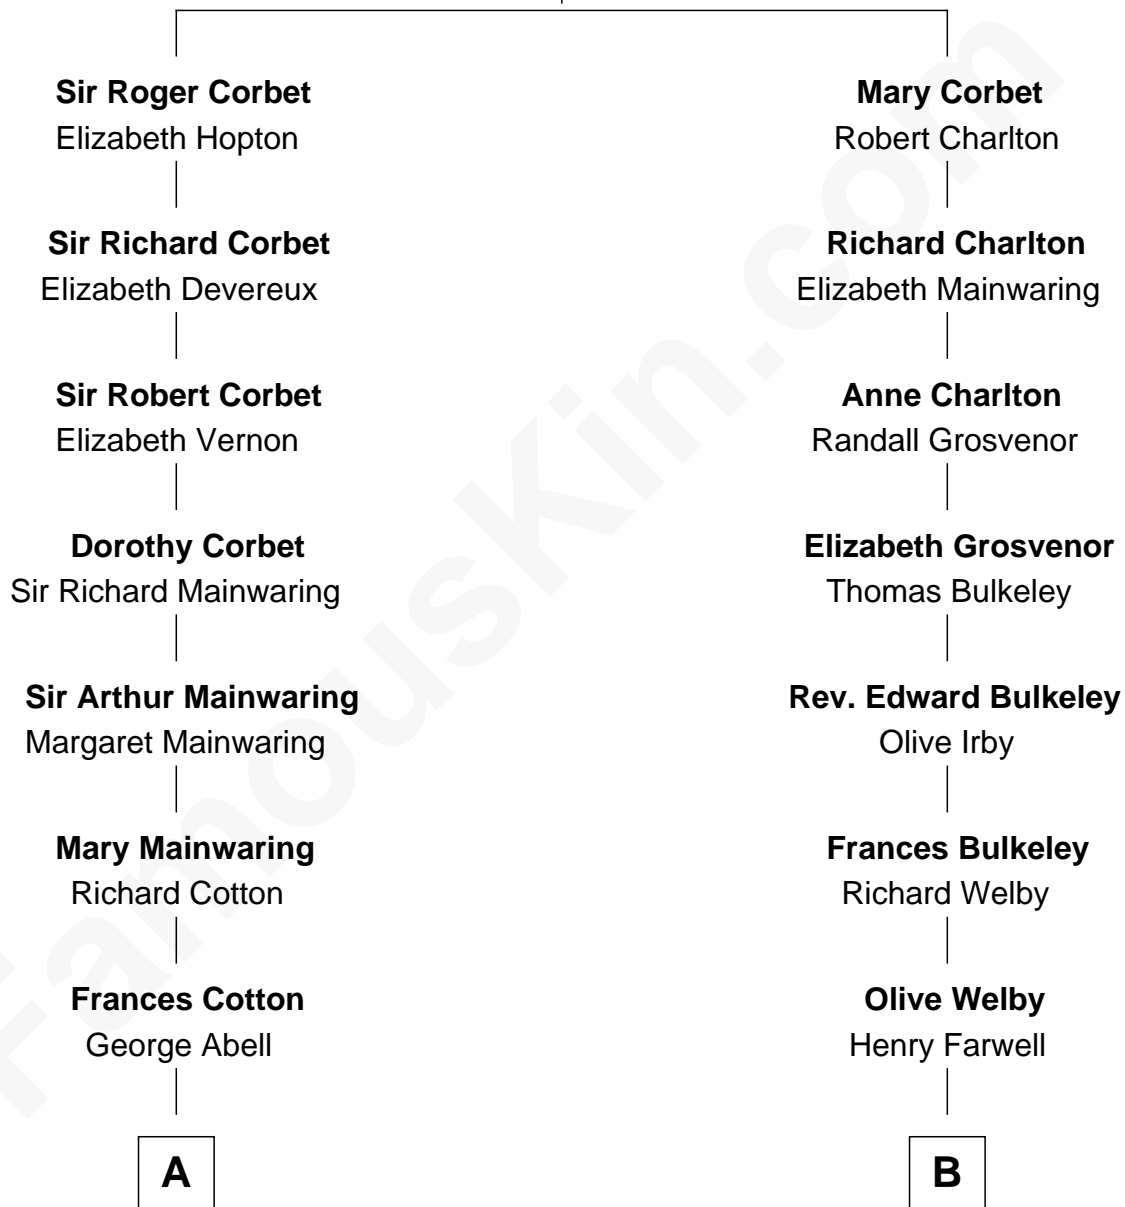

# FamousKin.com Relationship Chart of

**Ileana Douglas**

*TV and Movie Actress*

15th cousin 2 times removed of

**Katharine Hepburn**

*Movie Actress*

**Sir Robert Corbet**

Margaret - - - - -

**A**

**Robert Abell**  
Joanna - - - - -

**Caleb Abell**  
Margaret Post

**Mary Abell**  
Richard Douglas

**William Douglas**  
Sarah Denison

**Richard Douglas**  
Lucy Way

**Erskine Douglas**  
Sophia Garrett

**Emma Jane Douglas**  
Col. George Taliaferro Shackelford

**Lena Priscilla Shackelford**  
Edouard Gregory Hesselberg

**Melvyn Edouard Hesselberg**  
Rosalind Hightower

**Gregory Hesselberg**  
Joan Georgescu