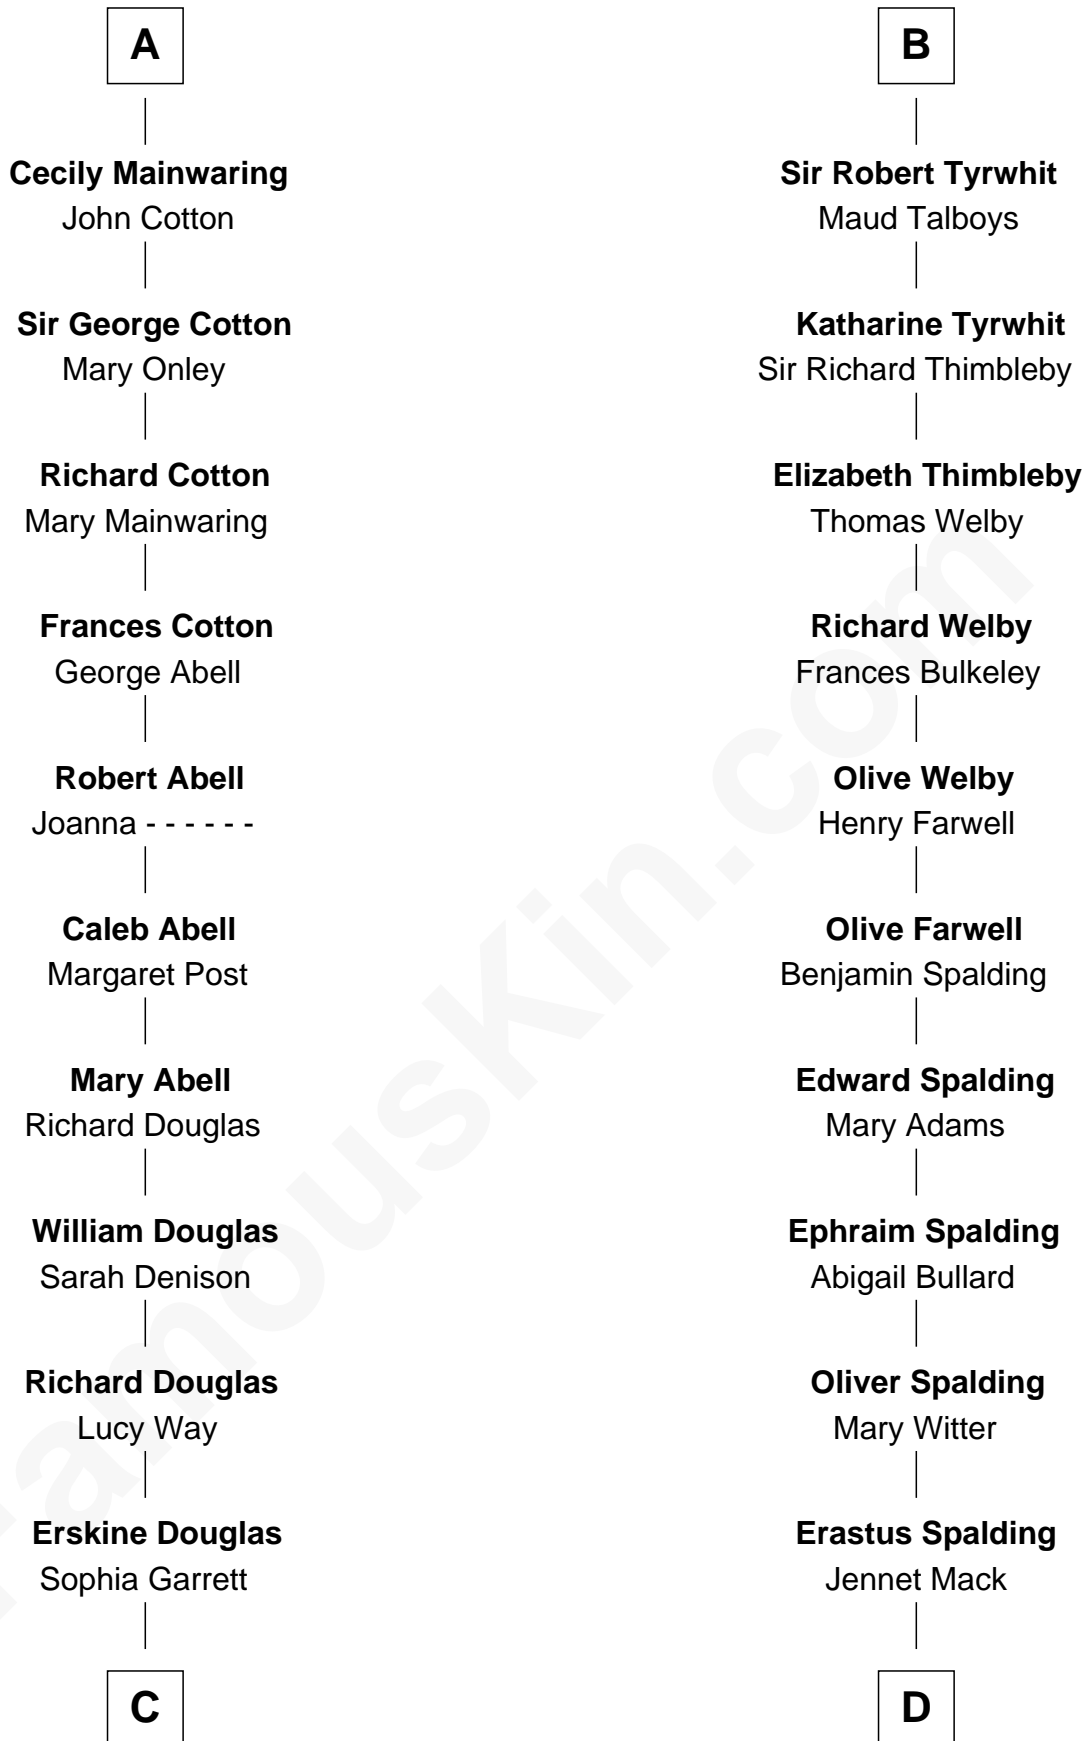

## Relationship Chart of

**Ileana Douglas**

*TV and Movie Actress*

20th cousin 1 time removed of

**Katharine Hepburn**

*Movie Actress*

**Sir Hugh le Despencer**

Isabella de Beauchamp

Margaret de Goushill

**Sir Philip le Despencer**

Joan de Cobham

**Sir Philip le Despencer**

Elizabeth - - - - -

**Sir Philip le Despencer**

Elizabeth de Tibetot

**Margery Despencer**

Sir Roger Wentworth

**Agnes Wentworth**

Sir Robert Constable

**Anne Constable**

William Tyrwhit

**B**

**C**

**Emma Jane Douglas**  
Col. George Taliaferro Shackelford

**Lena Priscilla Shackelford**  
Edouard Gregory Hesselberg

**Melvyn Edouard Hesselberg**  
Rosalind Hightower

**Gregory Hesselberg**  
Joan Georgescu

**Illeana Douglas**  
*TV and Movie Actress*

**D**

**Martha Ann Spalding**  
Leman Benton Garlinghouse