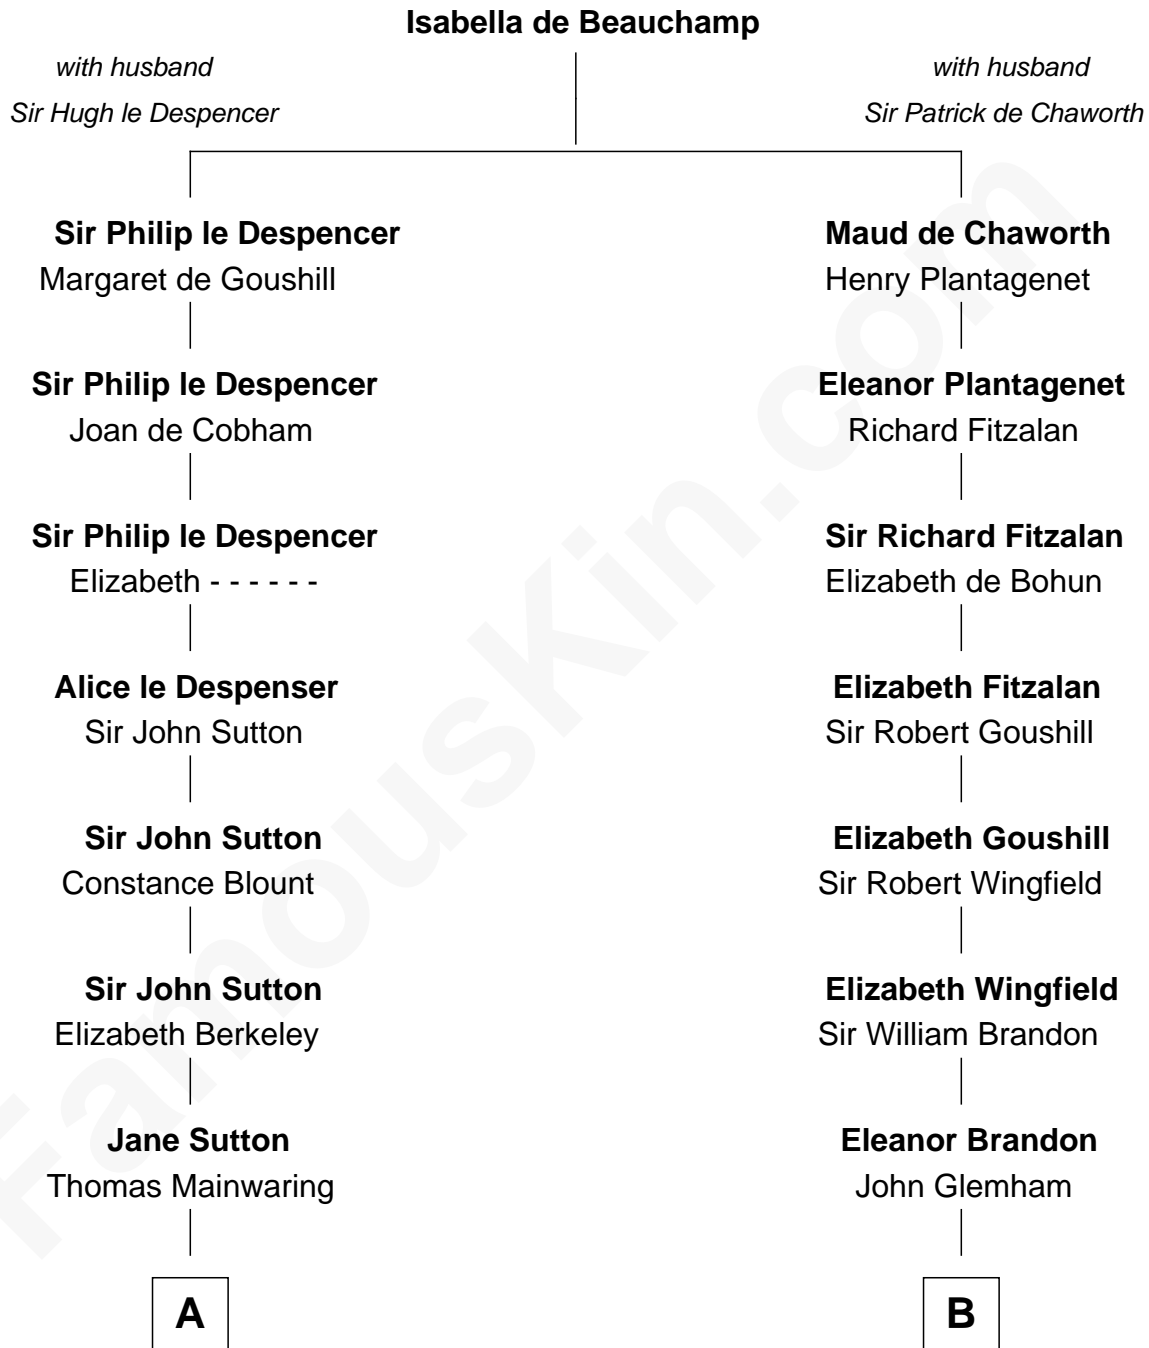

# FamousKin.com Relationship Chart of

**Illeana Douglas**

*TV and Movie Actress*

14th cousin 7 times removed of

**Roger Sherman**

*Signer of the Declaration of Independence*

**C**

—  
**Emma Jane Douglas**

Col. George Taliaferro Shackelford

—  
**Lena Priscilla Shackelford**

Edouard Gregory Hesselberg

—  
**Melvyn Edouard Hesselberg**

Rosalind Hightower

—  
**Gregory Hesselberg**

Joan Georgescu

—  
**Illeana Douglas**