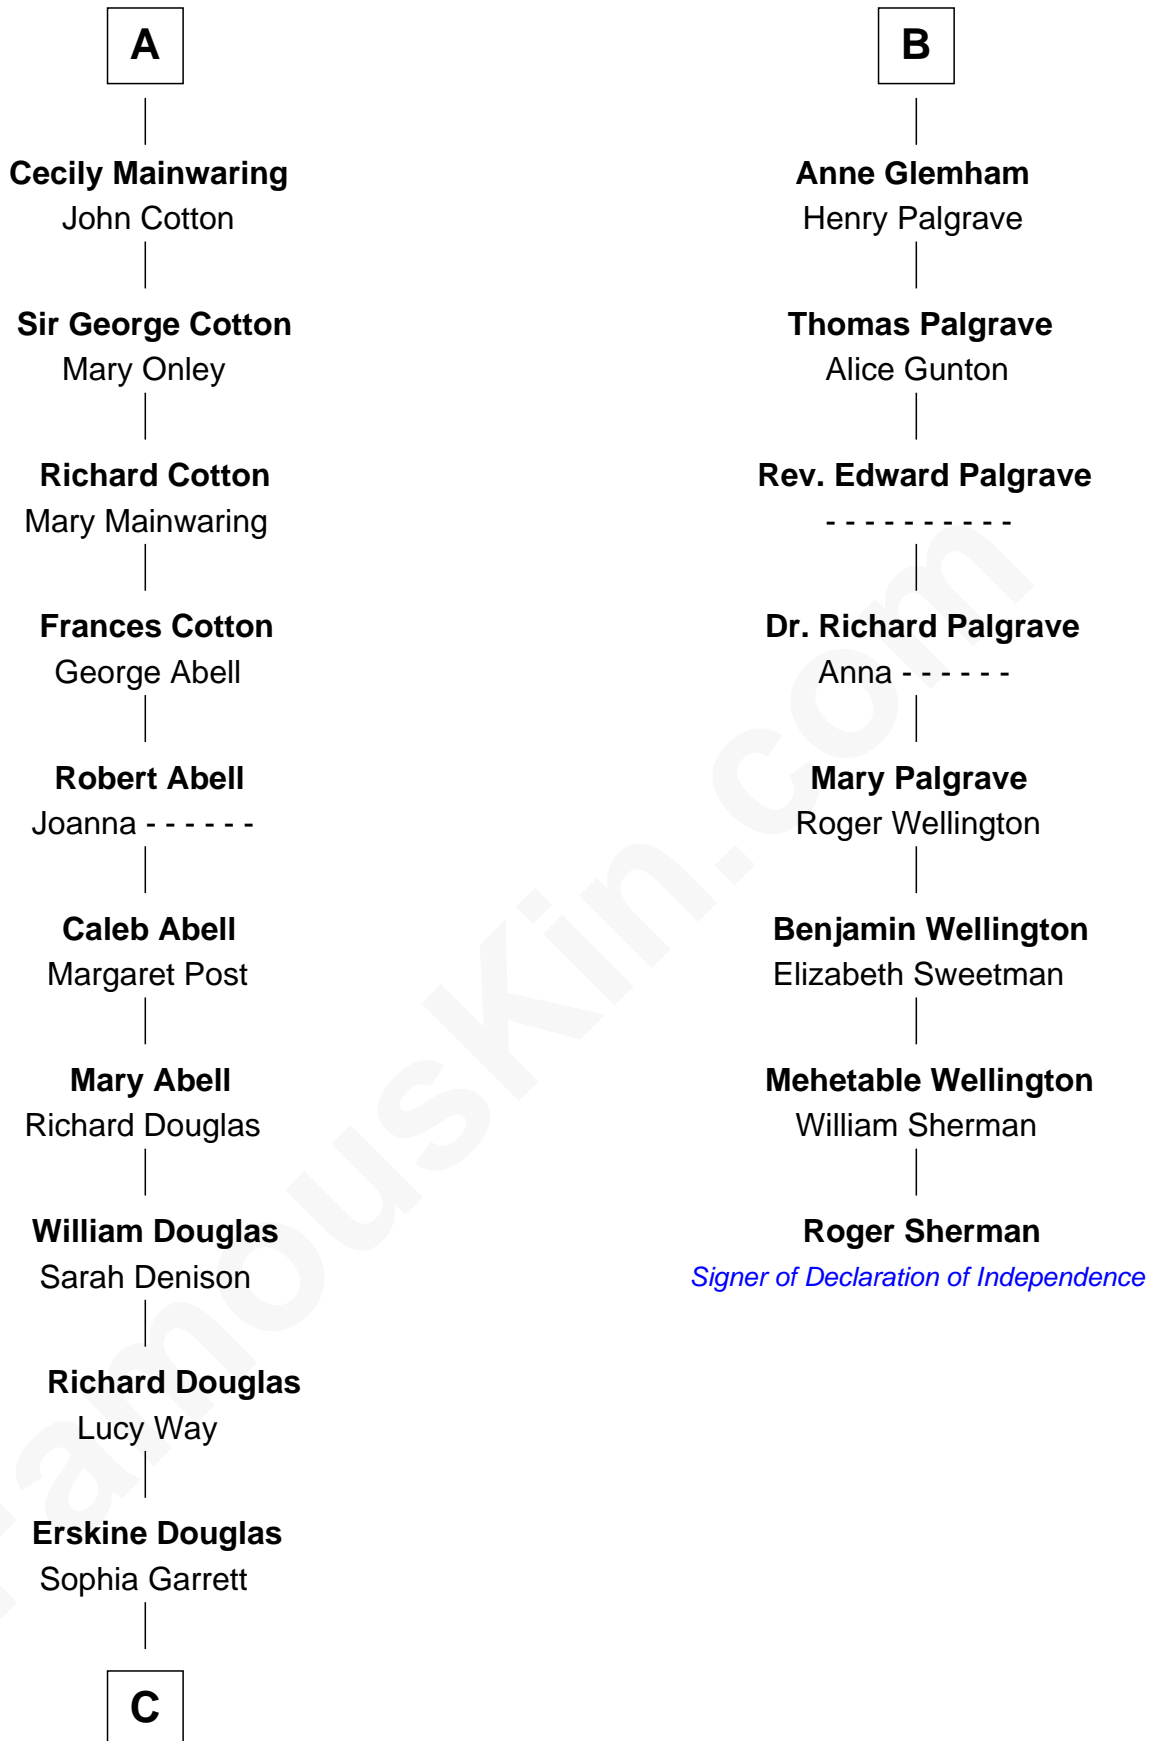

# FamousKin.com Relationship Chart of

**Illeana Douglas**

*TV and Movie Actress*

14th cousin 7 times removed of

**Roger Sherman**

*Signer of the Declaration of Independence*

**C**

—  
**Emma Jane Douglas**

Col. George Taliaferro Shackelford

—  
**Lena Priscilla Shackelford**

Edouard Gregory Hesselberg

—  
**Melvyn Edouard Hesselberg**

Rosalind Hightower

—  
**Gregory Hesselberg**

Joan Georgescu

—  
**Illeana Douglas**

*TV and Movie Actress*