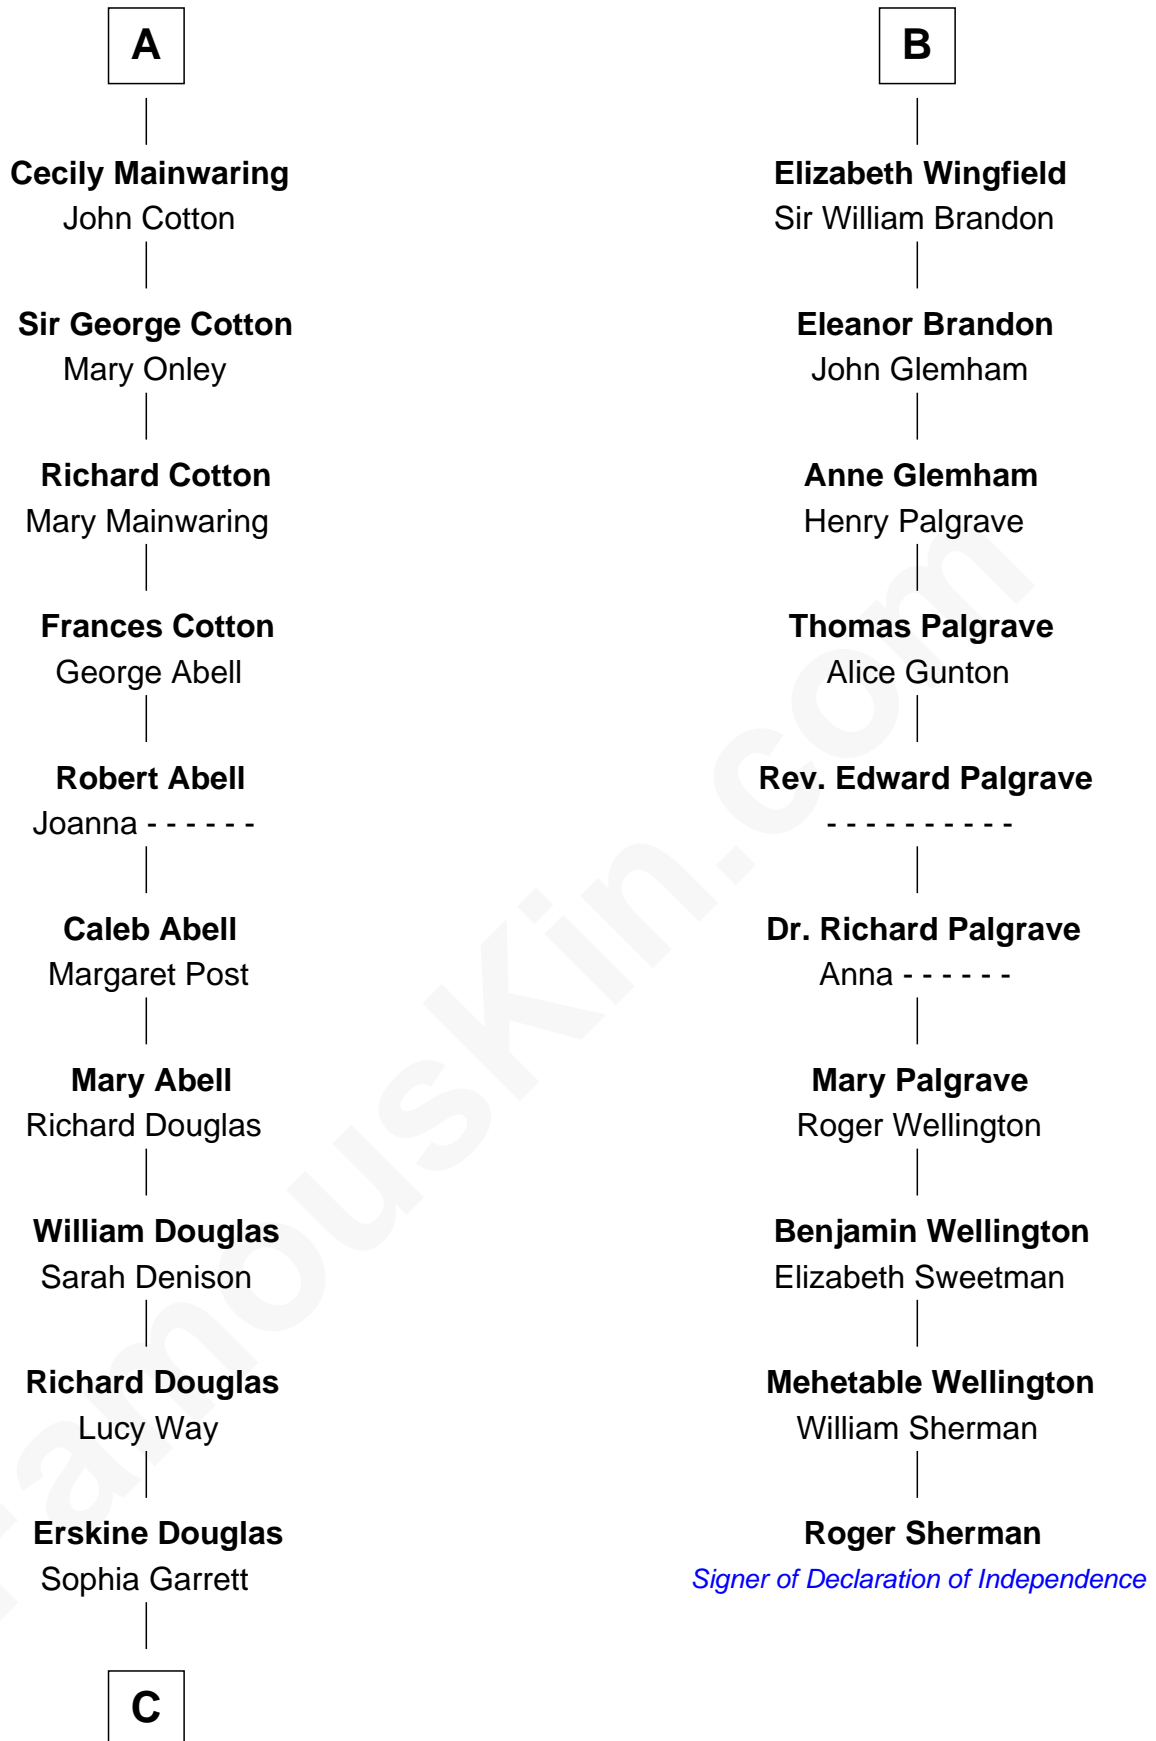

FamousKin.com Relationship Chart of

Illeana Douglas

TV and Movie Actress

16th cousin 5 times removed of

Roger Sherman

Signer of the Declaration of Independence

William de Braiose

Eva Marshal

Eve de Braiose
Sir William de Cantilupe

Milicent de Cantilupe
Eudo la Zouche

Eve la Zouche
Sir Maurice de Berkeley

Thomas de Berkeley
Katherine de Clyvedon

Sir John Berkeley
Elizabeth Betteshorne

Elizabeth Berkeley
Sir John Sutton

Jane Sutton
Thomas Mainwaring

A

Eleanor de Braiose
Sir Humphrey de Bohun

Humphrey de Bohun
Maud de Fiennes

Humphrey de Bohun
Elizabeth Plantagenet

Sir William de Bohun
Elizabeth de Badlesmere

Elizabeth de Bohun
Sir Richard Fitzalan

Elizabeth Fitzalan
Sir Robert Goushill

Elizabeth Goushill
Sir Robert Wingfield

B

C

—
Emma Jane Douglas
Col. George Taliaferro Shackelford

—
Lena Priscilla Shackelford
Edouard Gregory Hesselberg

—
Melvyn Edouard Hesselberg
Rosalind Hightower