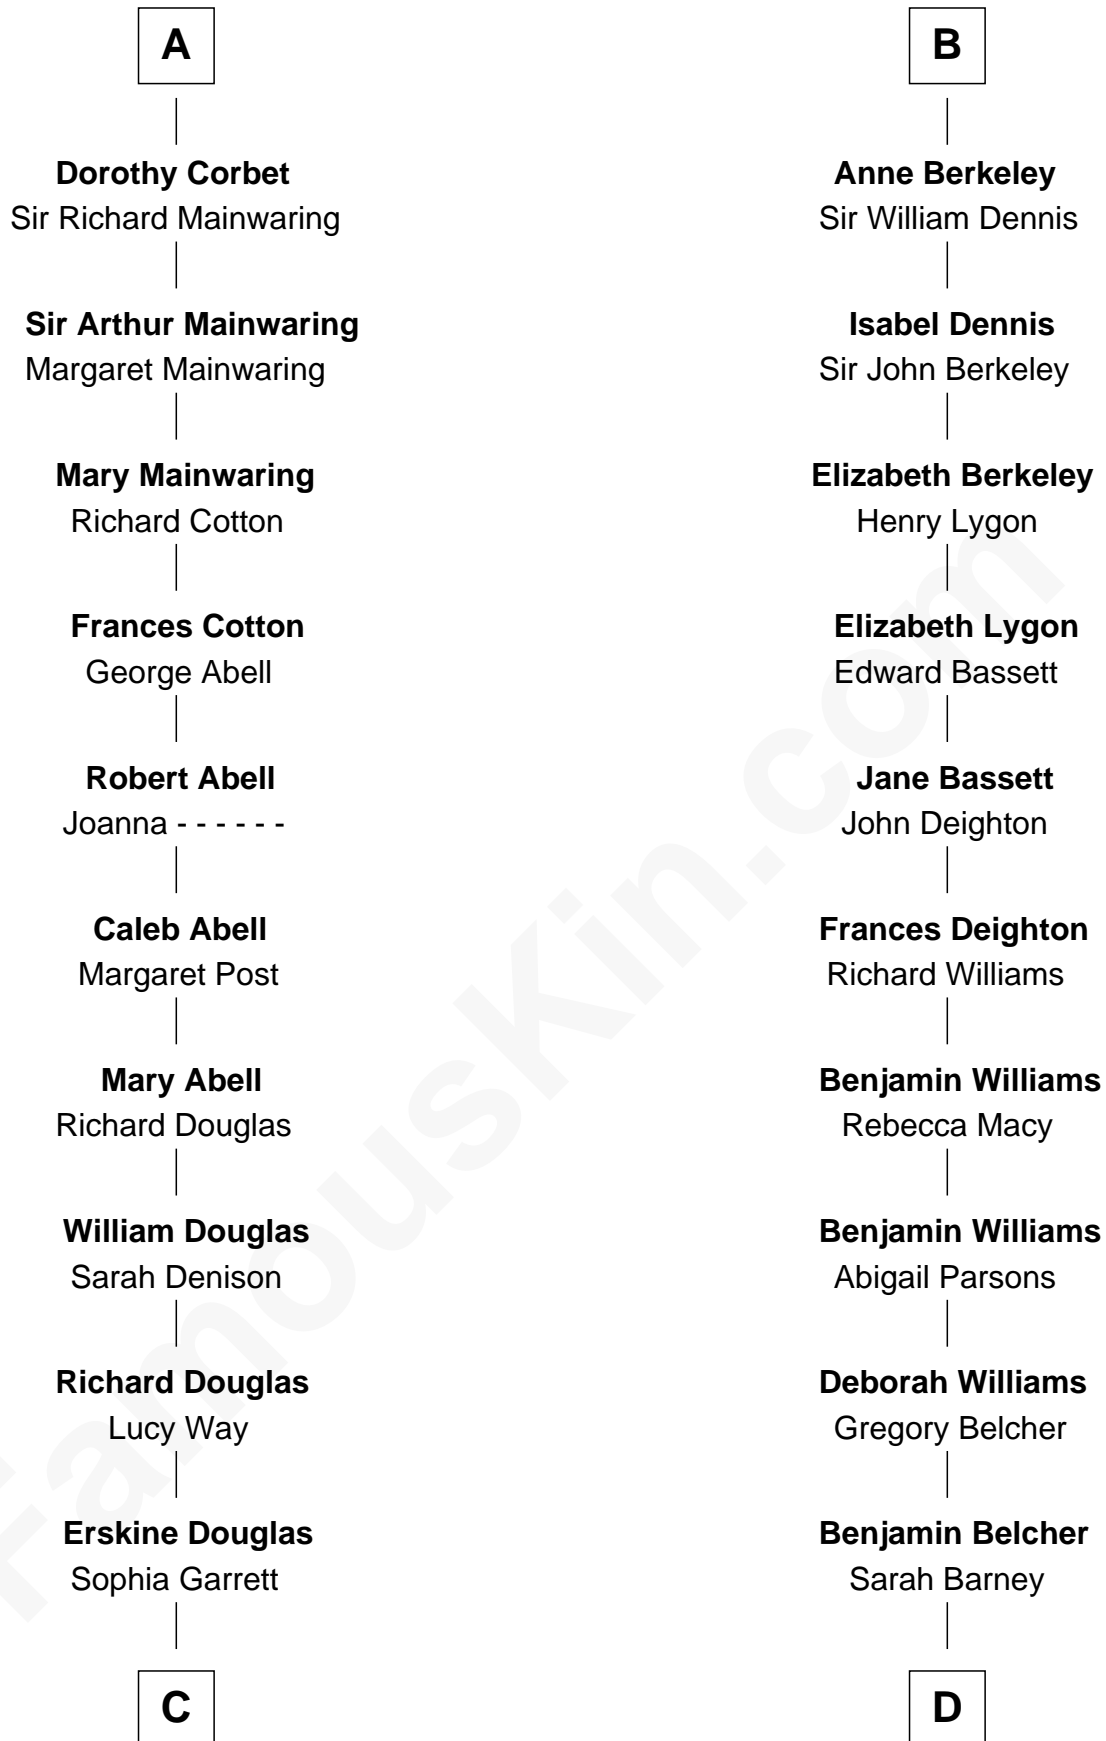

# FamousKin.com Relationship Chart of

**Ileana Douglas**

*TV and Movie Actress*

20th cousin 1 time removed of

**General Douglas MacArthur**

*U.S. Army - World War II*

**William de Beauchamp**

Maud FitzJohn

**C**

**Emma Jane Douglas**  
Col. George Taliaferro Shackelford

**Lena Priscilla Shackelford**  
Edouard Gregory Hesselberg

**Melvyn Edouard Hesselberg**  
Rosalind Hightower

**Gregory Hesselberg**  
Joan Georgescu

**Illeana Douglas**  
*TV and Movie Actress*

**D**

**Benjamin Barney Belcher**  
Olive - - - - -

**Aurelia Belcher**  
Arthur MacArthur

**Gen. Arthur MacArthur**  
Mary Pinckney Hardy

**General Douglas MacArthur**  
*U.S. Army - World War II*