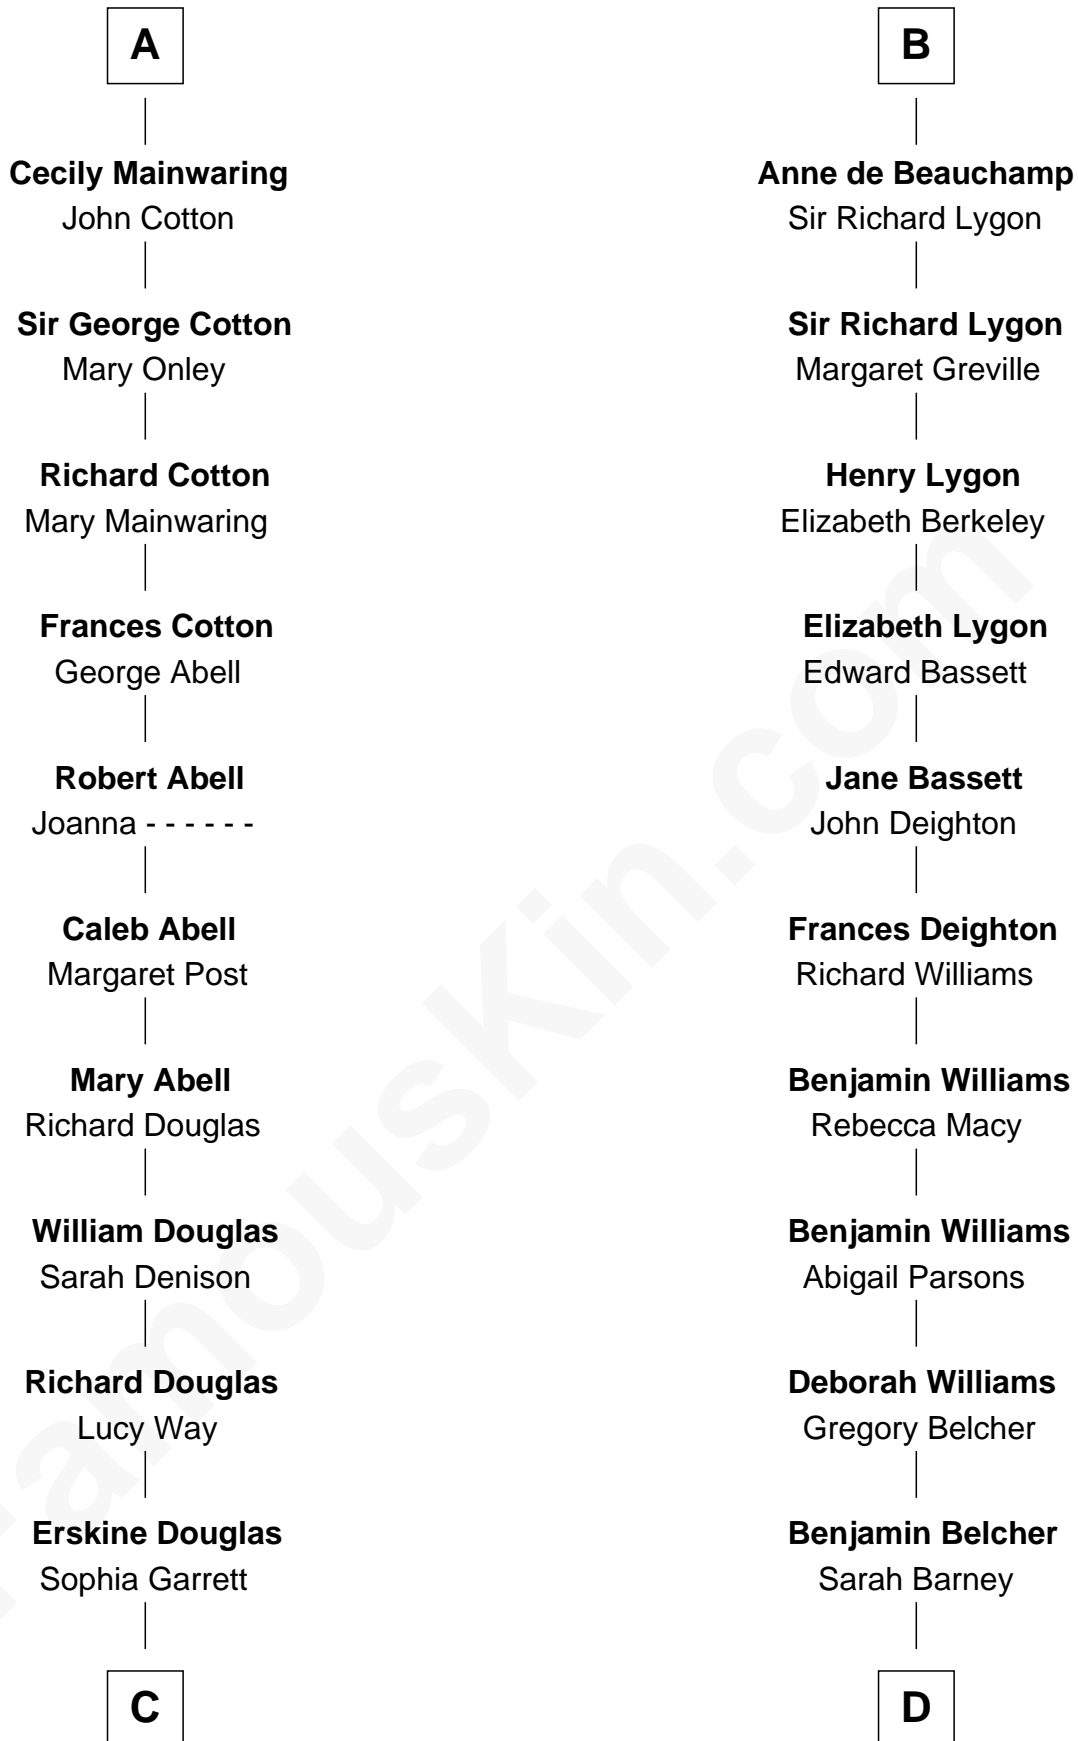

FamousKin.com

Relationship Chart of

Illeana Douglas

TV and Movie Actress

20th cousin 1 time removed of

General Douglas MacArthur

U.S. Army - World War II

Sir Hugh le Despencer

Hugh le Despencer

Eleanor de Clare

Sir Edward le Despencer

Anne de Ferrers

Edward Despencer

Elizabeth Burghersh

Margaret Despencer

Robert de Ferrers

Sir Edmund Ferrers

Ellen Roche

Margaret Ferrers

John de Beauchamp

Sir Richard de Beauchamp

Elizabeth Stafford

B

C

Emma Jane Douglas
Col. George Taliaferro Shackelford

Lena Priscilla Shackelford
Edouard Gregory Hesselberg

Melvyn Edouard Hesselberg
Rosalind Hightower

Gregory Hesselberg
Joan Georgescu

Illeana Douglas
TV and Movie Actress