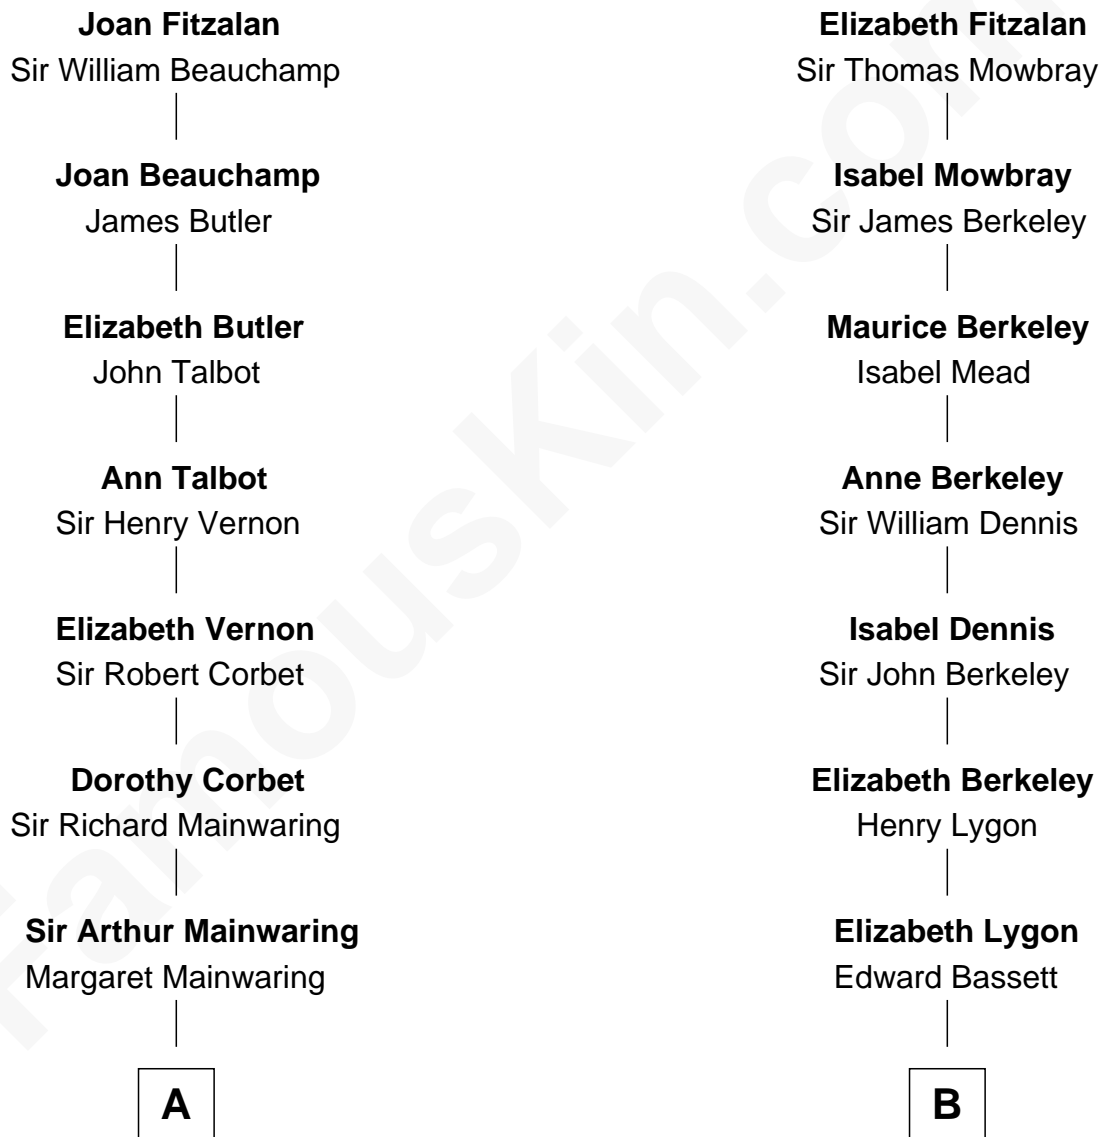

# FamousKin.com Relationship Chart of

**Ileana Douglas**

*TV and Movie Actress*

16th cousin 3 times removed of

**General Douglas MacArthur**

*U.S. Army - World War II*

**Sir Richard Fitzalan**

Elizabeth de Bohun

**C**

—  
**Melvyn Edouard Hesselberg**

Rosalind Hightower

—  
**Gregory Hesselberg**

Joan Georgescu

—  
**Illeana Douglas**

*TV and Movie Actress*

FamousKin.com