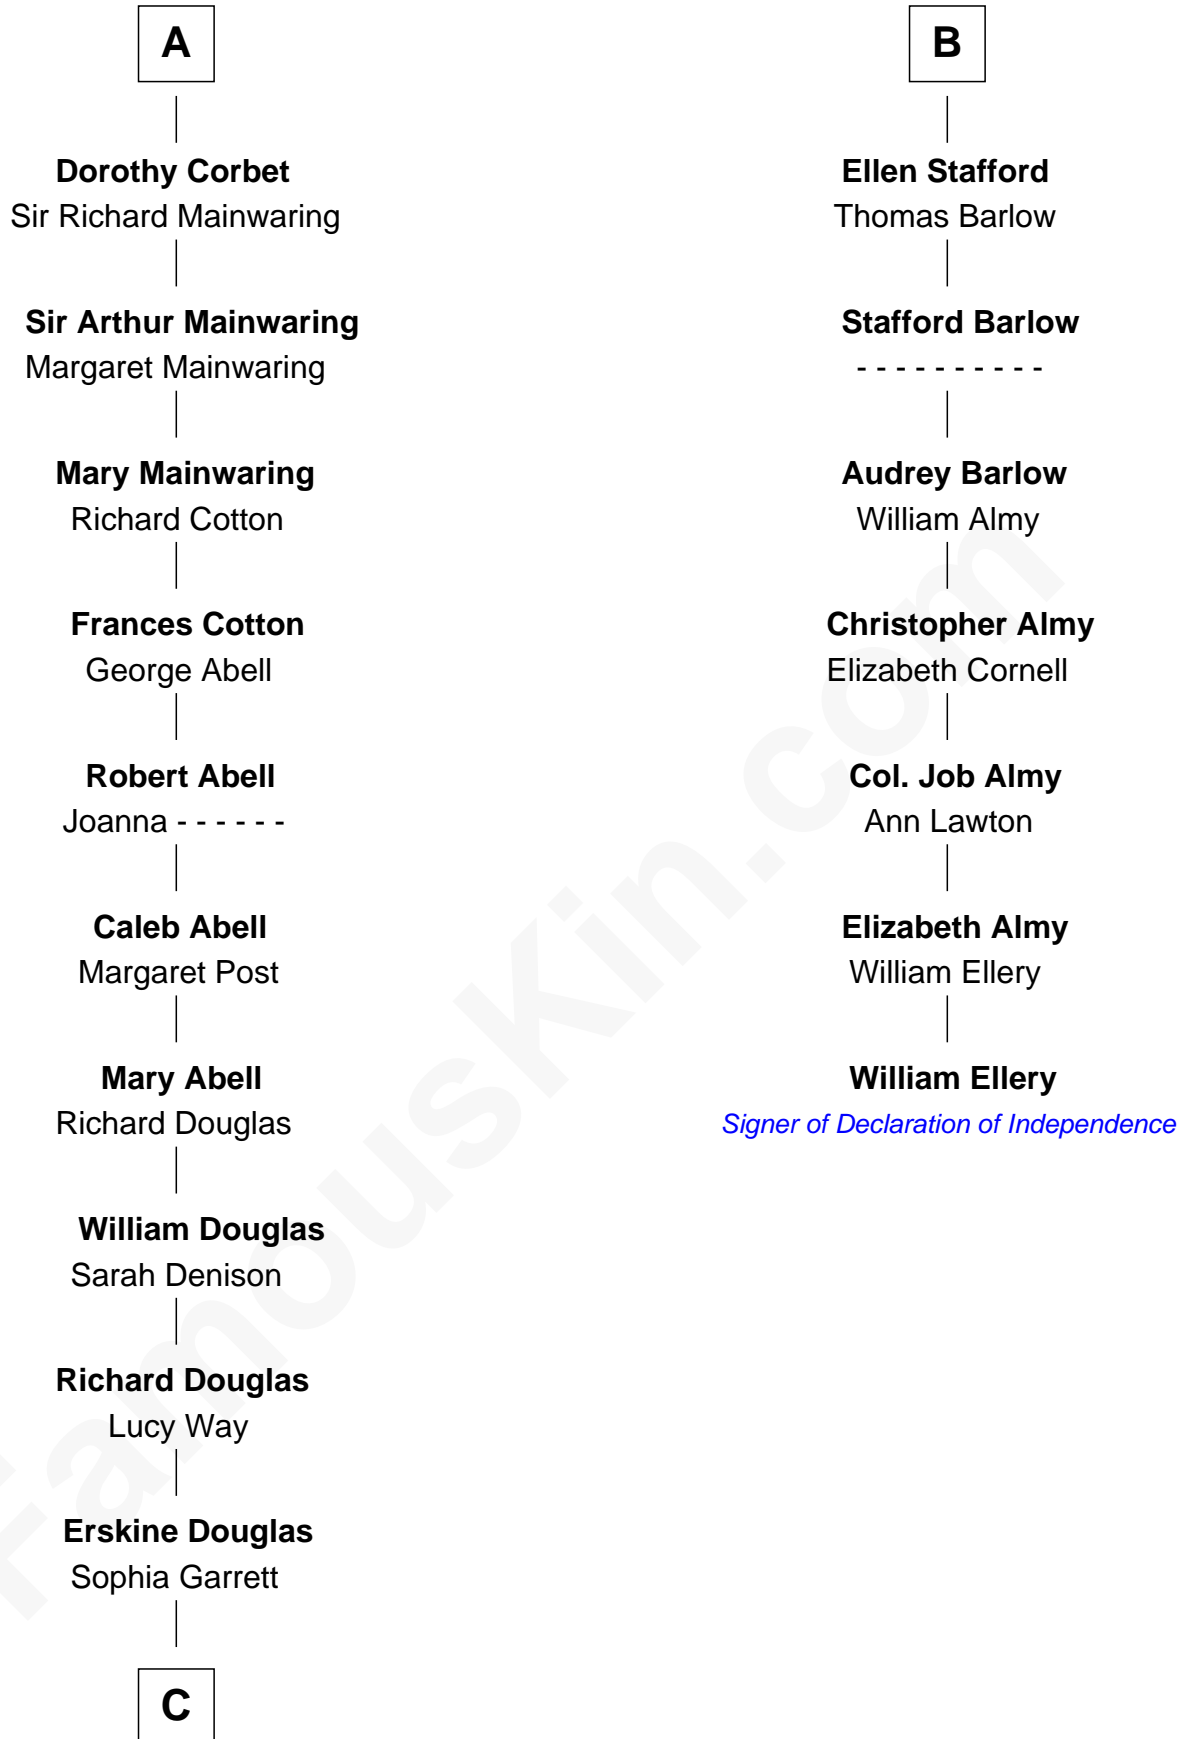

# FamousKin.com Relationship Chart of

**Illeana Douglas**

*TV and Movie Actress*

13th cousin 8 times removed of

**William Ellery**

*Signer of the Declaration of Independence*

**C**

**Emma Jane Douglas**

Col. George Taliaferro Shackelford

**Lena Priscilla Shackelford**

Edouard Gregory Hesselberg

**Melvyn Edouard Hesselberg**

Rosalind Hightower

**Gregory Hesselberg**

Joan Georgescu

**Illeana Douglas**