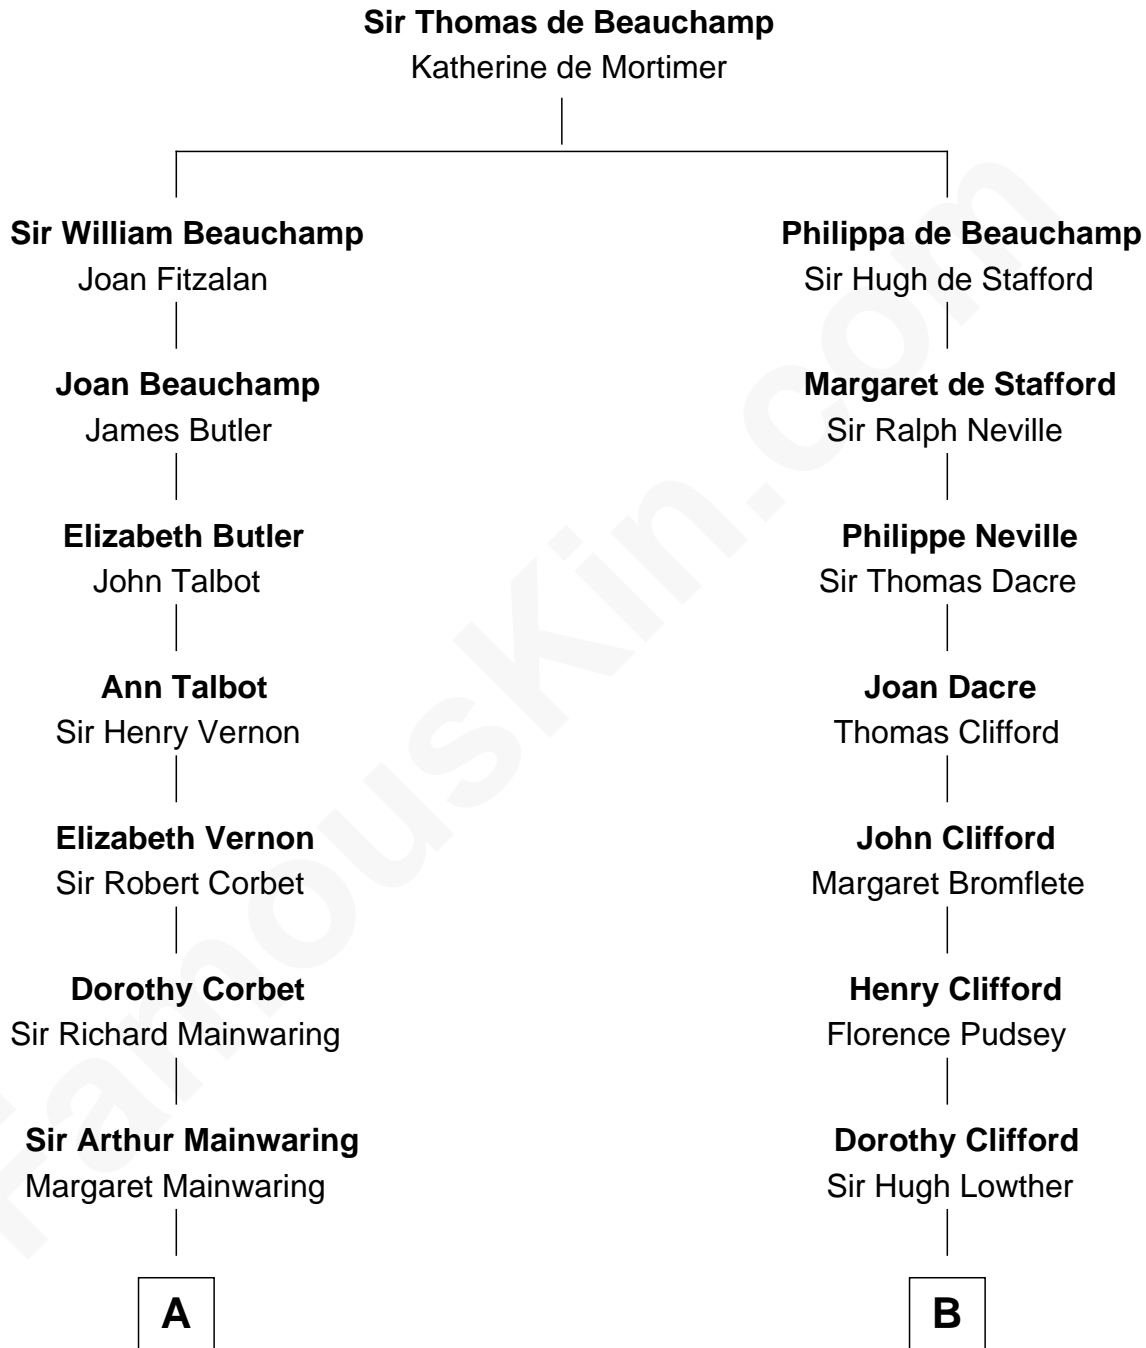

# FamousKin.com Relationship Chart of

**Illeana Douglas**

*TV and Movie Actress*

15th cousin 4 times removed of

**Fletcher Christian**

*Leader of the mutiny on the Bounty*

THE "BOUNTY" BY OSANBORN

C

—  
**Melvyn Edouard Hesselberg**

Rosalind Hightower

—  
**Gregory Hesselberg**

Joan Georgescu

—  
**Illeana Douglas**

*TV and Movie Actress*

FamousKin.com