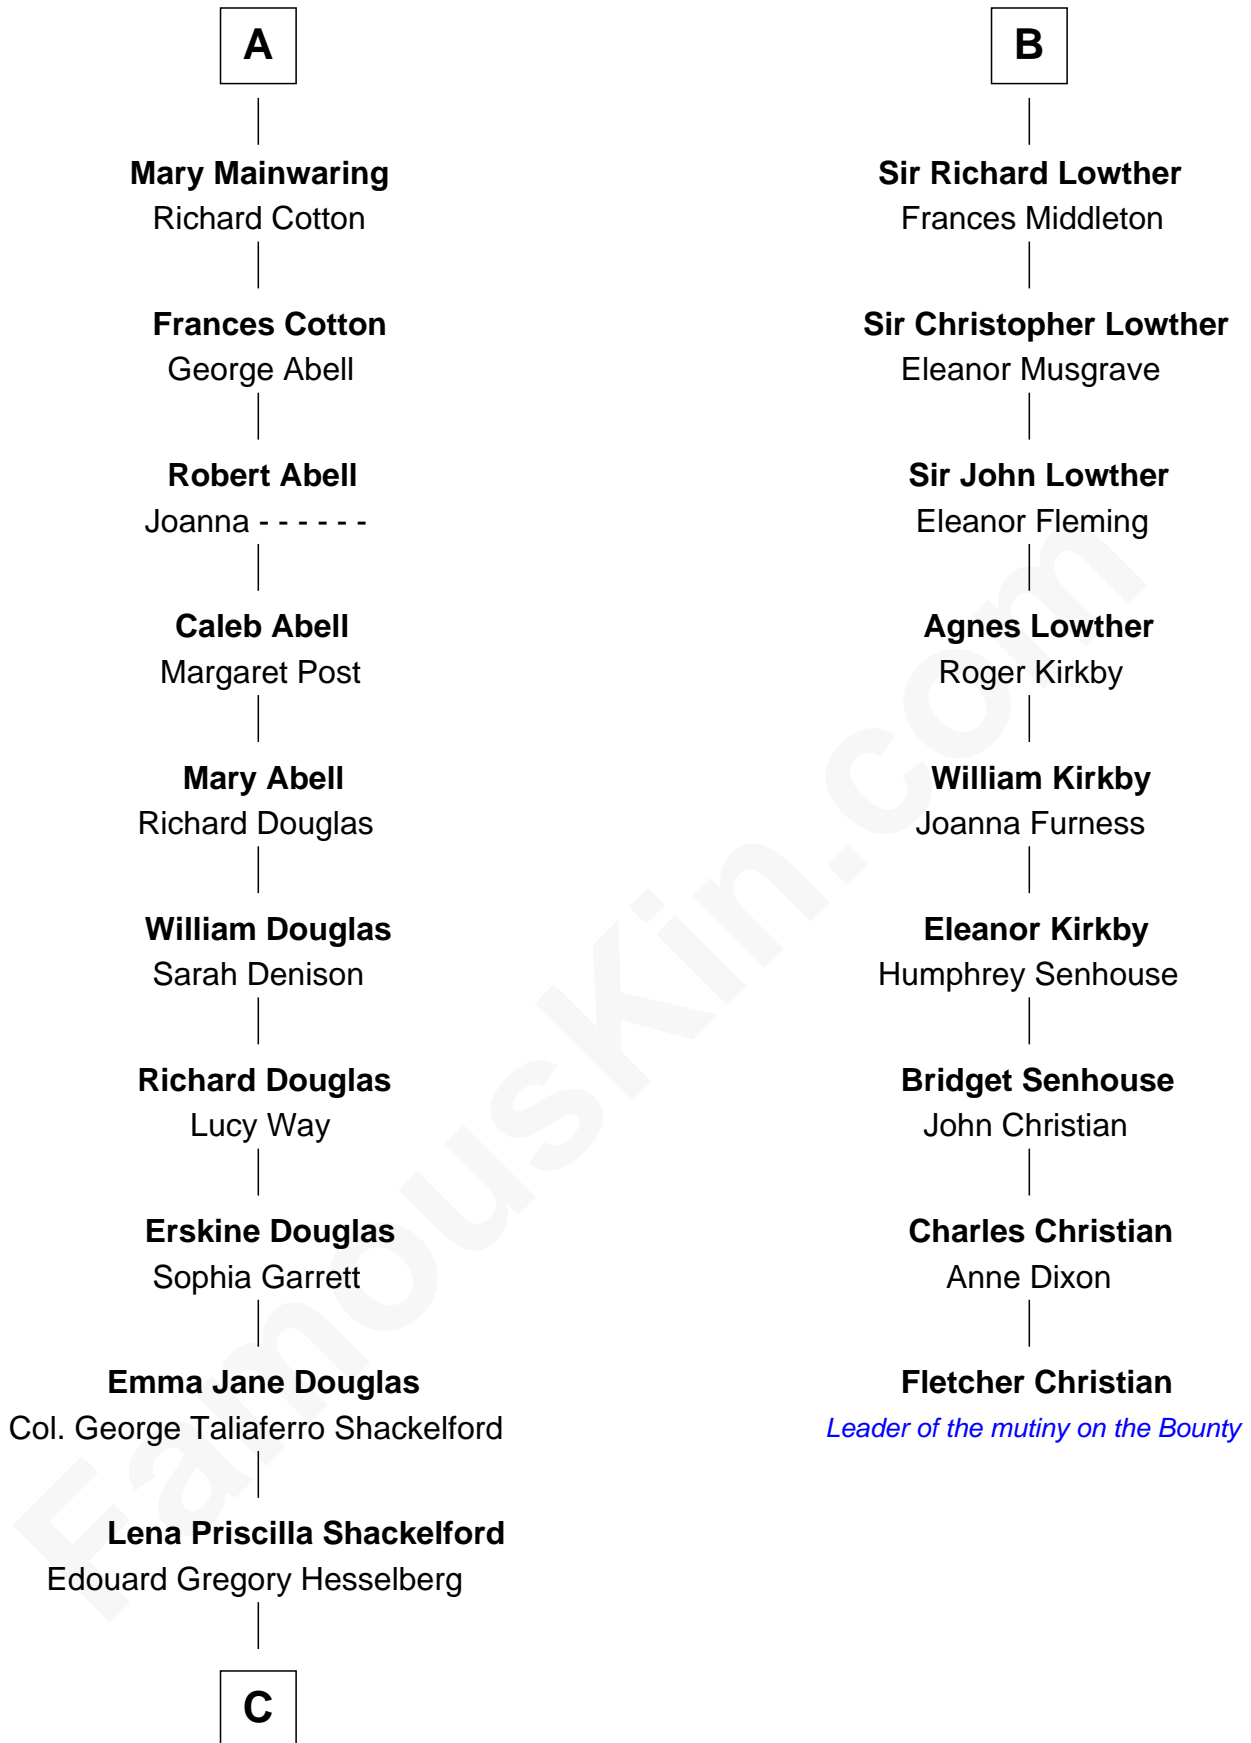

# FamousKin.com Relationship Chart of

**Illeana Douglas**

*TV and Movie Actress*

15th cousin 4 times removed of

**Fletcher Christian**

*Leader of the mutiny on the Bounty*

THE "BOUNTY" BY OSANBORN

C

—  
**Melvyn Edouard Hesselberg**

Rosalind Hightower

—  
**Gregory Hesselberg**

Joan Georgescu

—  
**Illeana Douglas**

*TV and Movie Actress*

FamousKin.com