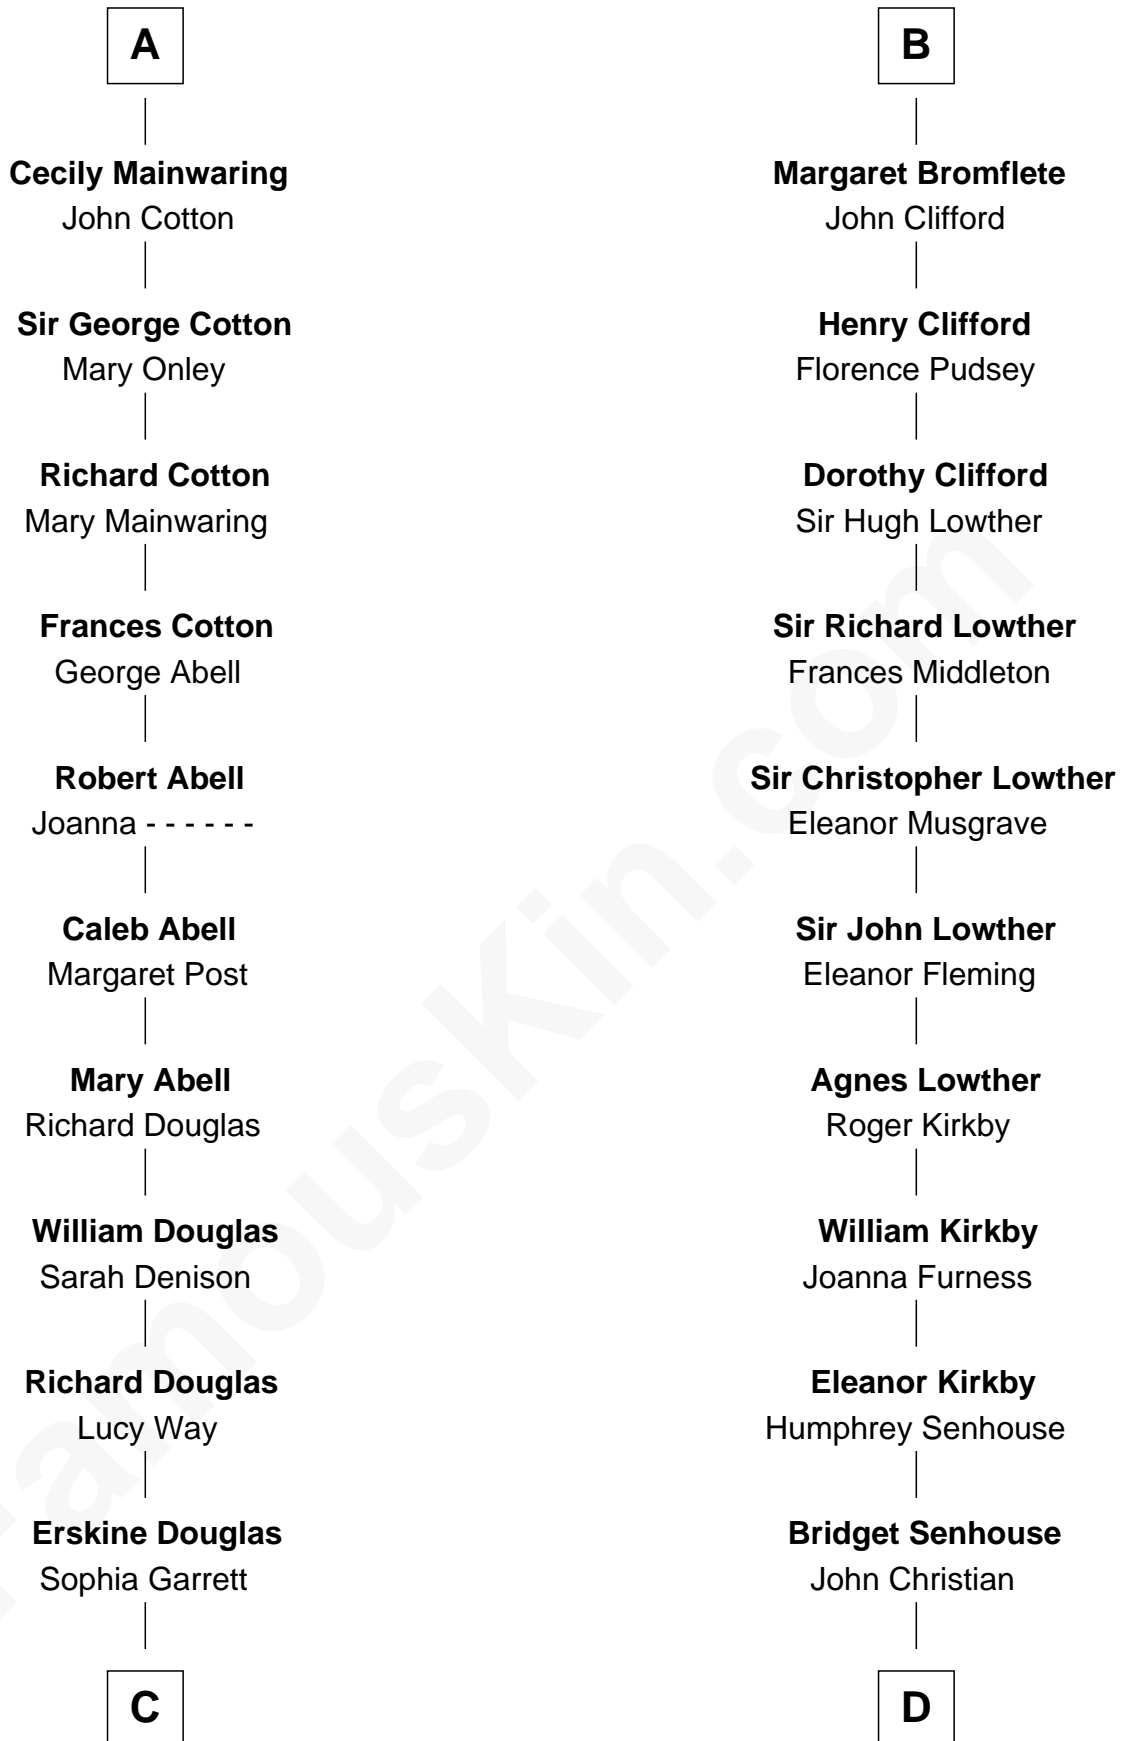

FamousKin.com Relationship Chart of

Illeana Douglas

TV and Movie Actress

18th cousin 3 times removed of

Fletcher Christian

Leader of the mutiny on the Bounty

Sir Richard FitzRoy

Rose de Dover

C

Emma Jane Douglas
Col. George Taliaferro Shackelford

Lena Priscilla Shackelford
Edouard Gregory Hesselberg

Melvyn Edouard Hesselberg
Rosalind Hightower

Gregory Hesselberg
Joan Georgescu

Illeana Douglas
TV and Movie Actress

D

Charles Christian
Anne Dixon

Fletcher Christian
Leader of the mutiny on the Bounty

FamousKin.com