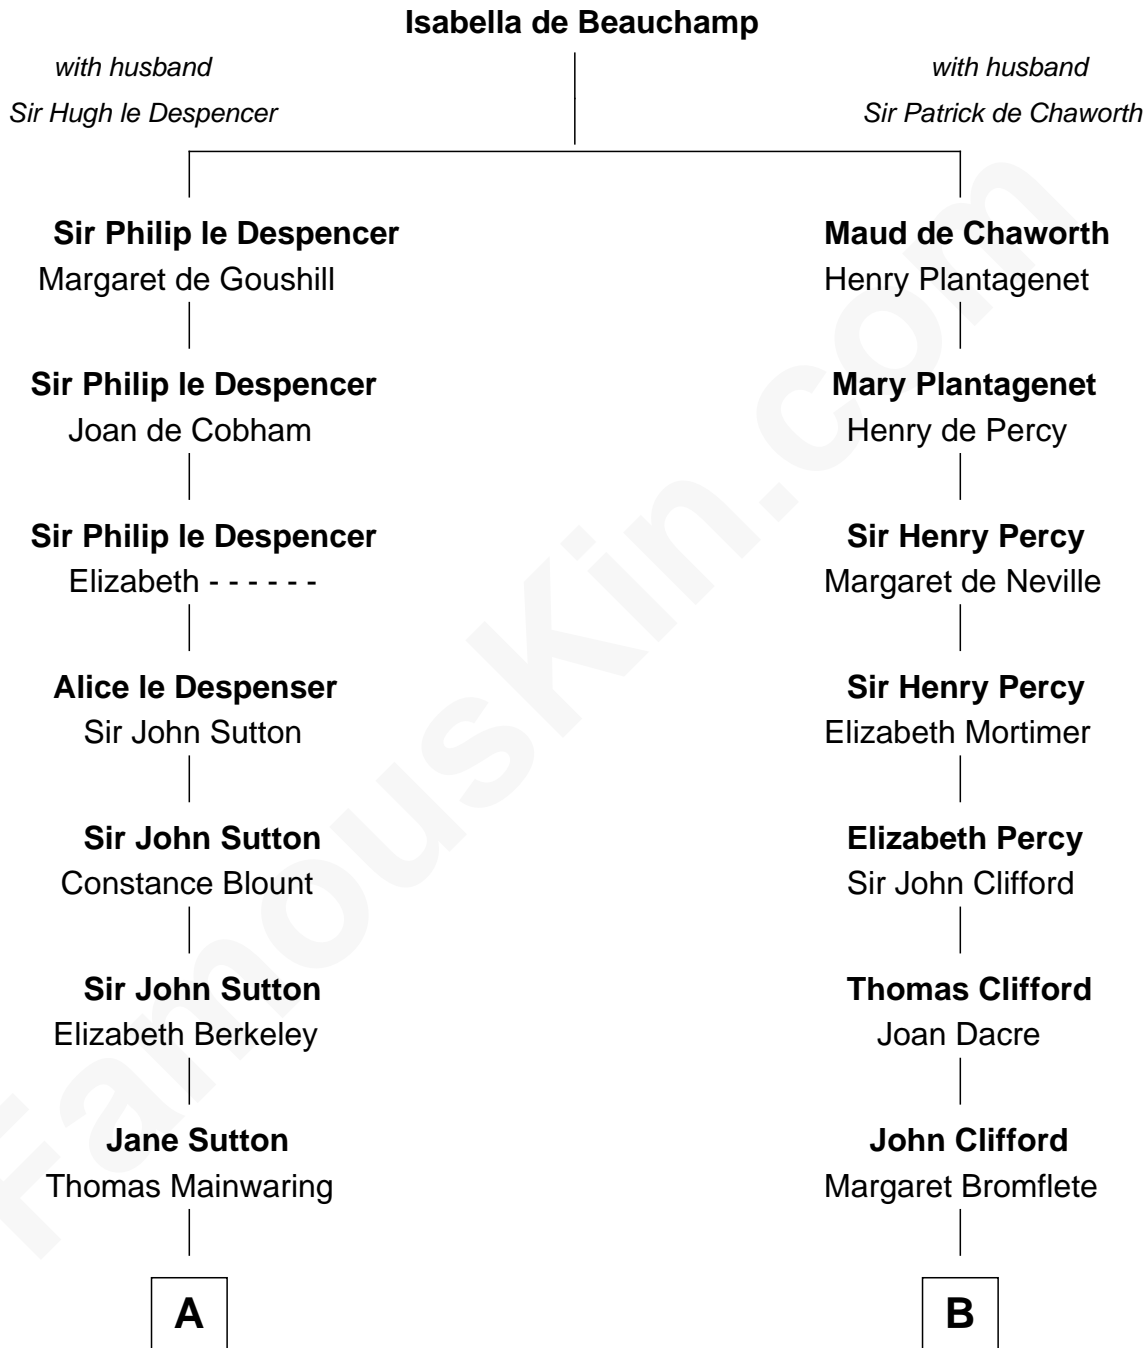

# FamousKin.com Relationship Chart of

**Ileana Douglas**

*TV and Movie Actress*

17th cousin 4 times removed of

**Fletcher Christian**

*Leader of the mutiny on the Bounty*

**C**

**Emma Jane Douglas**  
Col. George Taliaferro Shackelford

**Lena Priscilla Shackelford**  
Edouard Gregory Hesselberg

**Melvyn Edouard Hesselberg**  
Rosalind Hightower

**Gregory Hesselberg**  
Joan Georgescu

**Illeana Douglas**  
*TV and Movie Actress*

FamousKin.com