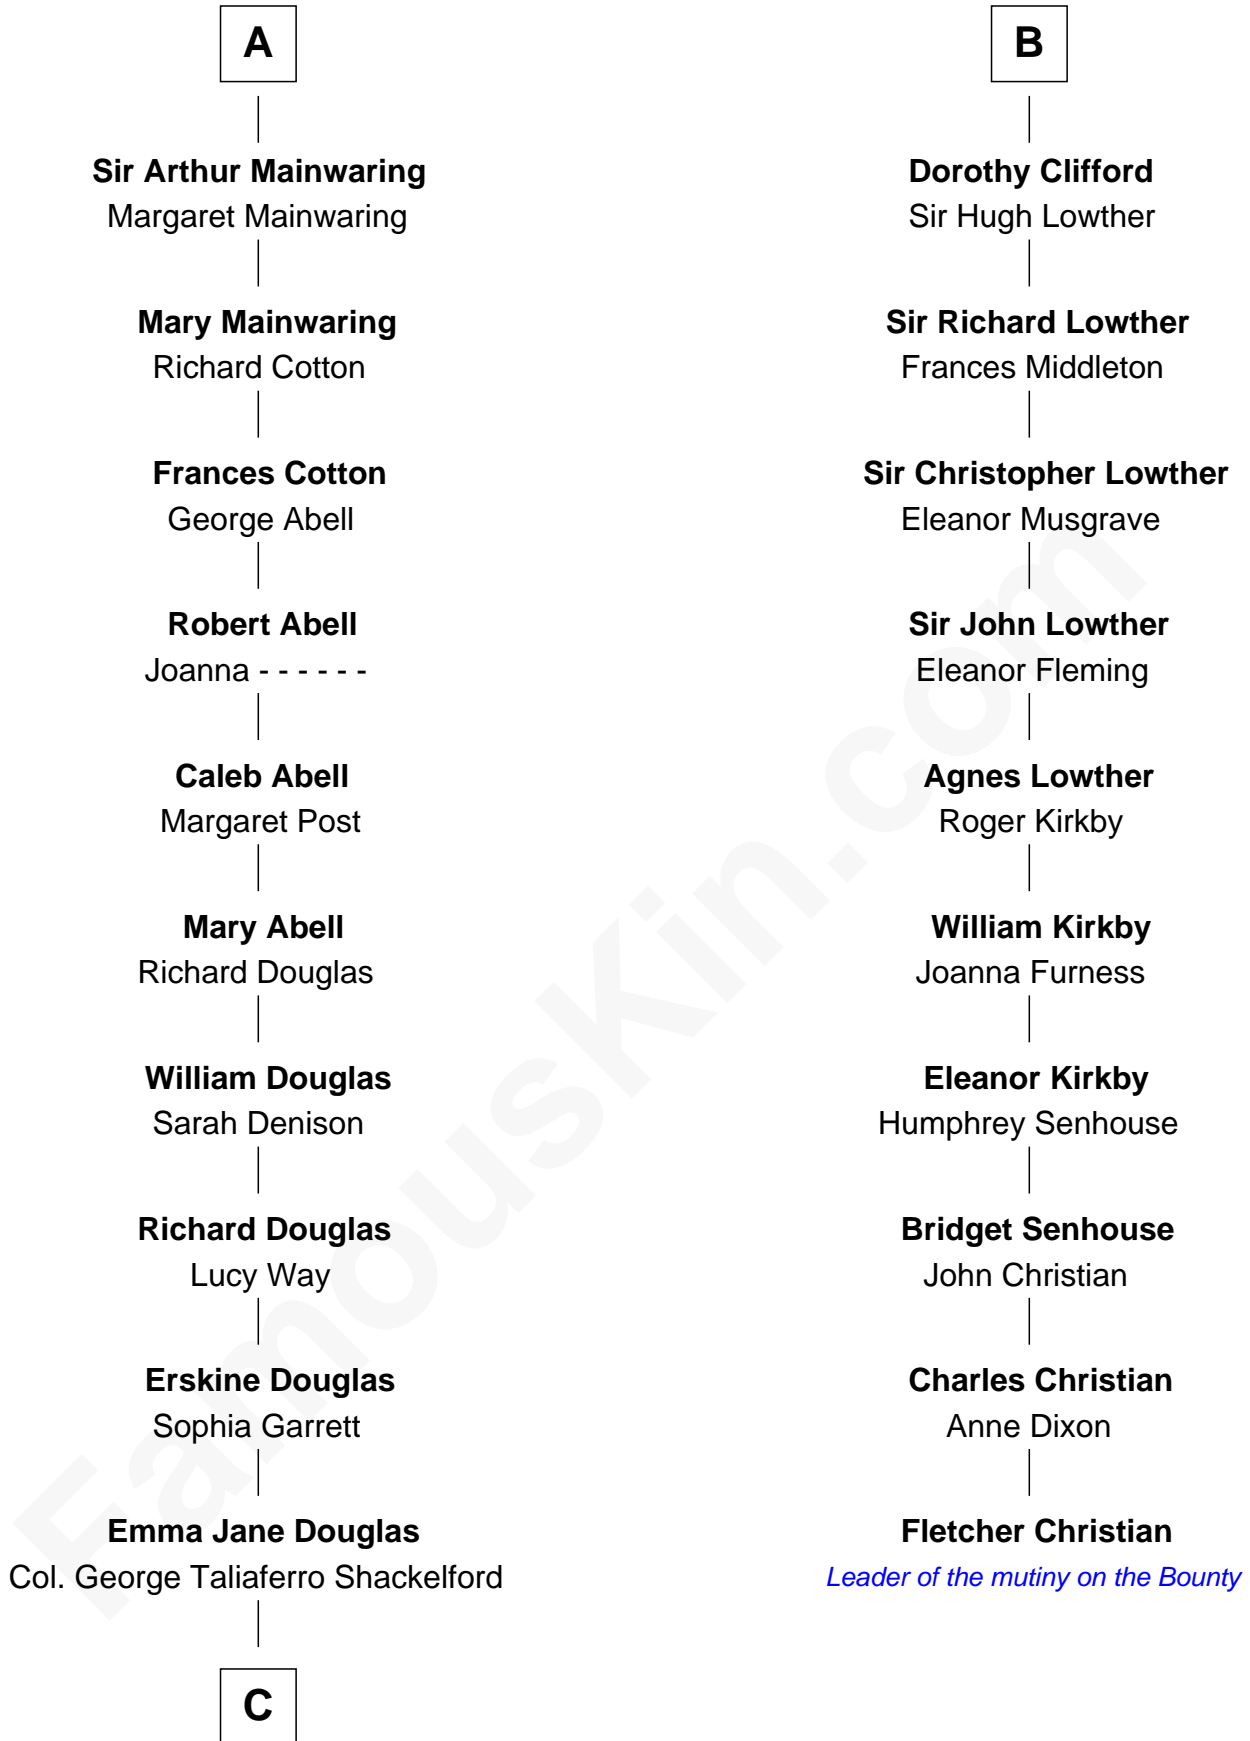

# FamousKin.com Relationship Chart of

**Illeana Douglas**

*TV and Movie Actress*

16th cousin 4 times removed of

**Fletcher Christian**

*Leader of the mutiny on the Bounty*

**C**

**Lena Priscilla Shackelford**  
Edouard Gregory Hesselberg

**Melvyn Edouard Hesselberg**  
Rosalind Hightower

**Gregory Hesselberg**  
Joan Georgescu

**Illeana Douglas**  
*TV and Movie Actress*

FamousKin.com