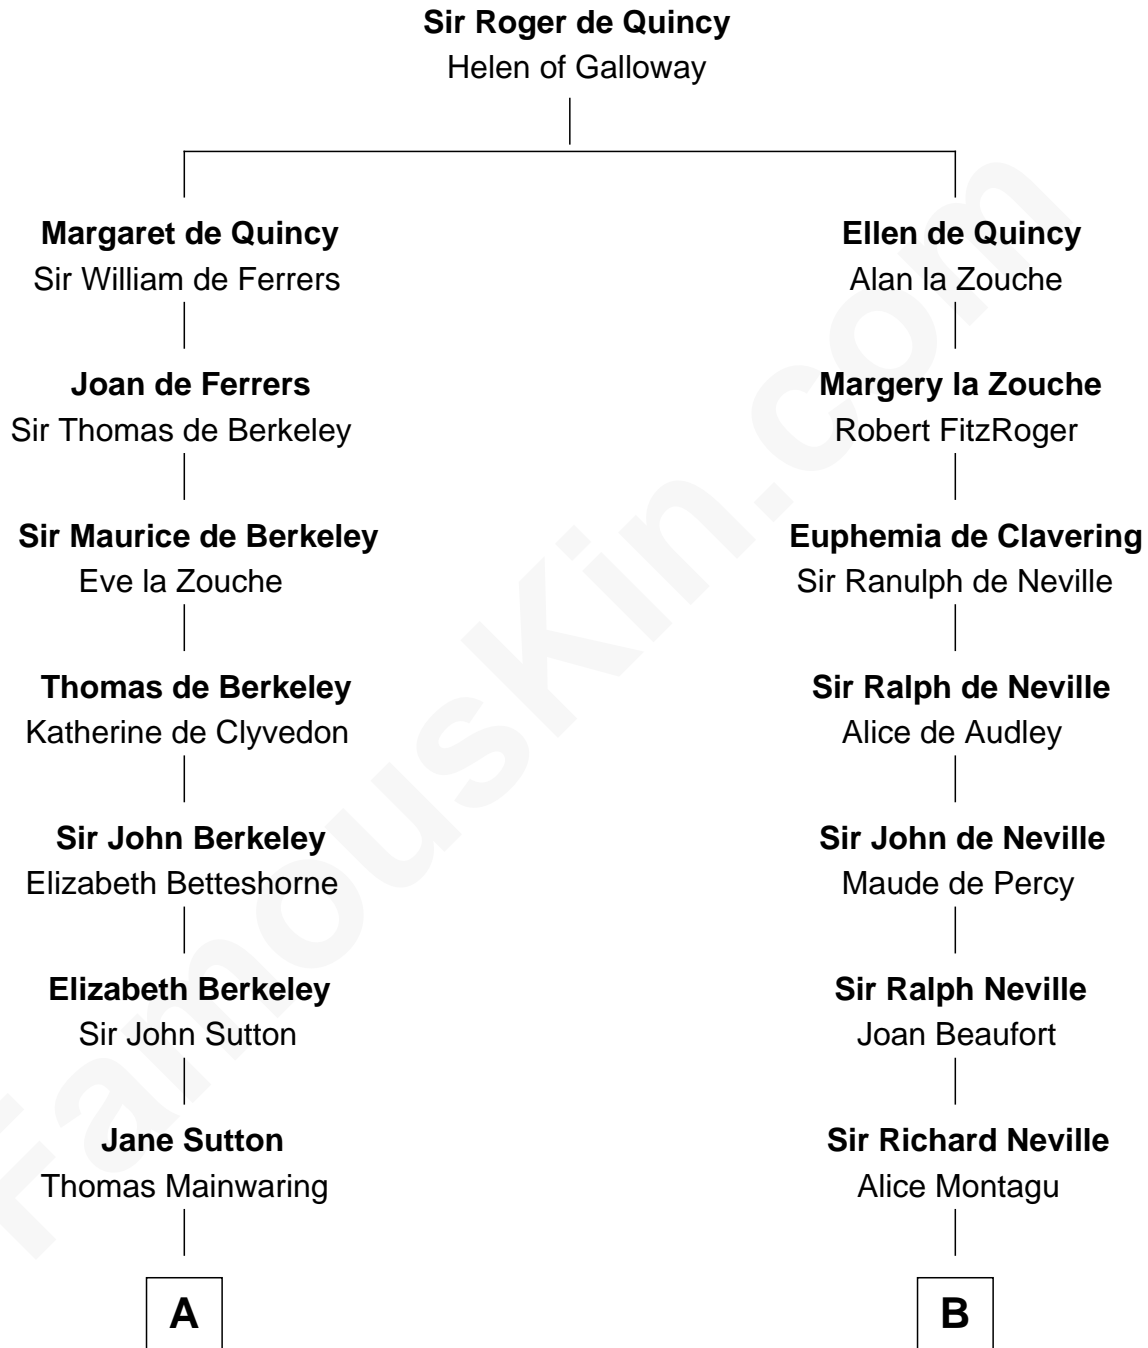

FamousKin.com Relationship Chart of

Illeana Douglas

TV and Movie Actress

18th cousin 3 times removed of

Fletcher Christian

Leader of the mutiny on the Bounty

THE "BOUNTY" BY OSANBON

C

Emma Jane Douglas
Col. George Taliaferro Shackelford

Lena Priscilla Shackelford
Edouard Gregory Hesselberg

Melvyn Edouard Hesselberg
Rosalind Hightower

Gregory Hesselberg
Joan Georgescu

Illeana Douglas
TV and Movie Actress

D

Charles Christian
Anne Dixon

Fletcher Christian
Leader of the mutiny on the Bounty