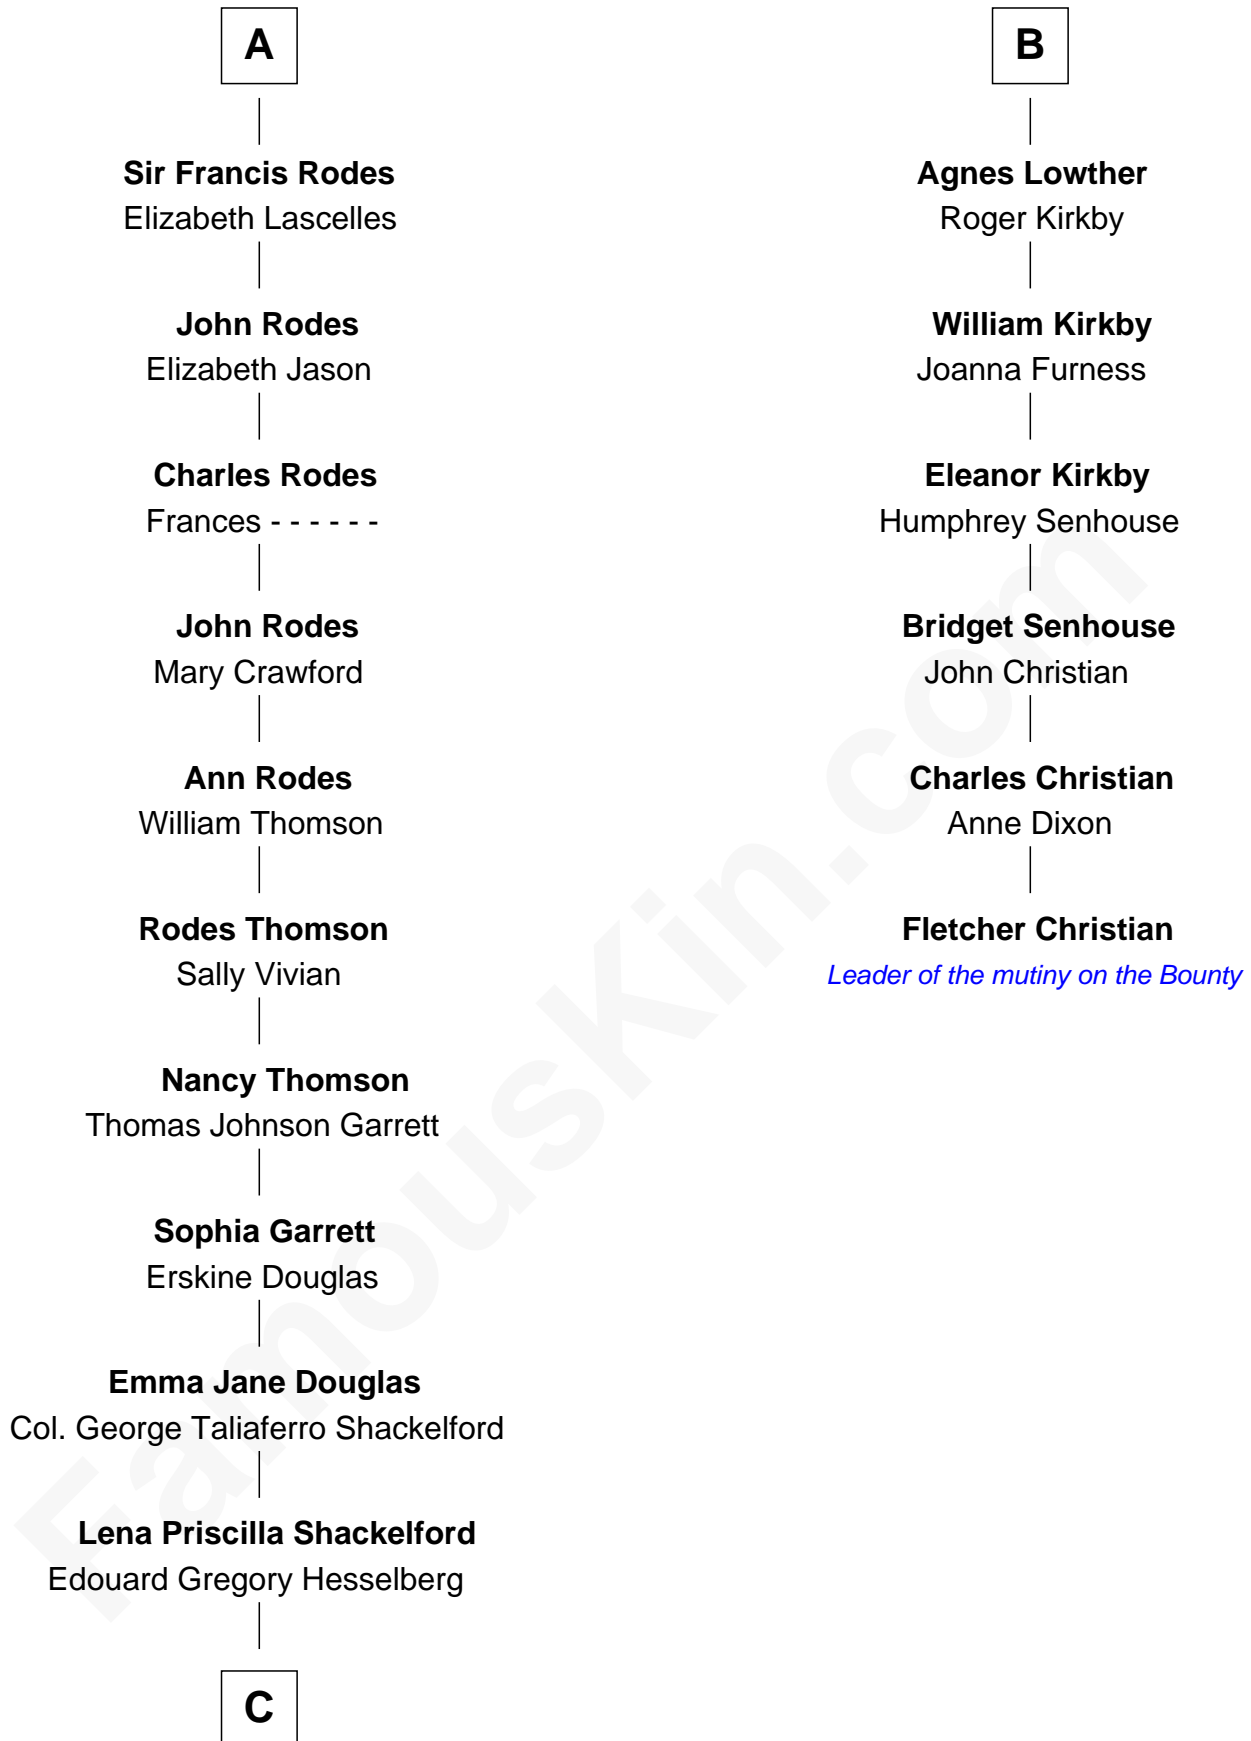

# FamousKin.com Relationship Chart of

**Illeana Douglas**

*TV and Movie Actress*

12th cousin 7 times removed of

**Fletcher Christian**

*Leader of the mutiny on the Bounty*

**Sir John Clifford**

Elizabeth Percy

**Sir Christopher Lowther**  
Eleanor Musgrave

**Sir John Lowther**  
Eleanor Fleming

**B**

C

—  
**Melvyn Edouard Hesselberg**

Rosalind Hightower

—  
**Gregory Hesselberg**

Joan Georgescu