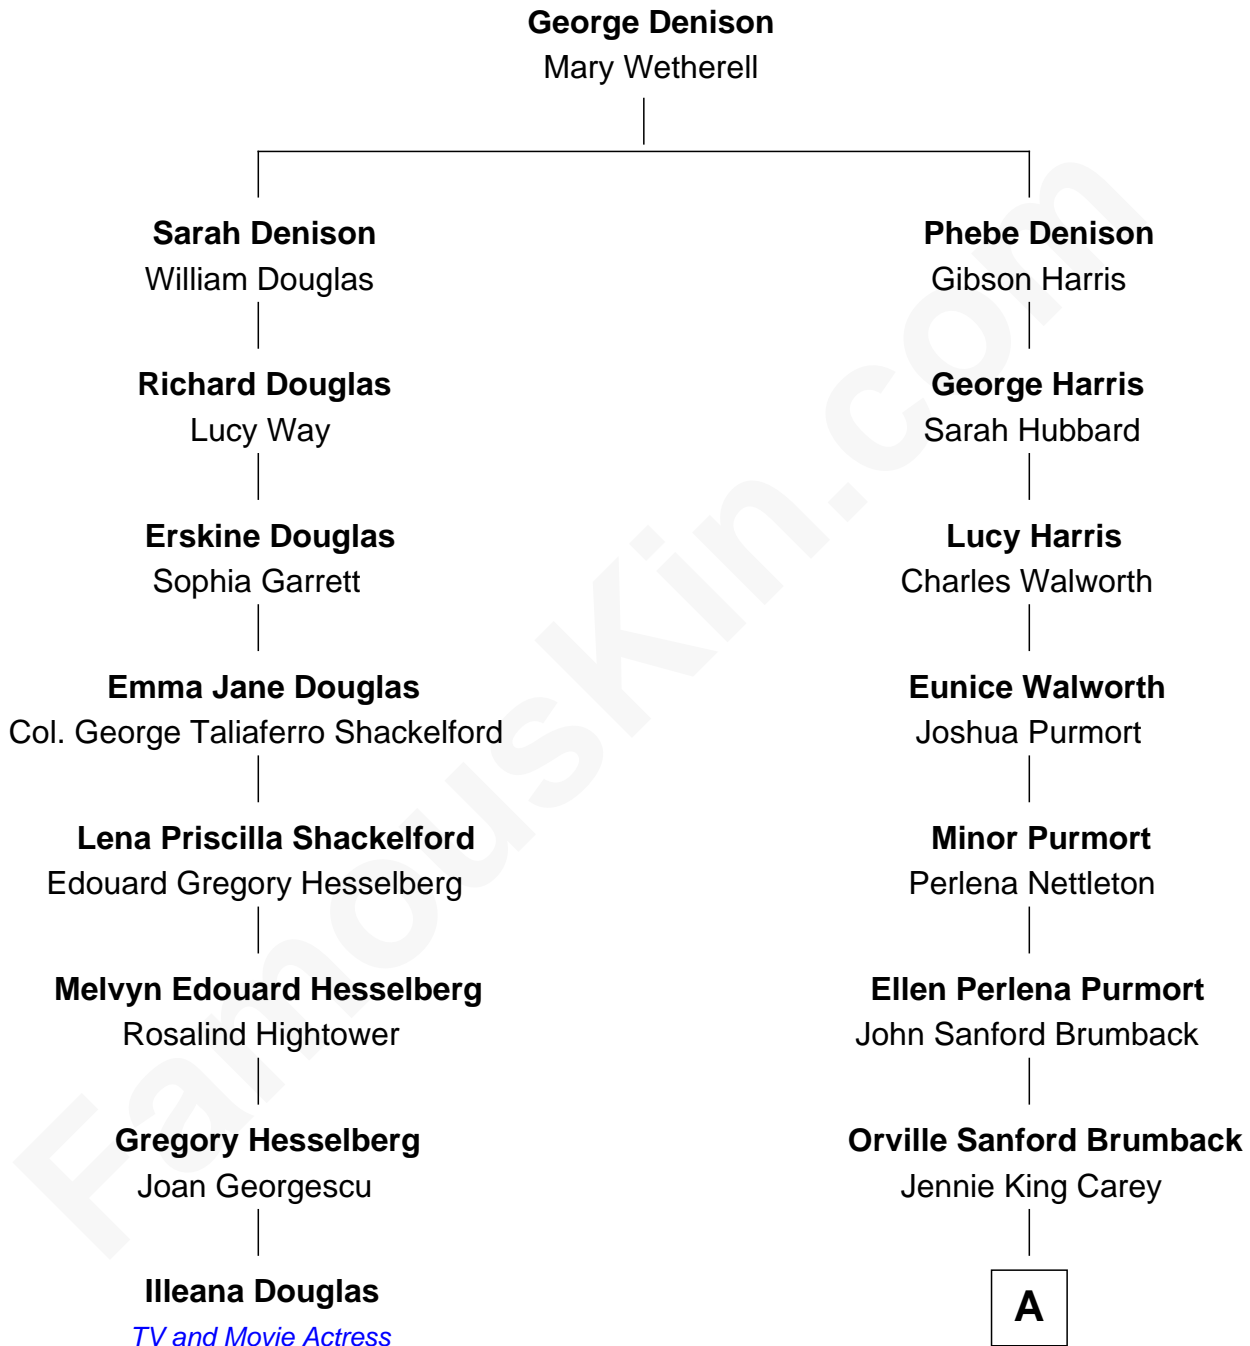

# FamousKin.com Relationship Chart of

**Illeana Douglas**

*TV and Movie Actress*

7th cousin 1 time removed of

**Lyman Spitzer**

*Astronomer and Theoretical Physicist*

**A**

Blanche Carey Brumback

Lyman Strong Spitzer

**Lyman Spitzer**

*Astronomer and Theoretical Physicist*

FamousKin.com